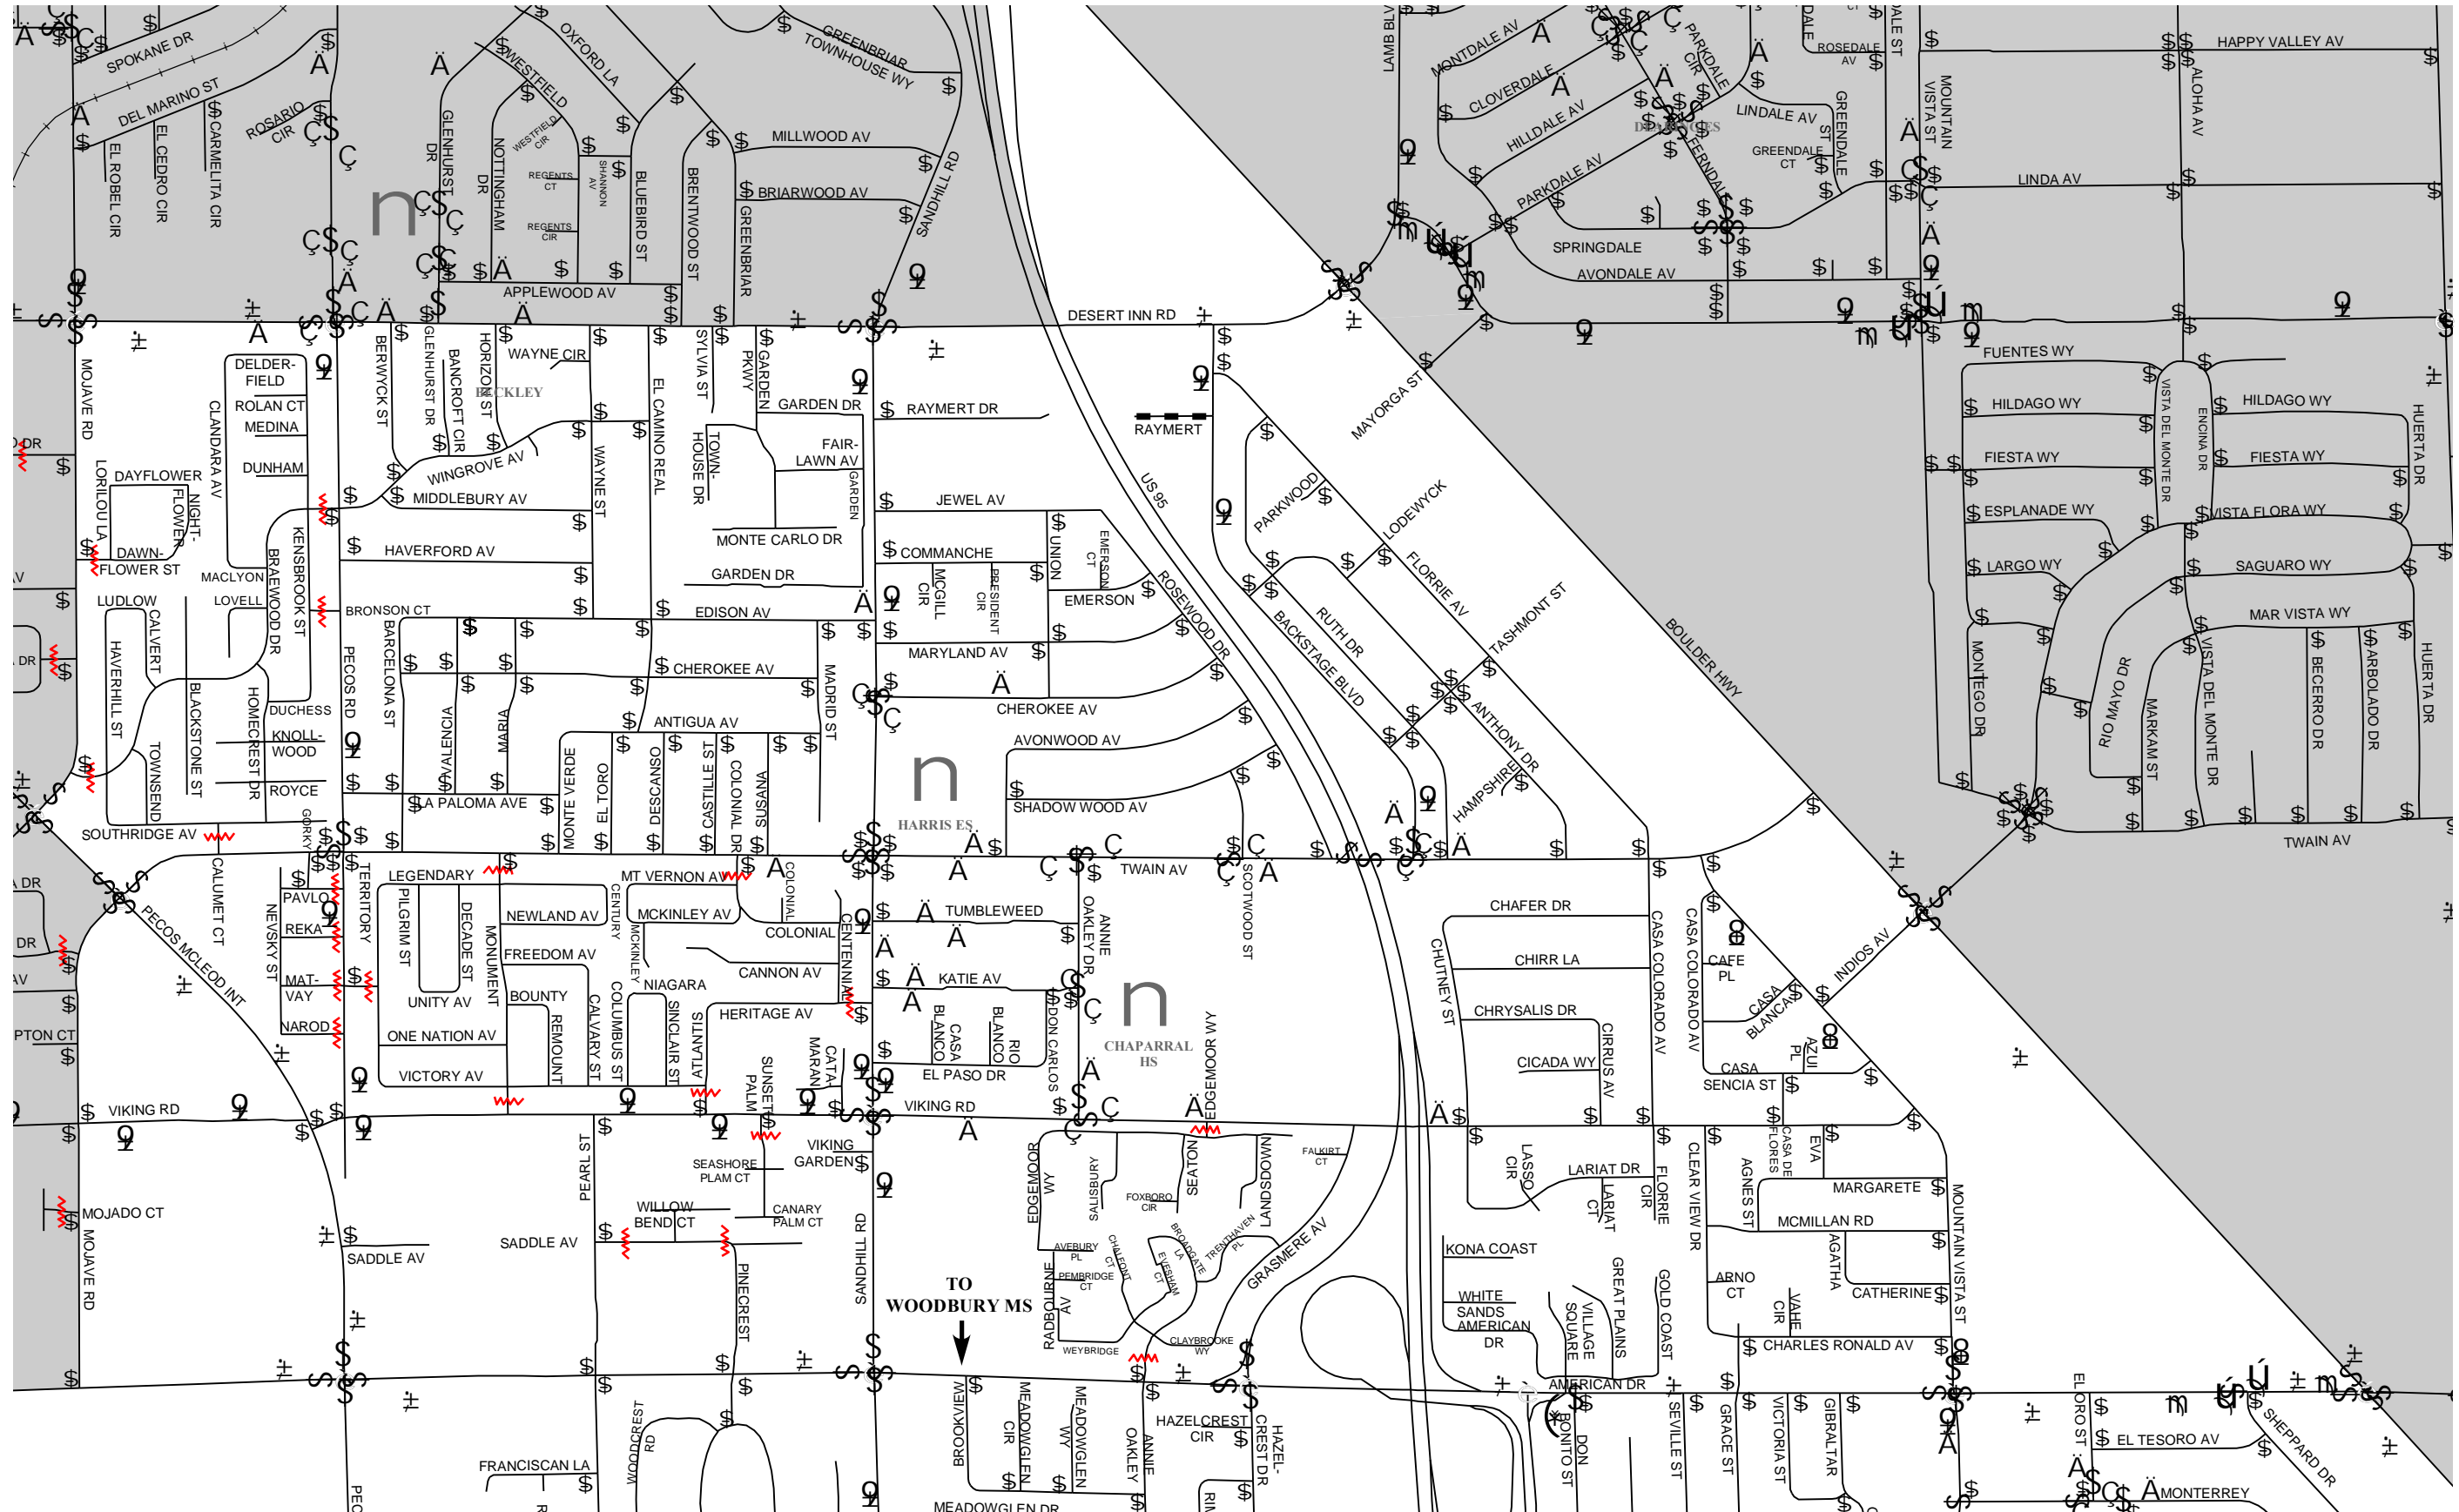

DISCLAIMER:
This map is provided to assist parents/guardians and students in the selection of a walking/bicycling route to and from school. The location of traffic control devices and roadway conditions will change, so parents/guardians must continually review the route with their child/children. This information is provided for information purposes only. Nothing herein is warranted by Clark County, and no liability is assumed by Clark County or the Clark County School District for the information provided, including but not limited to the accuracy of the data shown herein. Instructions and legend are located on the other side of this map. Speed limits are 25 mph unless otherwise noted. For more information see http://www.accessclarkcounty.com/pubworks/Neighborhood/School_Safe_Route.htm

C.W. WOODBURY MIDDLE SCHOOL

3875 E Harmon Avenue 799-7660
Bell Times 7:55 - 2:15 (North Half - Map 1 of 2) 9 Month

2007-2008

WOODBURY MS
SAFE ROUTE TO SCHOOL MAP

DISCLAIMER:
This map is provided to assist parents/guardians and students in the selection of a walking/bicycling route to and from school. The location of traffic control devices and roadway conditions will change, so parents/guardians must continually review the route with their child/children. This information is provided for information purposes only. Nothing herein is warranted by Clark County, and no liability is assumed by Clark County or the Clark County School District for the information provided, including but not limited to the accuracy of the data shown herein. Instructions and legend are located on the other side of this map. Speed limits are 25 mph unless otherwise noted. For more information see http://www.accessclarkcounty.com/pubworks/Neighborhood/School_Safe_Route.htm

C.W. WOODBURY MIDDLE SCHOOL

3875 E Harmon Avenue 799-7660
Bell Times 7:55 - 2:15 (South Half - Map 2 of 2) 9 Month

2007-2008

WOODBURY MS

SAFE ROUTE TO SCHOOL MAP