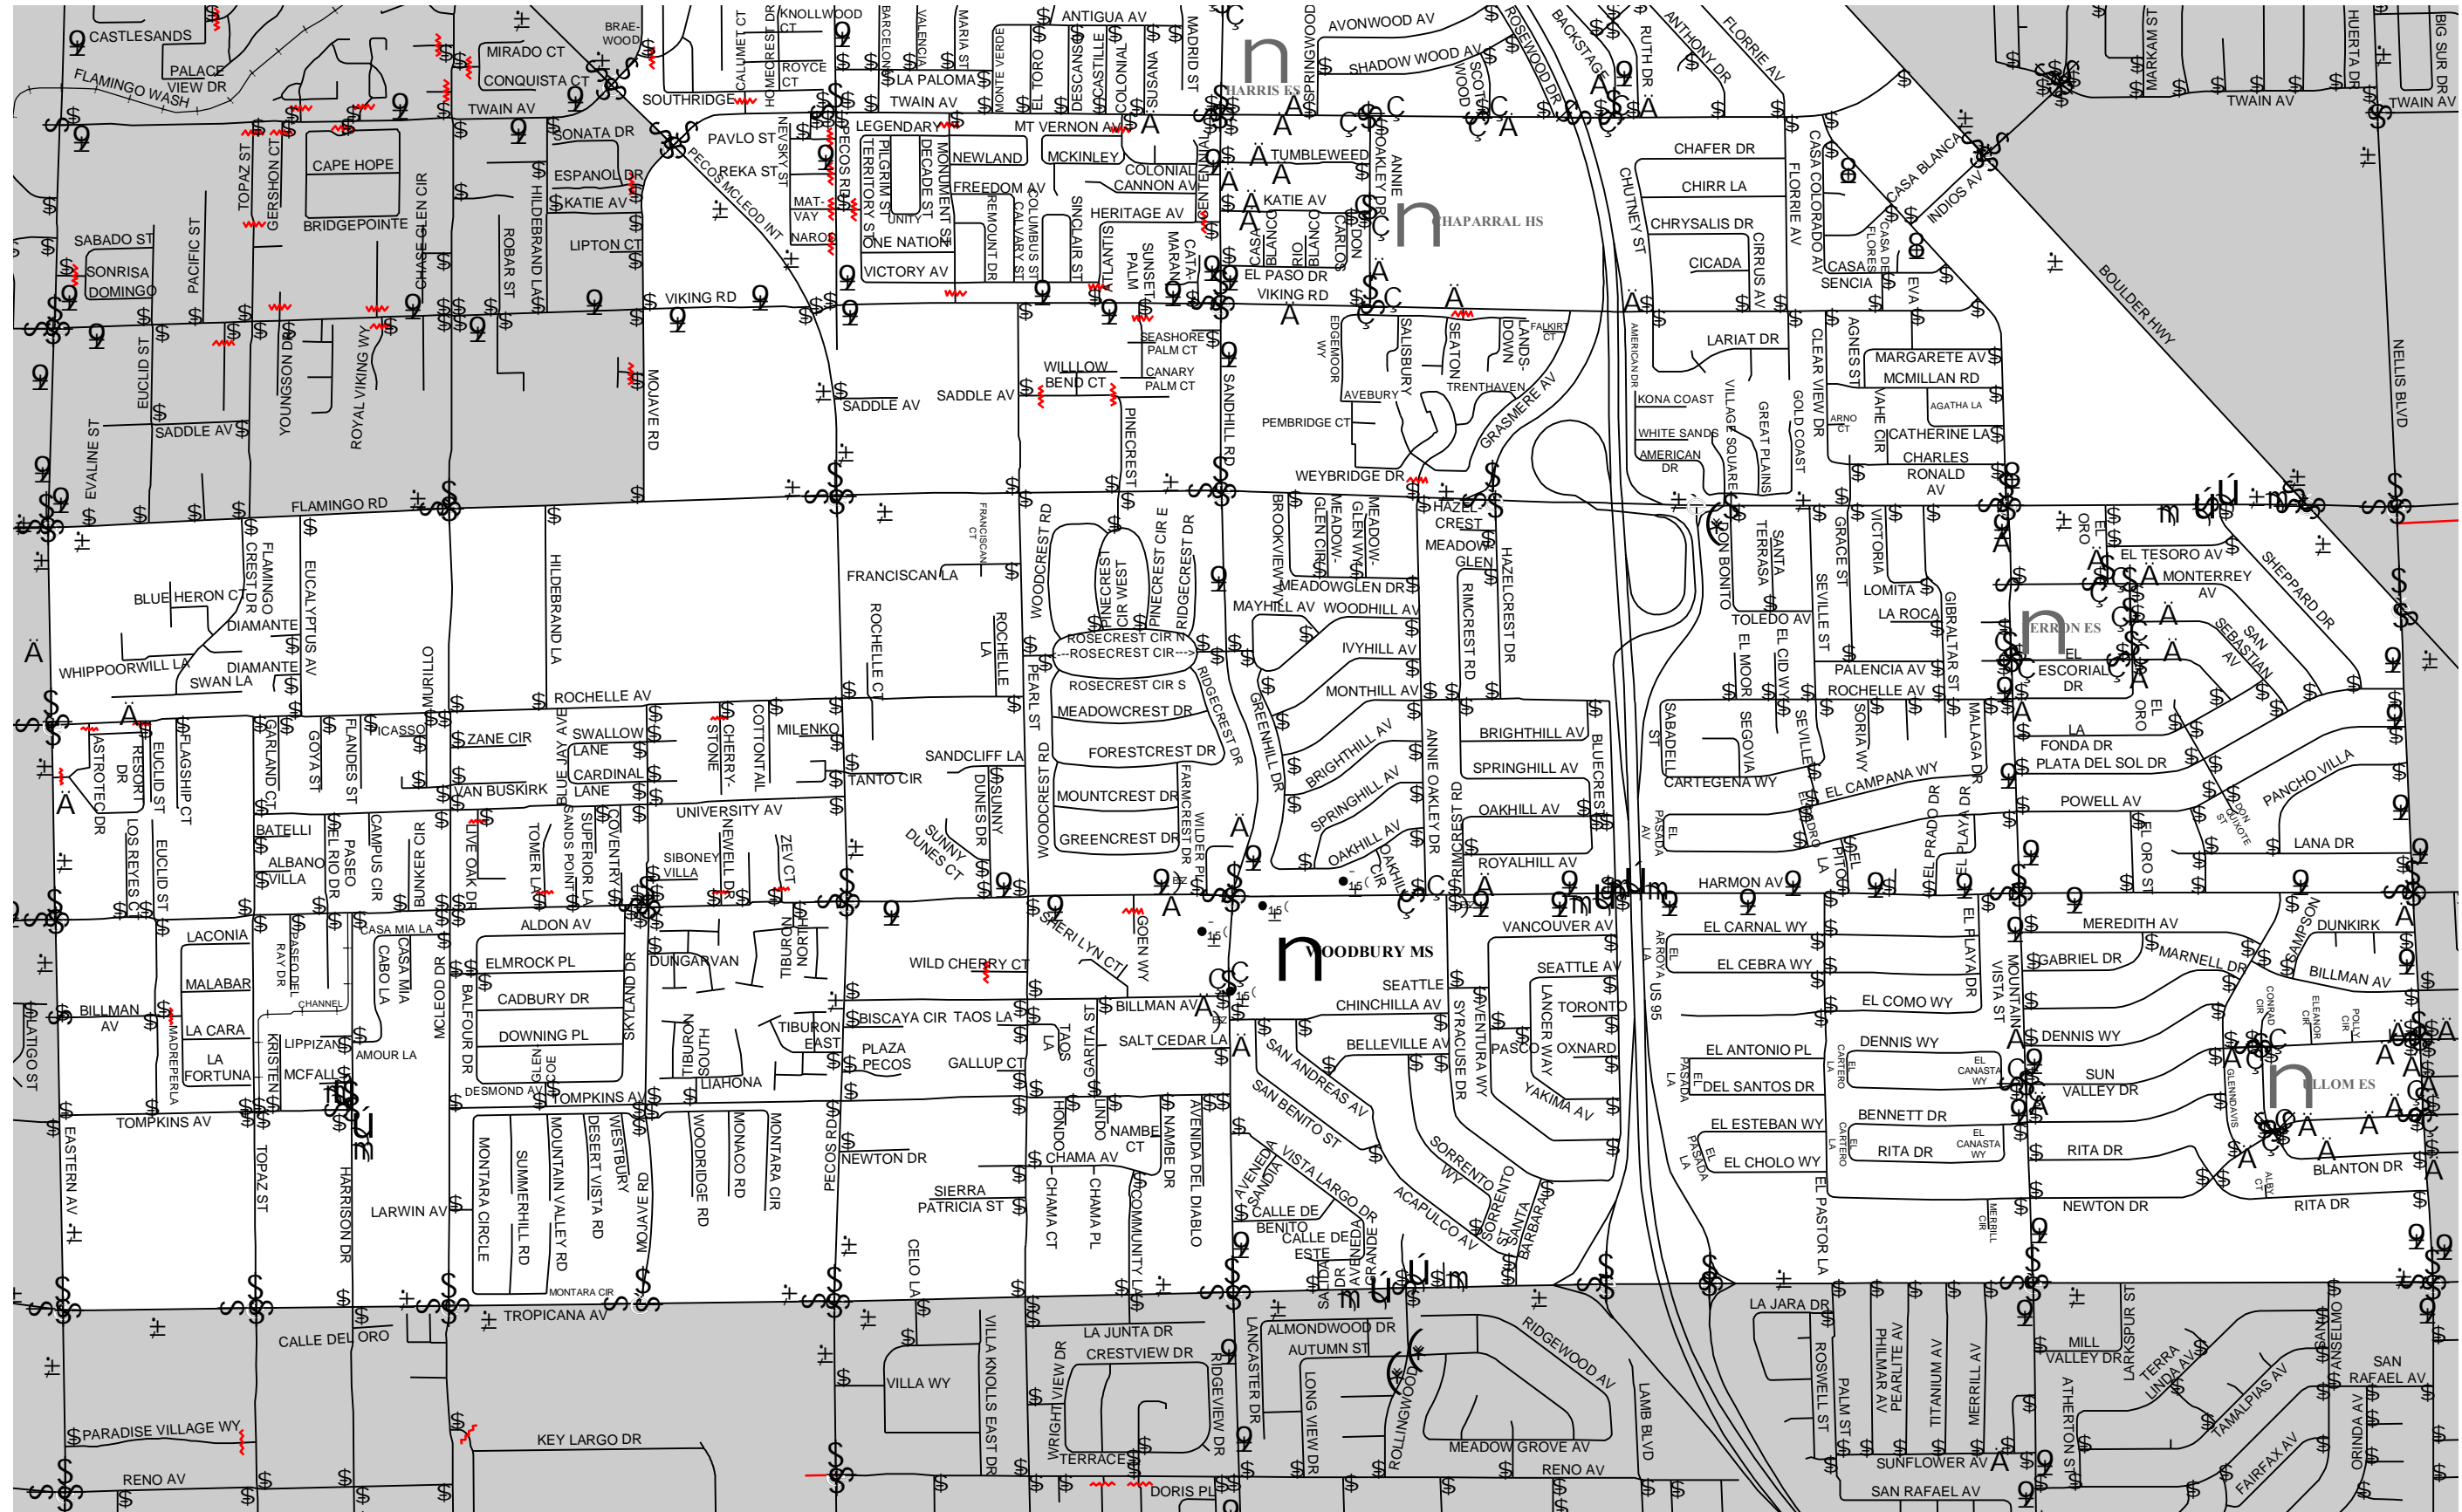

DISCLAIMER:
This map is provided to assist parents/guardians and students in the selection of a walking/bicycling route to and from school. The location of traffic control devices and roadway conditions will change, so parents/guardians must continually review the route with their child/children. This information is provided for information purposes only. Nothing herein is warranted by Clark County, and no liability is assumed by Clark County or the Clark County School District for the information provided, including but not limited to the accuracy of the data shown herein. Instructions and legend are located on the other side of this map. Speed limits are 25 mph unless otherwise noted. For more information see http://www.accessclarkcounty.com/pubworks/Neighborhood/School_Safe_Route.htm

C.W. WOODBURY MIDDLE SCHOOL

3875 E Harmon Avenue 799-7660
Bell Times 7:55 - 2:15 (North Half - Map 1 of 2) 9 Month

2007-2008

WOODBURY MS
SAFE ROUTE TO SCHOOL MAP

DISCLAIMER:
This map is provided to assist parents/guardians and students in the selection of a walking/bicycling route to and from school. The location of traffic control devices and roadway conditions will change, so parents/guardians must continually review the route with their child/children. This information is provided for information purposes only. Nothing herein is warranted by Clark County, and no liability is assumed by Clark County or the Clark County School District for the information provided, including but not limited to the accuracy of the data shown herein. Instructions and legend are located on the other side of this map. Speed limits are 25 mph unless otherwise noted. For more information see http://www.accessclarkcounty.com/pubworks/Neighborhood/School_Safe_Route.htm

C.W. WOODBURY MIDDLE SCHOOL

3875 E Harmon Avenue 799-7660
Bell Times 7:55 - 2:15 (South Half - Map 2 of 2) 9 Month

2007-2008

WOODBURY MS

SAFE ROUTE TO SCHOOL MAP