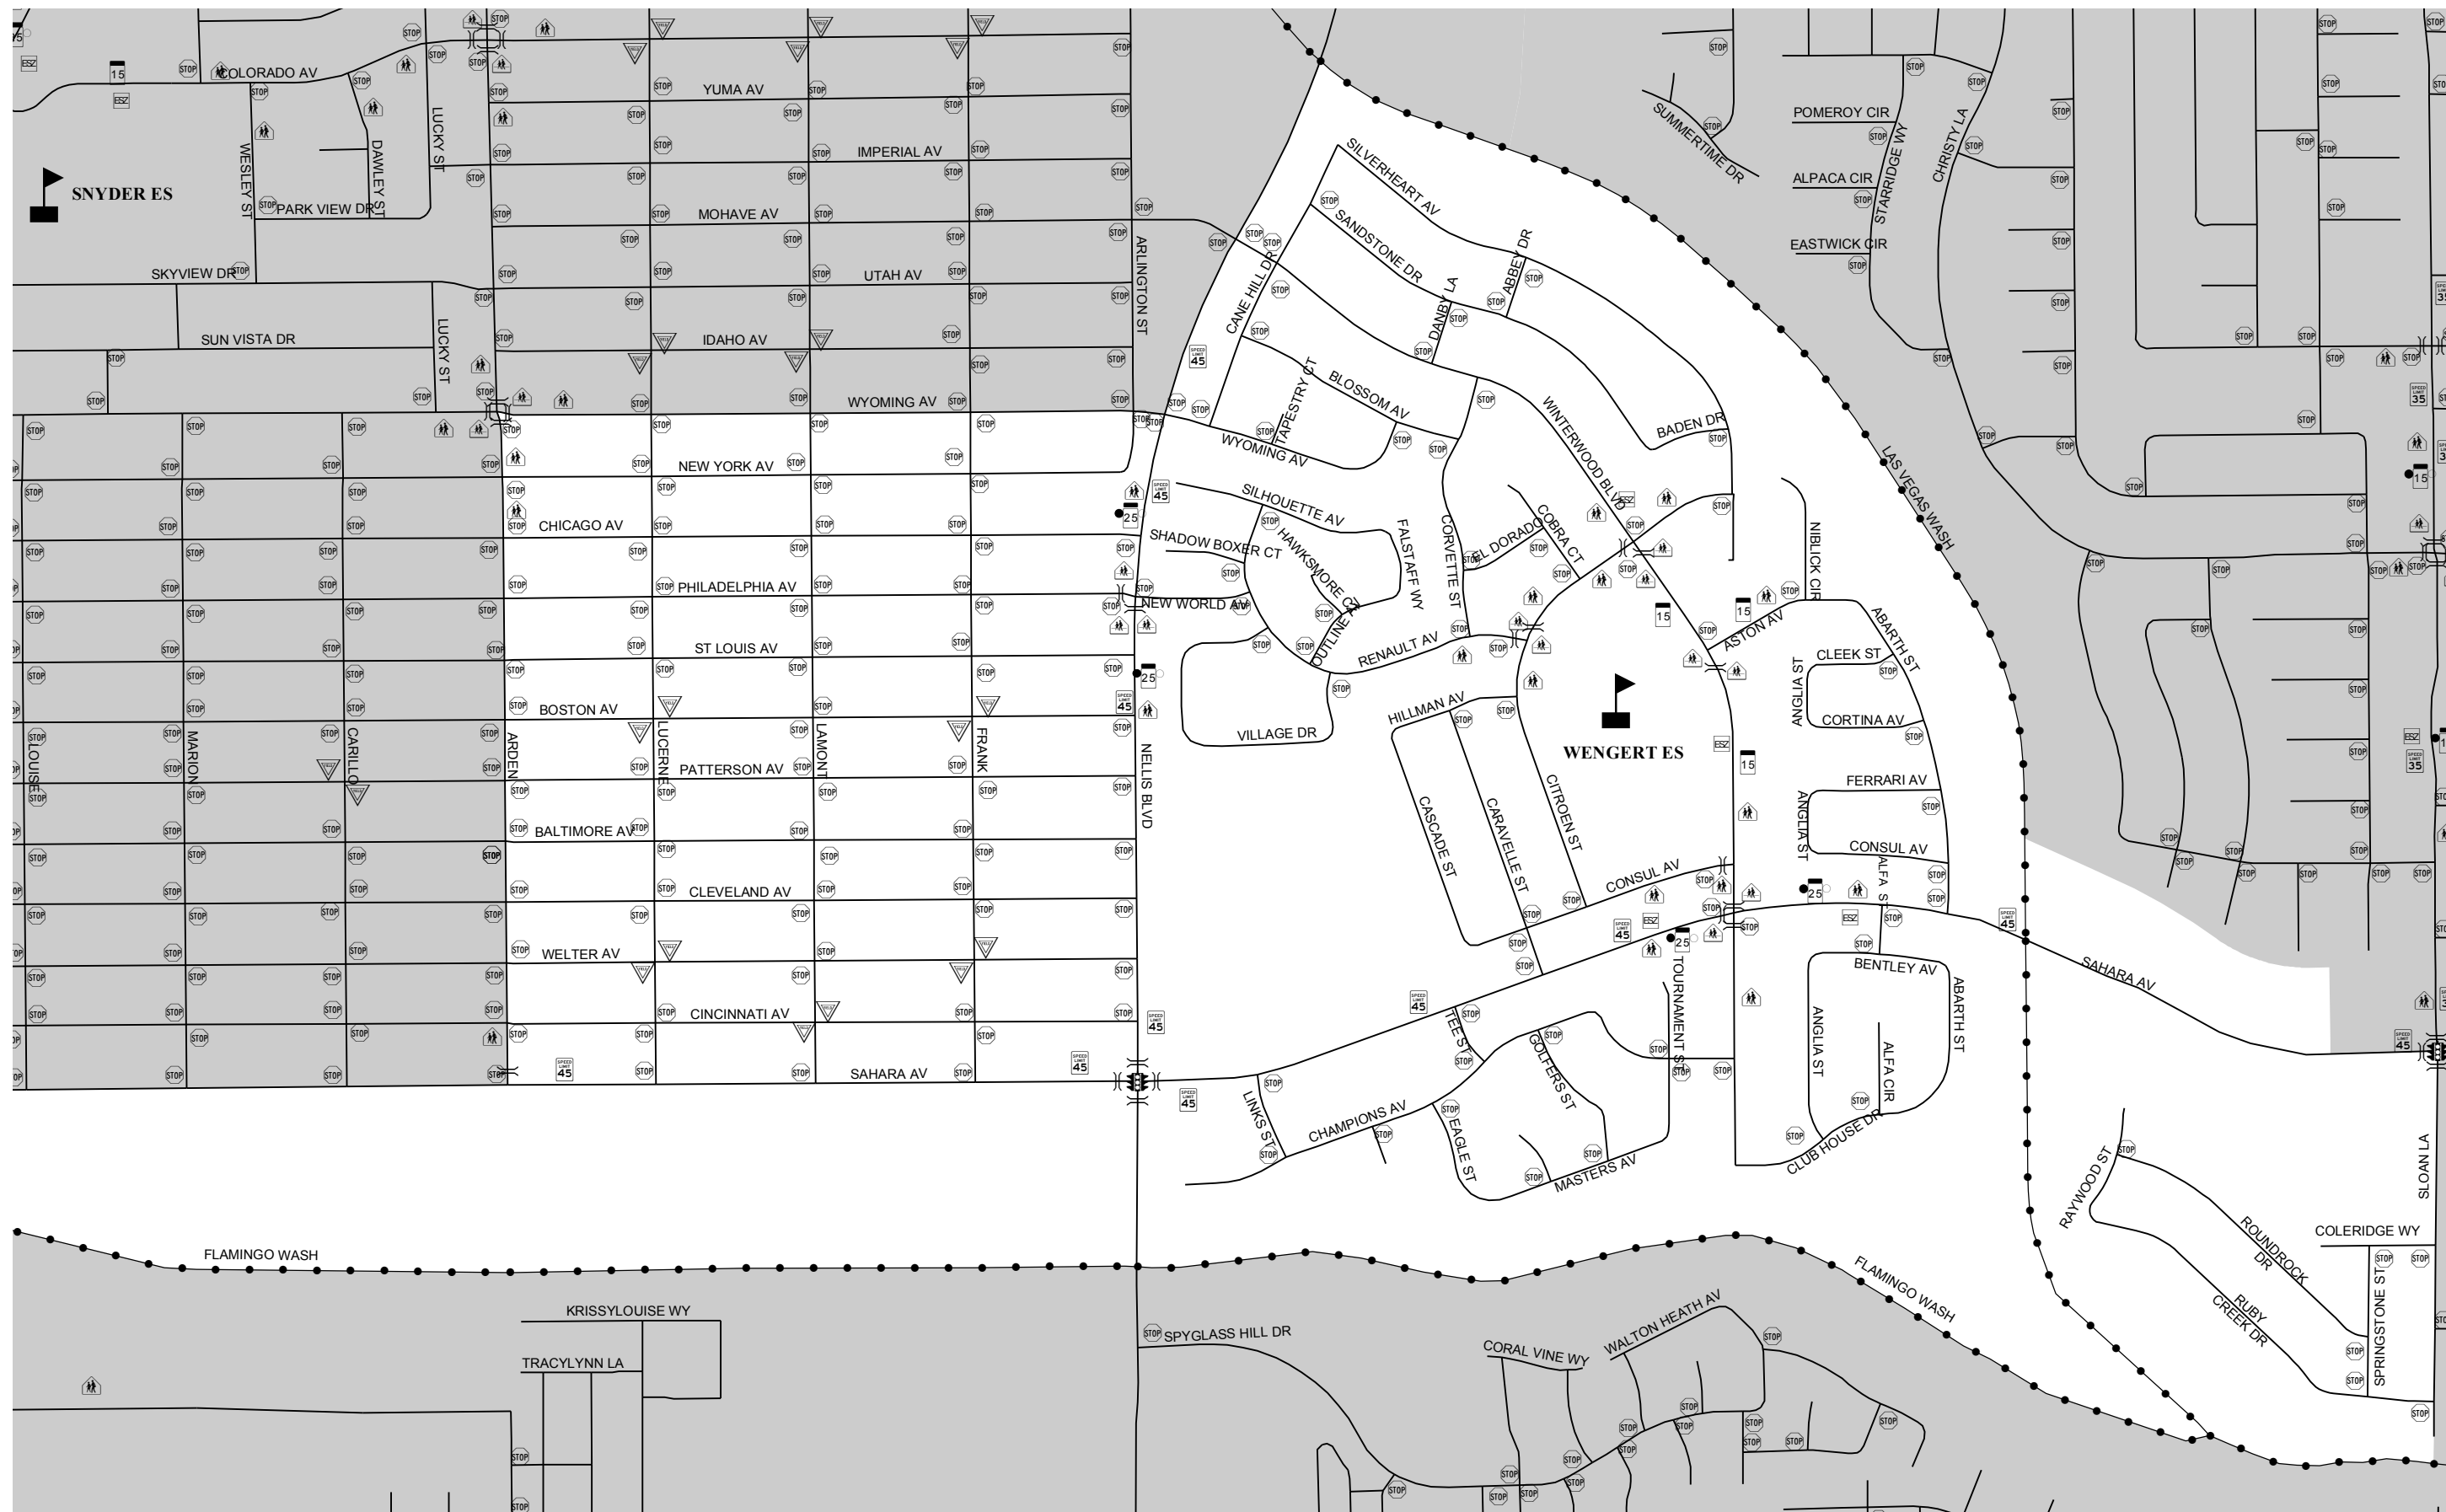

DISCLAIMER:
This map is provided to assist parents/guardians and students in the selection of a walking/bicycling route to and from school. The location of traffic control devices and roadway conditions will change, so parents/guardians must continually review the route with their child/children. This information is provided for information purposes only. Nothing herein is warranted by Clark County, and no liability is assumed by Clark County or the Clark County School District for the information provided, including but not limited to the accuracy of the data shown herein. Instructions and legend are located on the other side of this map. Speed limits are 25 mph unless otherwise noted. For more information see http://www.accessclarkcounty.com/pubworks/Neighborhood/School_Safe_Route.htm

CYRIL WENGERT ELEMENTARY SCHOOL

2001 Winterwood Blvd
Bell Times 9:10 - 3:21

799-8600
12 Month

2007-2008

C. WENGERT ELEM-12
SAFE ROUTE TO SCHOOL MAP