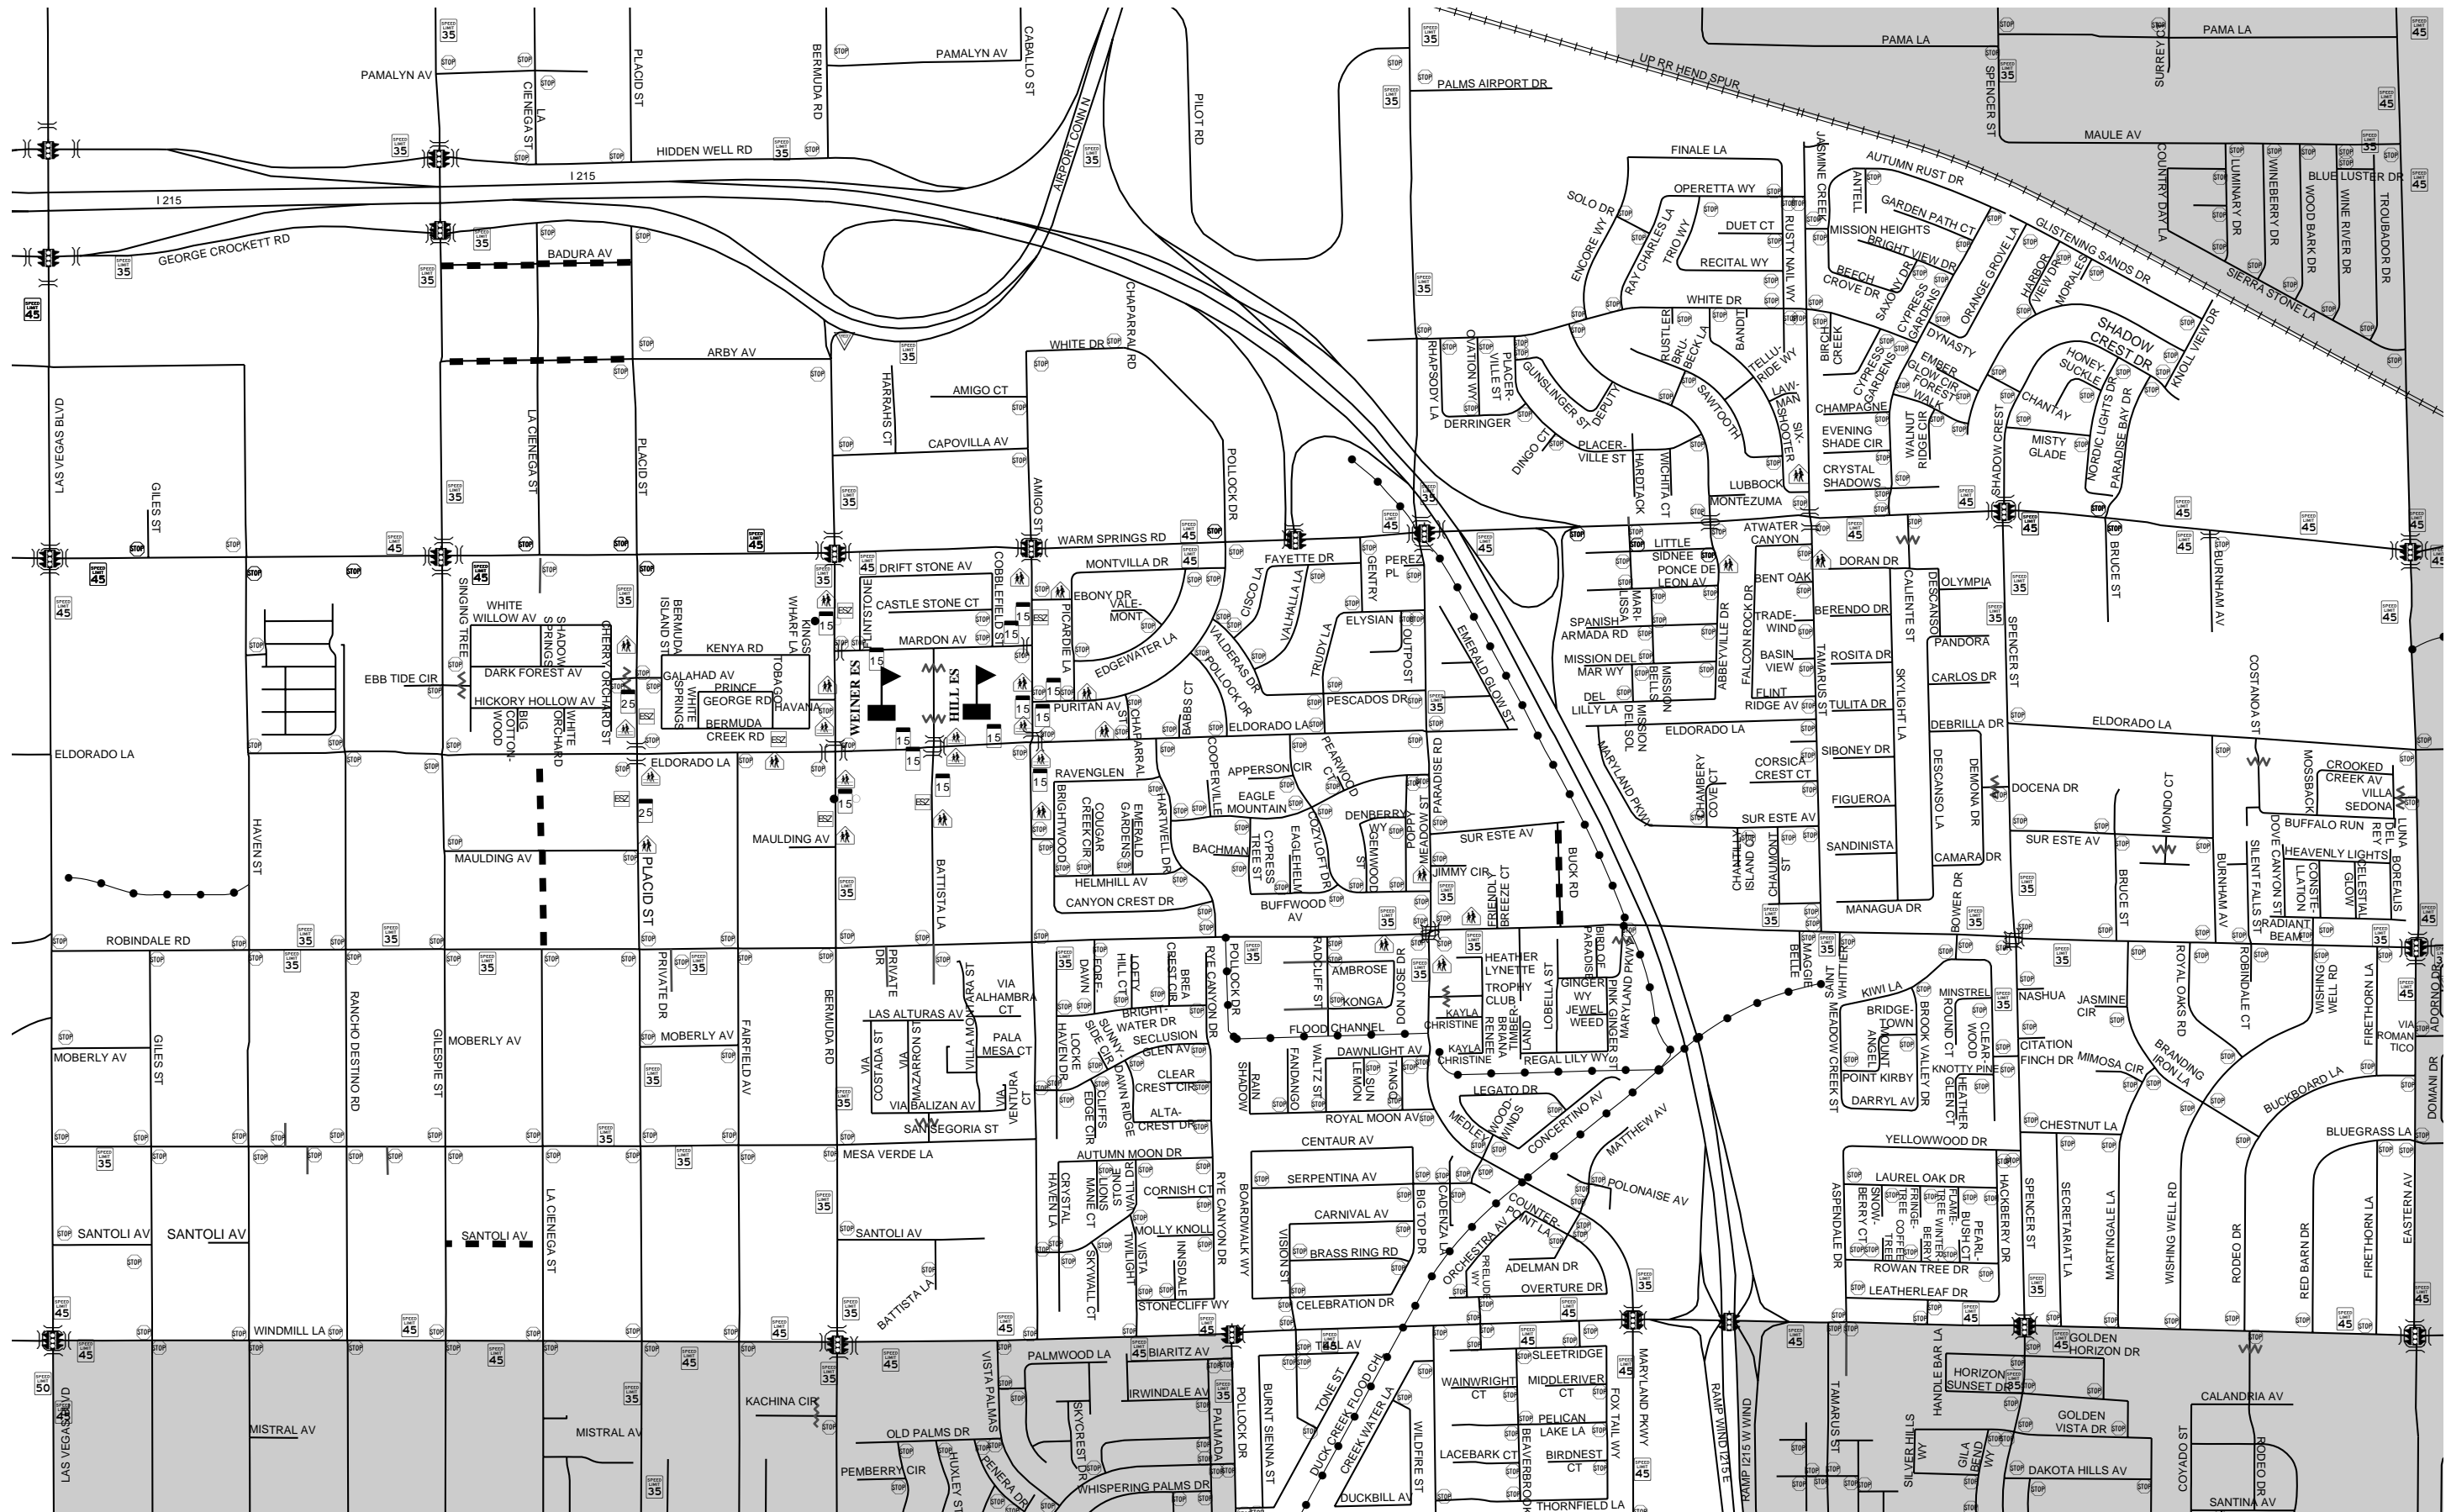

DISCLAIMER:
 This map is provided to assist parents/guardians and students in the selection of a walking/bicycling route to and from school. The location of traffic control devices and roadway conditions will change, so parents/guardians must continually review the route with their child/children. This information is provided for information purposes only. Nothing herein is warranted by Clark County, and no liability is assumed by Clark County or the Clark County School District for the information provided, including but not limited to the accuracy of the data shown herein. Instructions and legend are located on the other side of this map. Speed limits are 25 mph unless otherwise noted. For more information see http://www.accessclarkcounty.com/pubworks/Neighborhood/School_Safe_Route.htm

CHARLOTTE HILL ELEMENTARY SCHOOL
 560 East Eldorado Lane 799-5720 Bell Times 9:10 - 3:21 9 Month
LOUIS WIENER JR. ELEMENTARY SCHOOL
 450 East Eldorado Lane 799-5760 Bell Times 9:10 - 3:21 9 Month

CHARLOTTE HILL ELEM-9
LOUIS WIENER JR. ELEM-9

S A F E R O U T E T O S C H O O L M A P