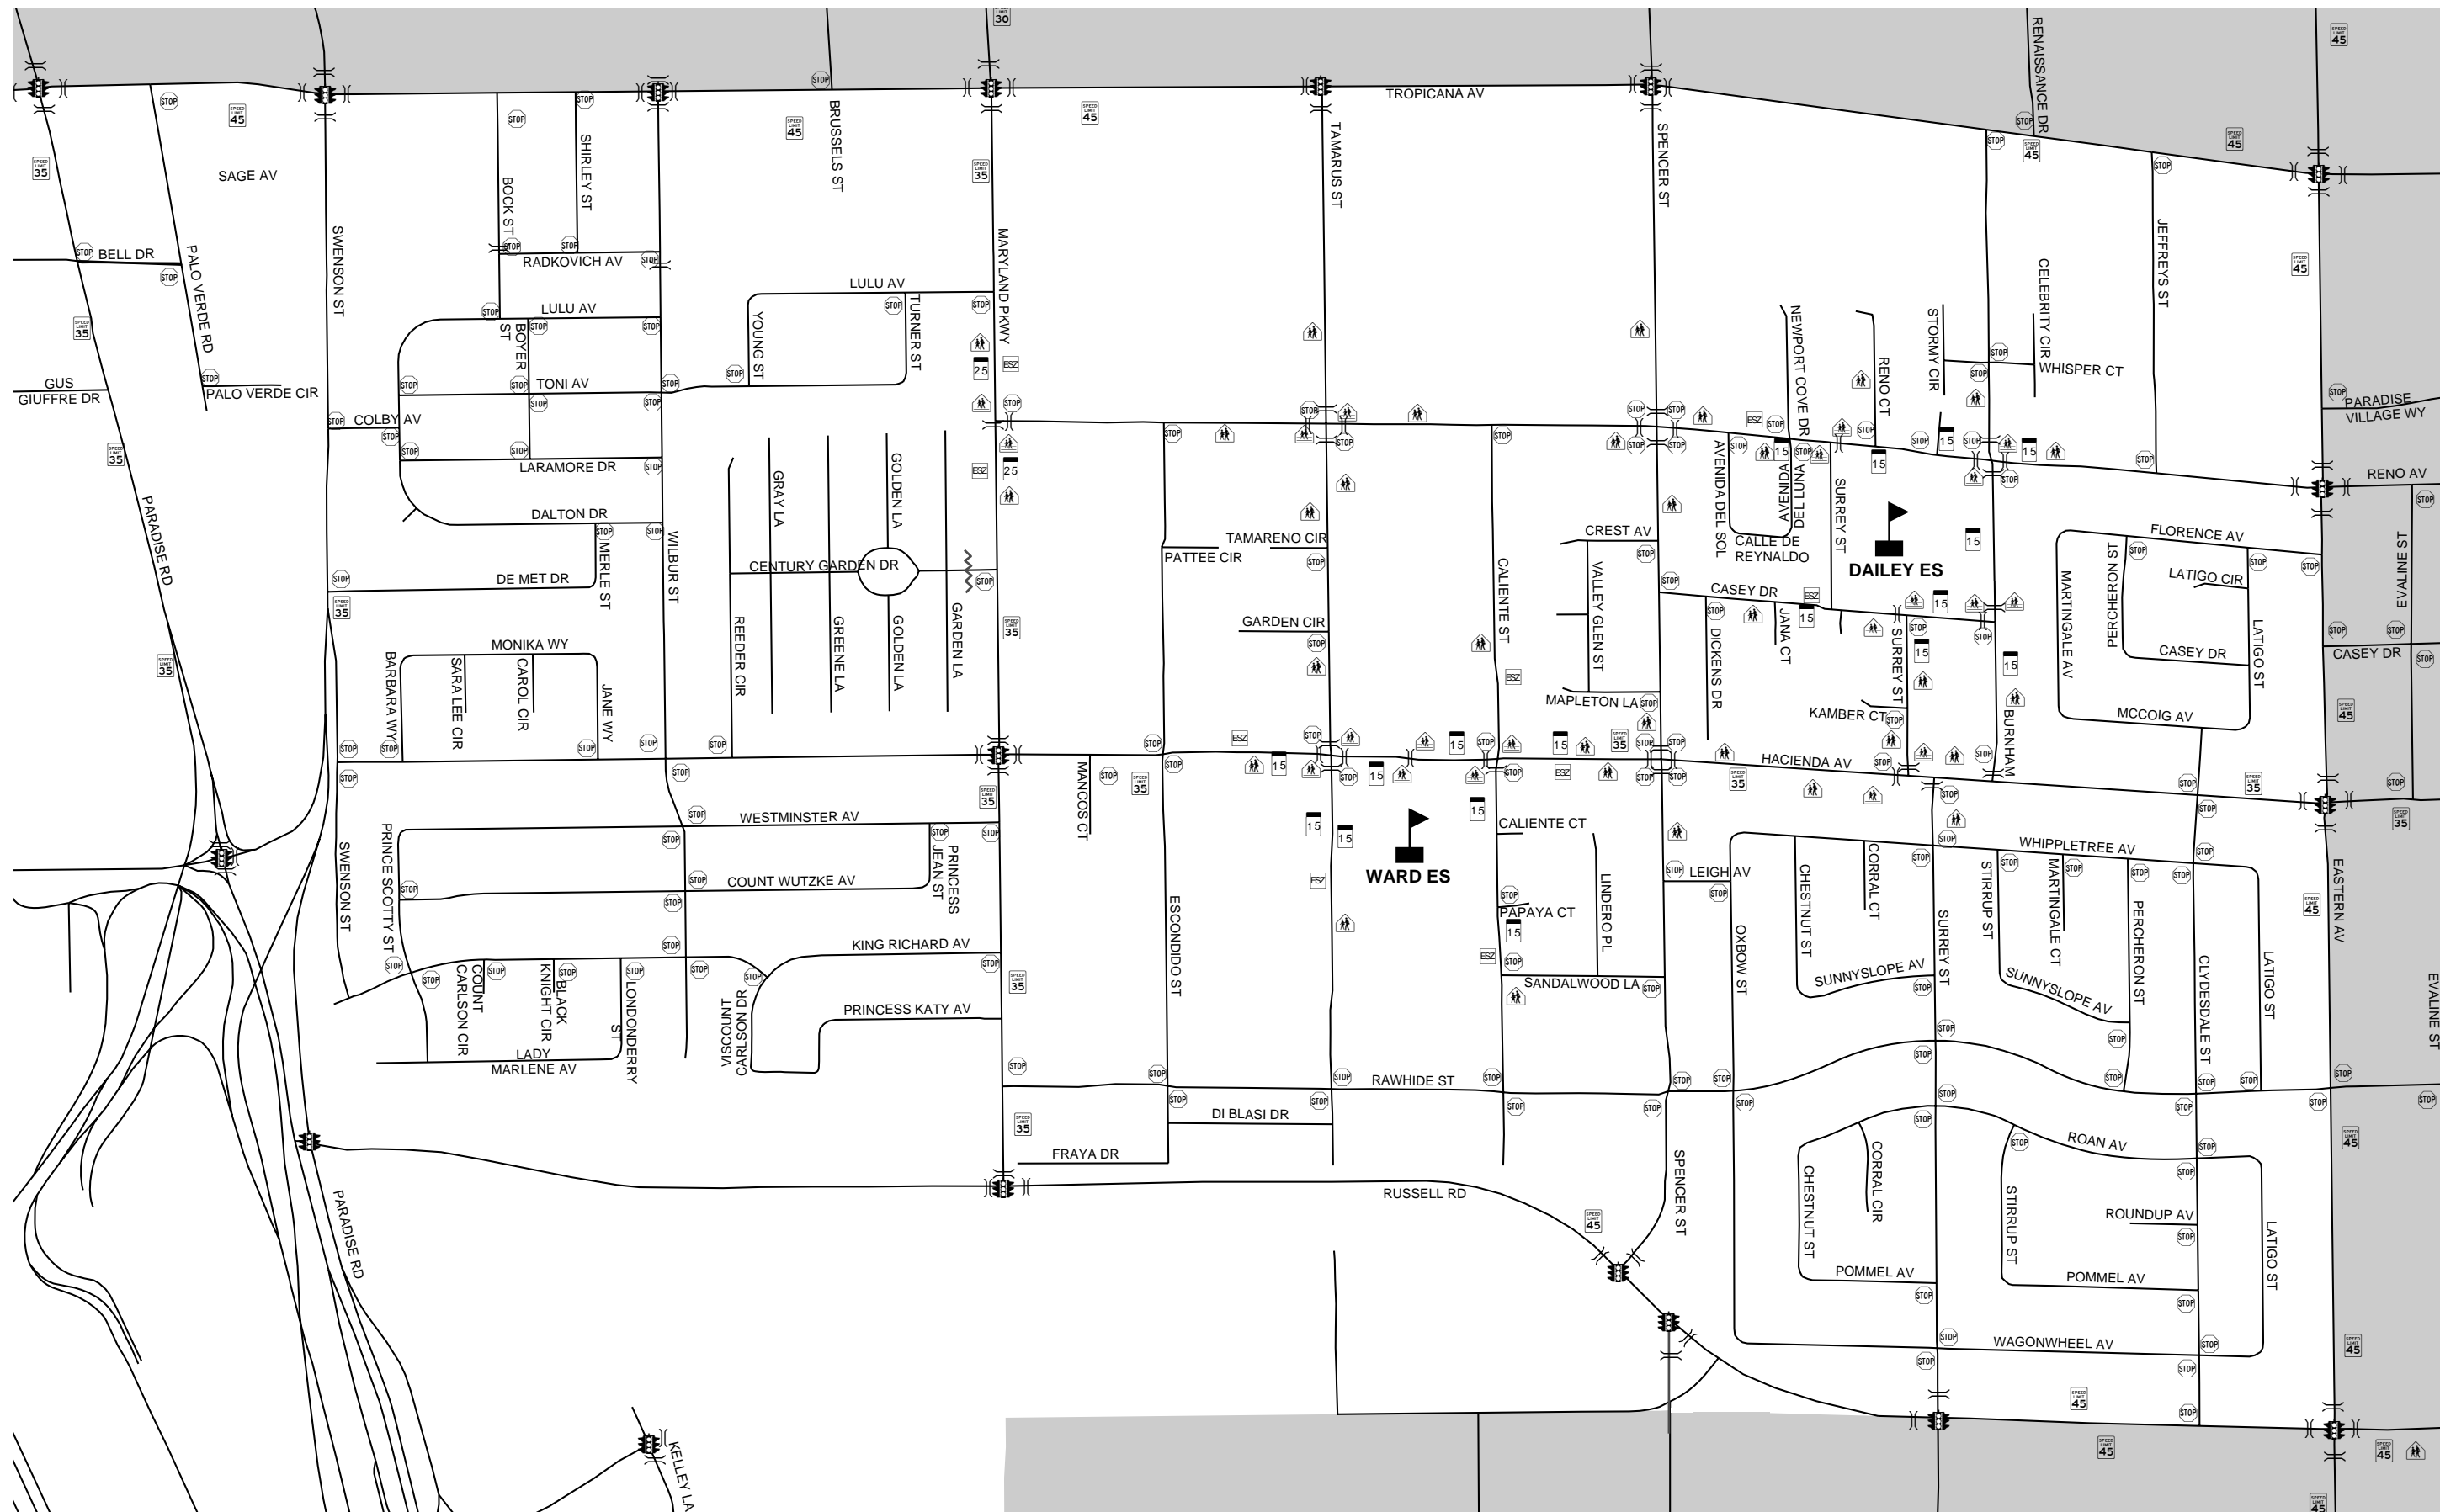

DISCLAIMER:  
 This map is provided to assist parents/guardians and students in the selection of a walking/bicycling route to and from school. The location of traffic control devices and roadway conditions will change, so parents/guardians must continually review the route with their child/children. This information is provided for information purposes only. Nothing herein is warranted by Clark County, and no liability is assumed by Clark County or the Clark County School District for the information provided, including but not limited to the accuracy of the data shown herein. Instructions and legend are located on the other side of this map. Speed limits are 25 mph unless otherwise noted. For more information see [http://www.accessclarkcounty.com/pubworks/Neighborhood/School\\_Safe\\_Route.htm](http://www.accessclarkcounty.com/pubworks/Neighborhood/School_Safe_Route.htm)

# JACK DAILEY ELEMENTARY SCHOOL

2001 East Reno Avenue 799-5690 Bell Times 9:00 - 3:11 9 Month

# GENE WARD ELEMENTARY SCHOOL

1555 East Hacienda Avenue 799-5650 Bell Times 9:10 - 3:21 9 Month

2008-2009

JACK DAILEY ELEM-9  
 GENE WARD ELEM-9

S  
A  
F  
E  
R  
O  
U  
T  
E  
T  
O  
S  
C  
H  
O  
O  
L  
M  
A  
P