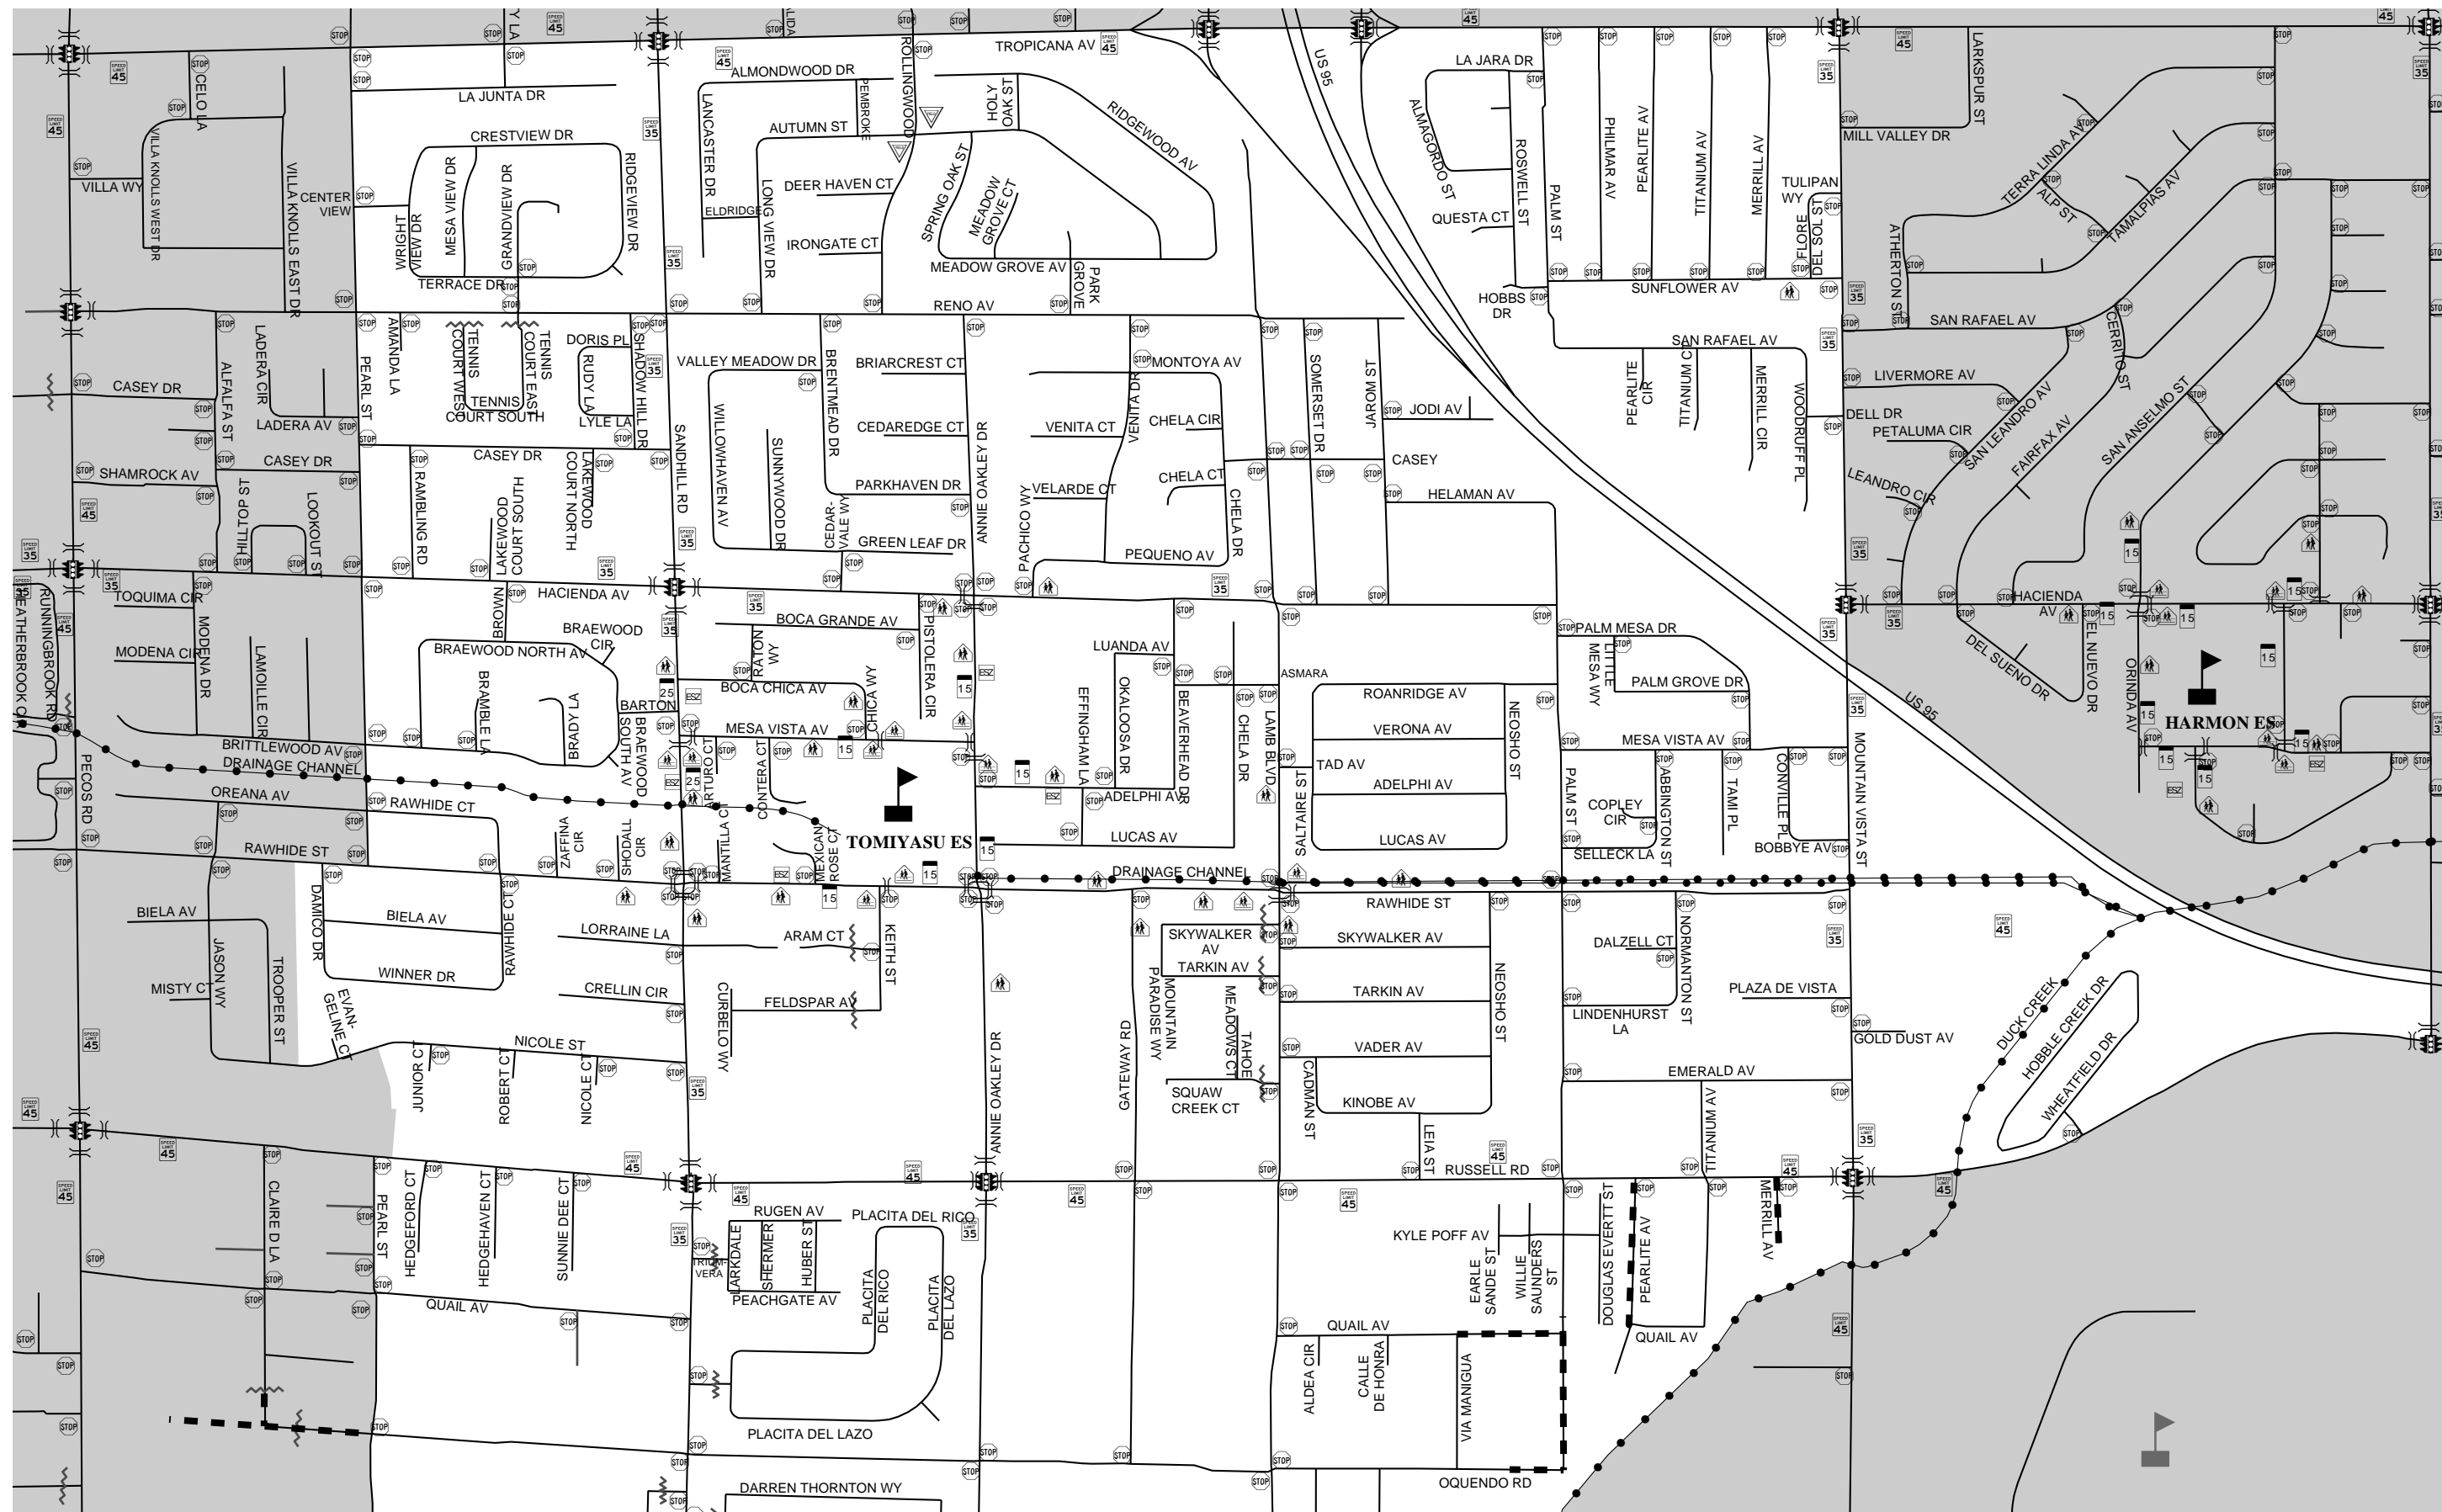

DISCLAIMER:
 This map is provided to assist parents/guardians and students in the selection of a walking/bicycling route to and from school. The location of traffic control devices and roadway conditions will change, so parents/guardians must continually review the route with their child/children. This information is provided for information purposes only. Nothing herein is warranted by Clark County, and no liability is assumed by Clark County or the Clark County School District for the information provided, including but not limited to the accuracy of the data shown herein. Instructions and legend are located on the other side of this map. Speed limits are 25 mph unless otherwise noted. For more information see http://www.accessclarkcounty.com/pubworks/Neighborhood/School_Safe_Route.htm

BILL Y. TOMIYASU ELEMENTARY SCHOOL

5445 Annie Oakley Drive 799-7770
 Bell Times 9:05 - 3:16 9 Month

B. TOMIYASU ELEM-9
SAFE ROUTE TO SCHOOL MAP