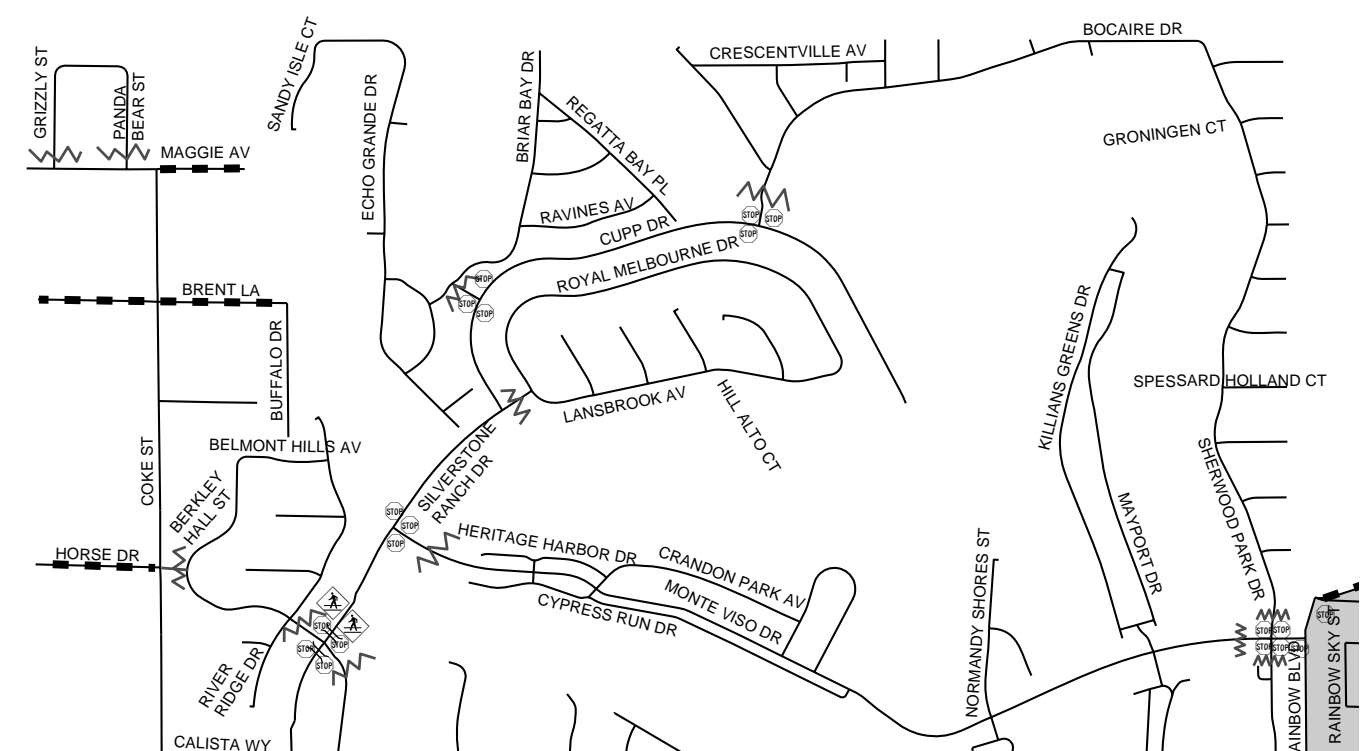

DISCLAIMER:
 This map is provided to assist parents/guardians and students in the selection of a walking/bicycling route to and from school. The location of traffic control devices and roadway conditions will change, so parents/guardians must continually review the route with their child/children. This information is provided for information purposes only. Nothing herein is warranted by Clark County, and no liability is assumed by Clark County or the Clark County School District for the information provided, including but not limited to the accuracy of the data shown herein. Instructions and legend are located on the other side of this map. Speed limits are 25 mph unless otherwise noted. For more information see http://www.accessclarkcounty.com/pubworks/Neighborhood/School_Safe_Route.htm

THOMAS J. O'ROARKE ELEMENTARY SCHOOL

8455 Ohare Road
 Bell Times 9:10 - 3:21

(West Half - Map 1 of 2)

799-6600
 9 Month

2008-2009

THOMAS J. O'ROARKE ELEM-9

SAFE ROUTE TO SCHOOL MAP