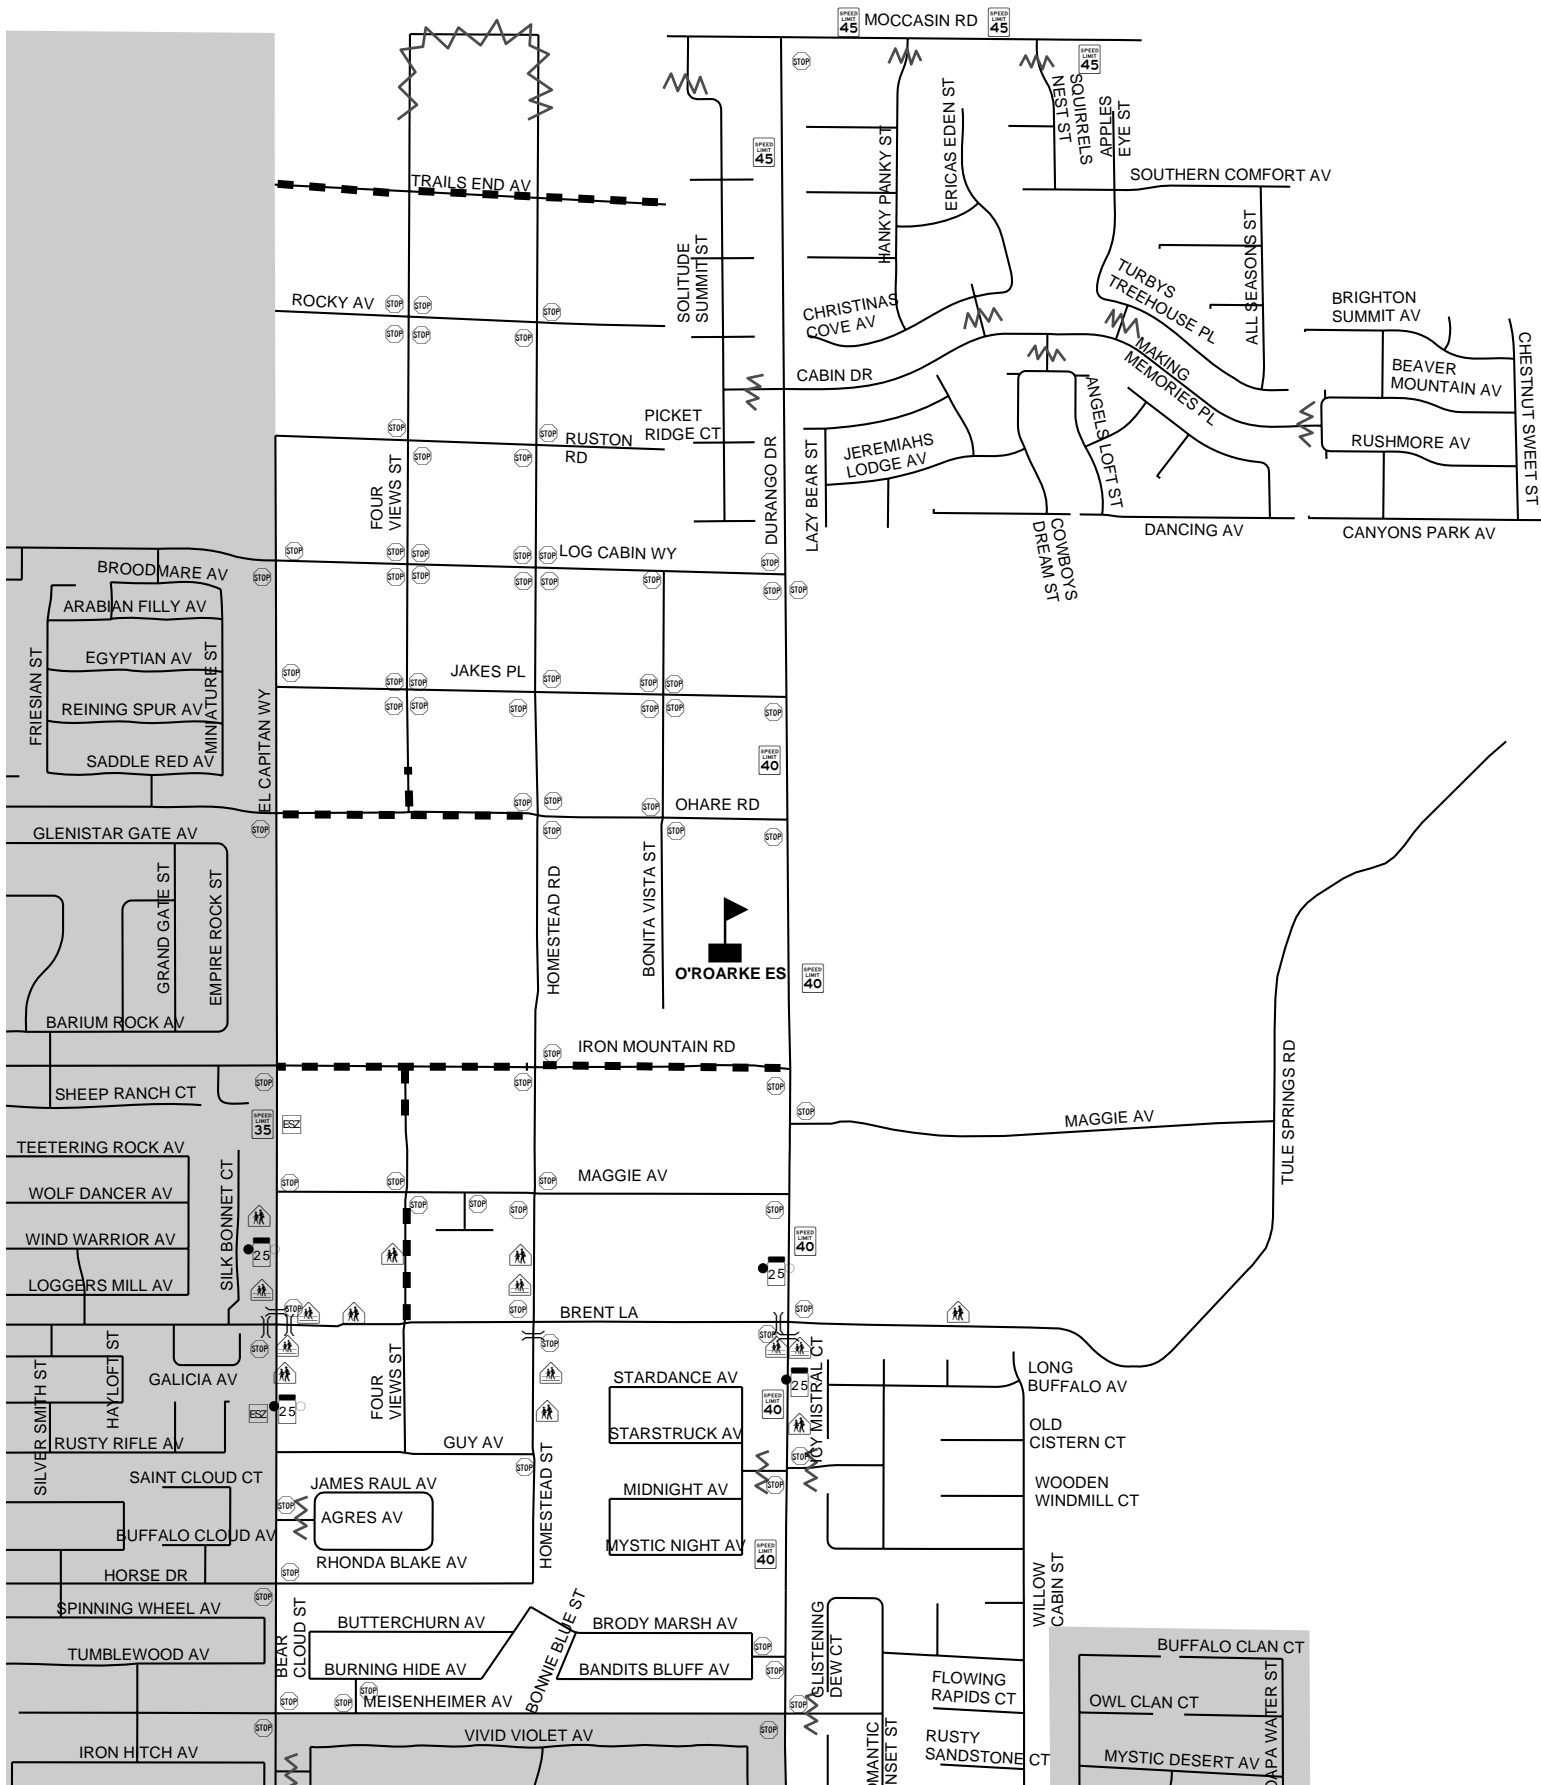

DISCLAIMER:
 This map is provided to assist parents/guardians and students in the selection of a walking/bicycling route to and from school. The location of traffic control devices and roadway conditions will change, so parents/guardians must continually review the route with their child/children. This information is provided for information purposes only. Nothing herein is warranted by Clark County, and no liability is assumed by Clark County or the Clark County School District for the information provided, including but not limited to the accuracy of the data shown herein. Instructions and legend are located on the other side of this map. Speed limits are 25 mph unless otherwise noted. For more information see http://www.accessclarkcounty.com/pubworks/Neighborhood/School_Safe_Route.htm

THOMAS J. O'ROARKE ELEMENTARY SCHOOL

8455 Ohare Road
 Bell Times 9:10 - 3:21

(West Half - Map 1 of 2)

799-6600
 9 Month

2008-2009

THOMAS J. O'ROARKE ELEM-9

SAFE ROUTE TO SCHOOL MAP