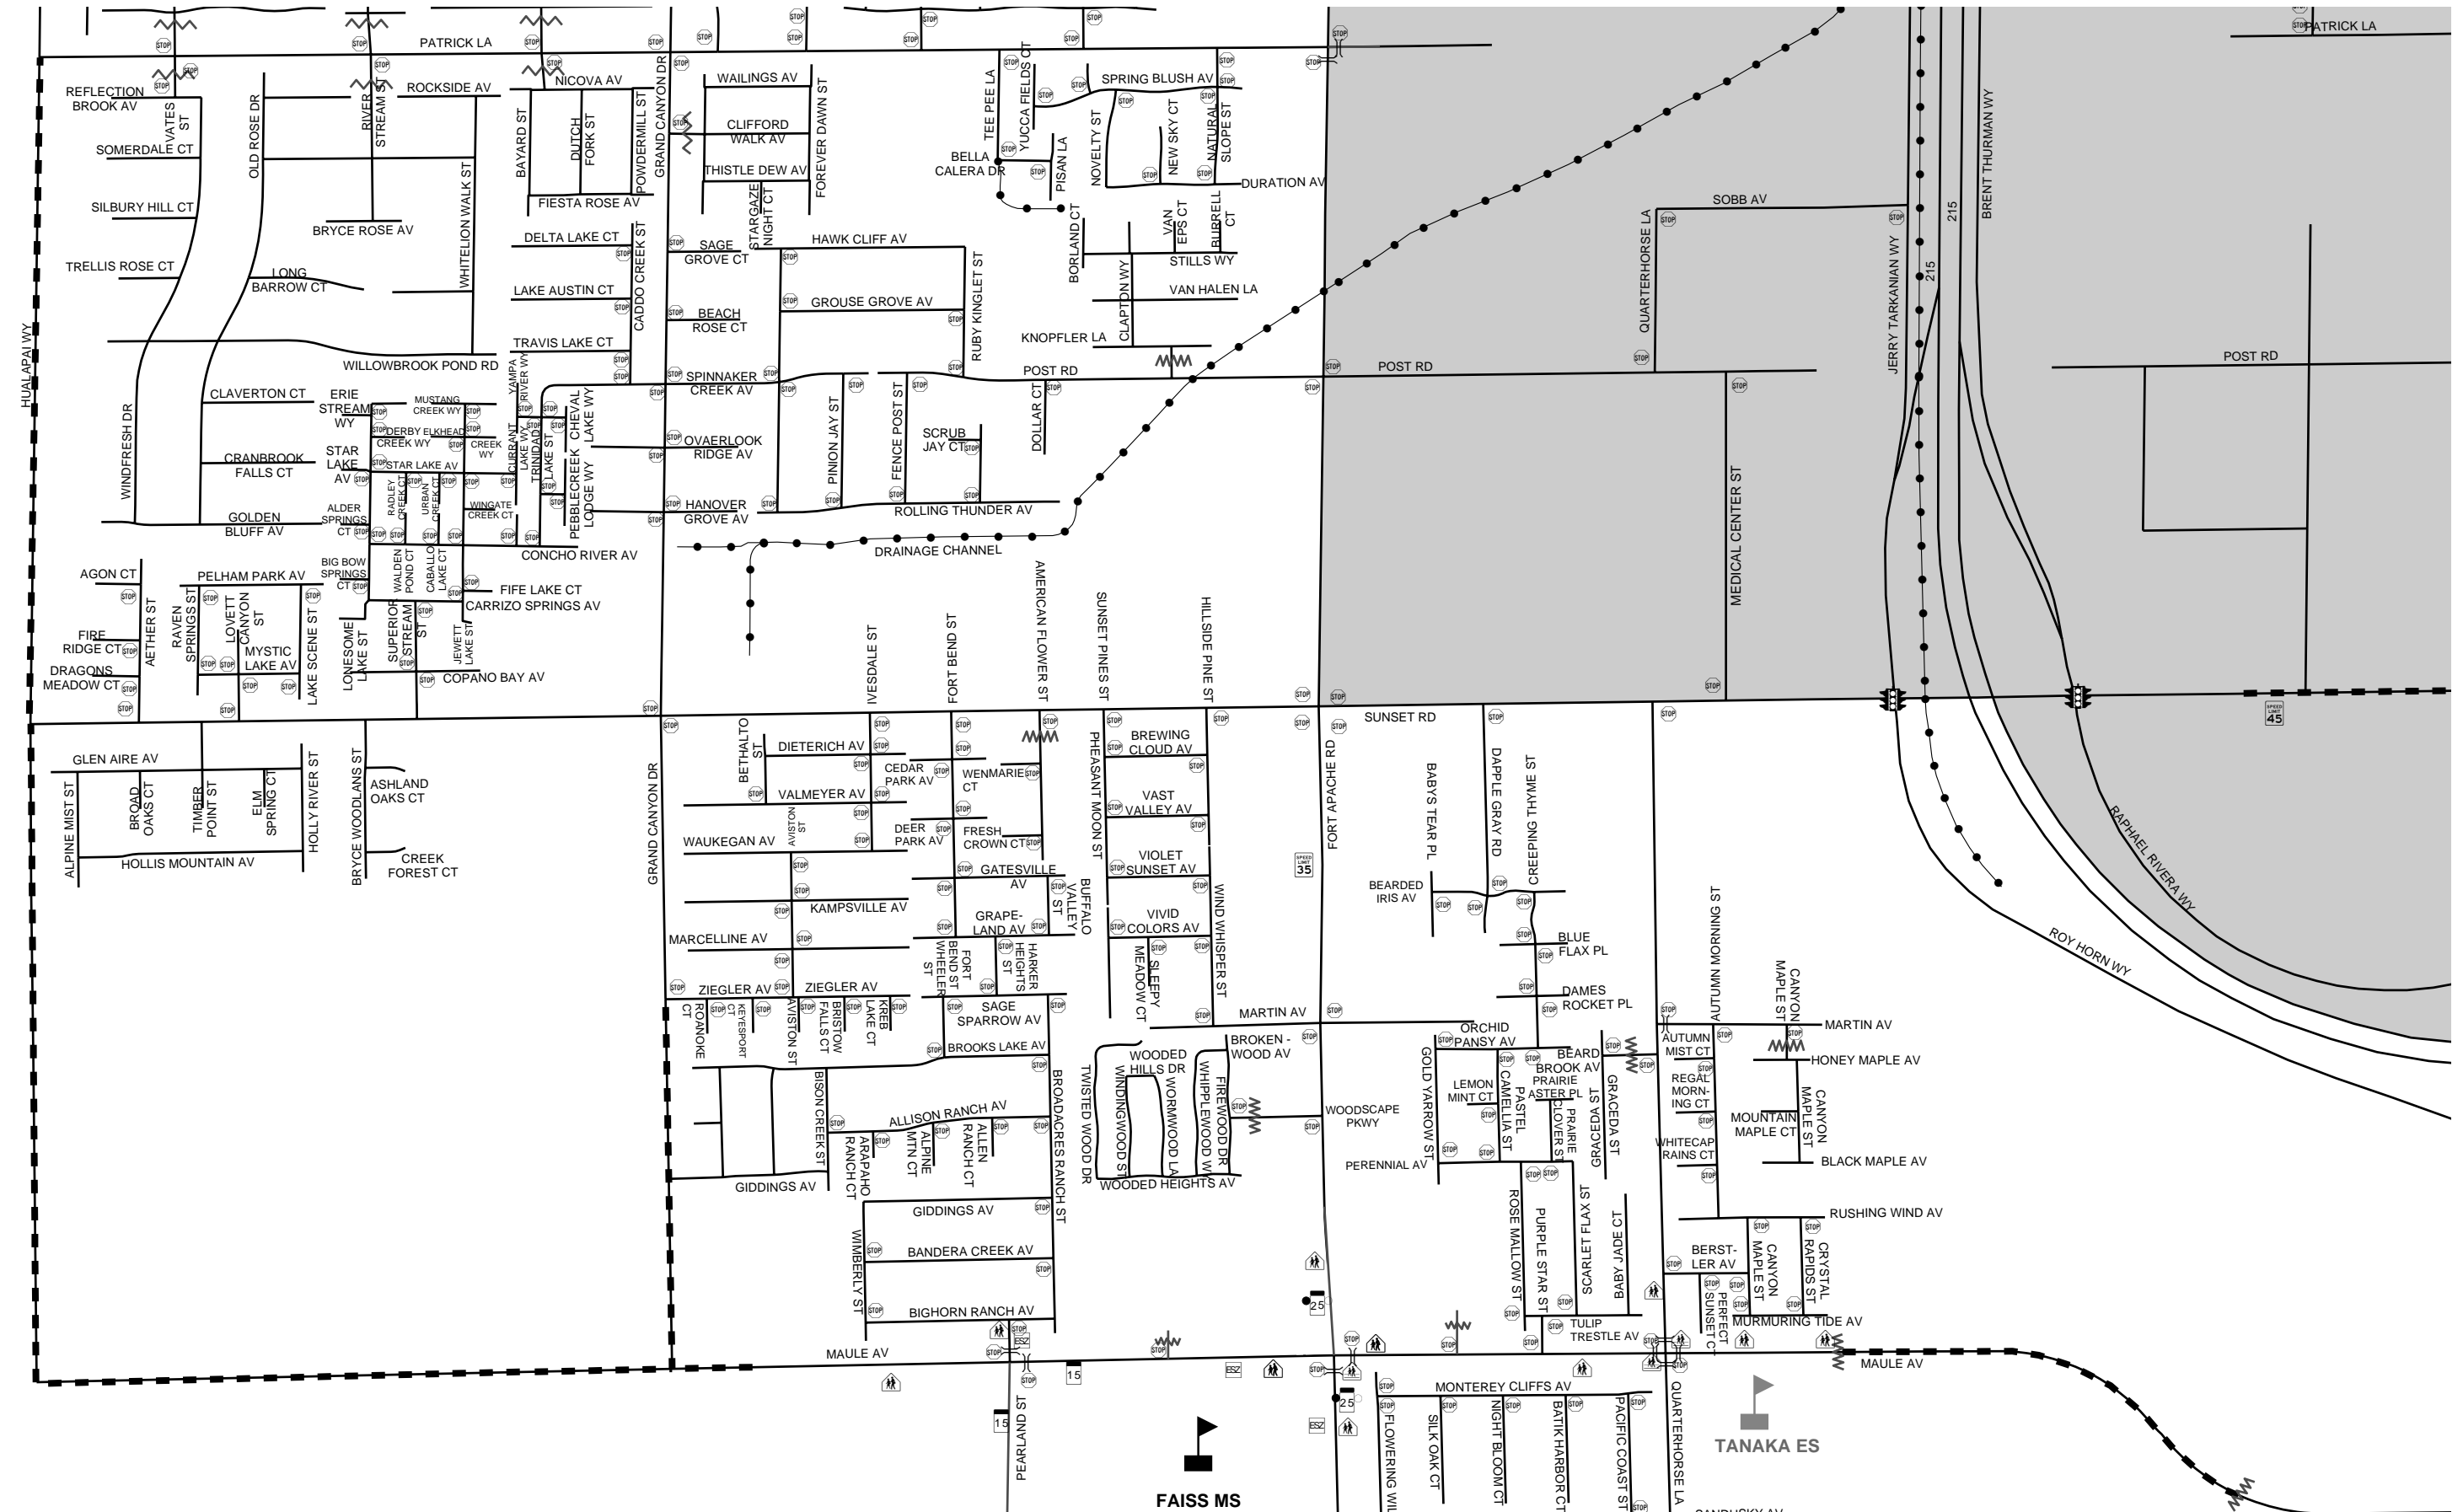

DISCLAIMER:
 This map is provided to assist parents/guardians and students in the selection of a walking/bicycling route to and from school. The location of traffic control devices and roadway conditions will change, so parents/guardians must continually review the route with their child/children. This information is provided for information purposes only. Nothing herein is warranted by Clark County, and no liability is assumed by Clark County or the Clark County School District for the information provided, including but not limited to the accuracy of the data shown herein. Instructions and legend are located on the other side of this map. Speed limits are 25 mph unless otherwise noted. For more information see http://www.accessclarkcounty.com/pubworks/Neighborhood/School_Safe_Route.htm

WILBUR & THERESA FAISS MIDDLE SCHOOL

9525 Maule Avenue
 Bell Times 7:50 - 2:26

(NORTH 1 OF 2)

799-6850
 9 Month

FAISS MS
SAFE ROUTE TO SCHOOL MAP