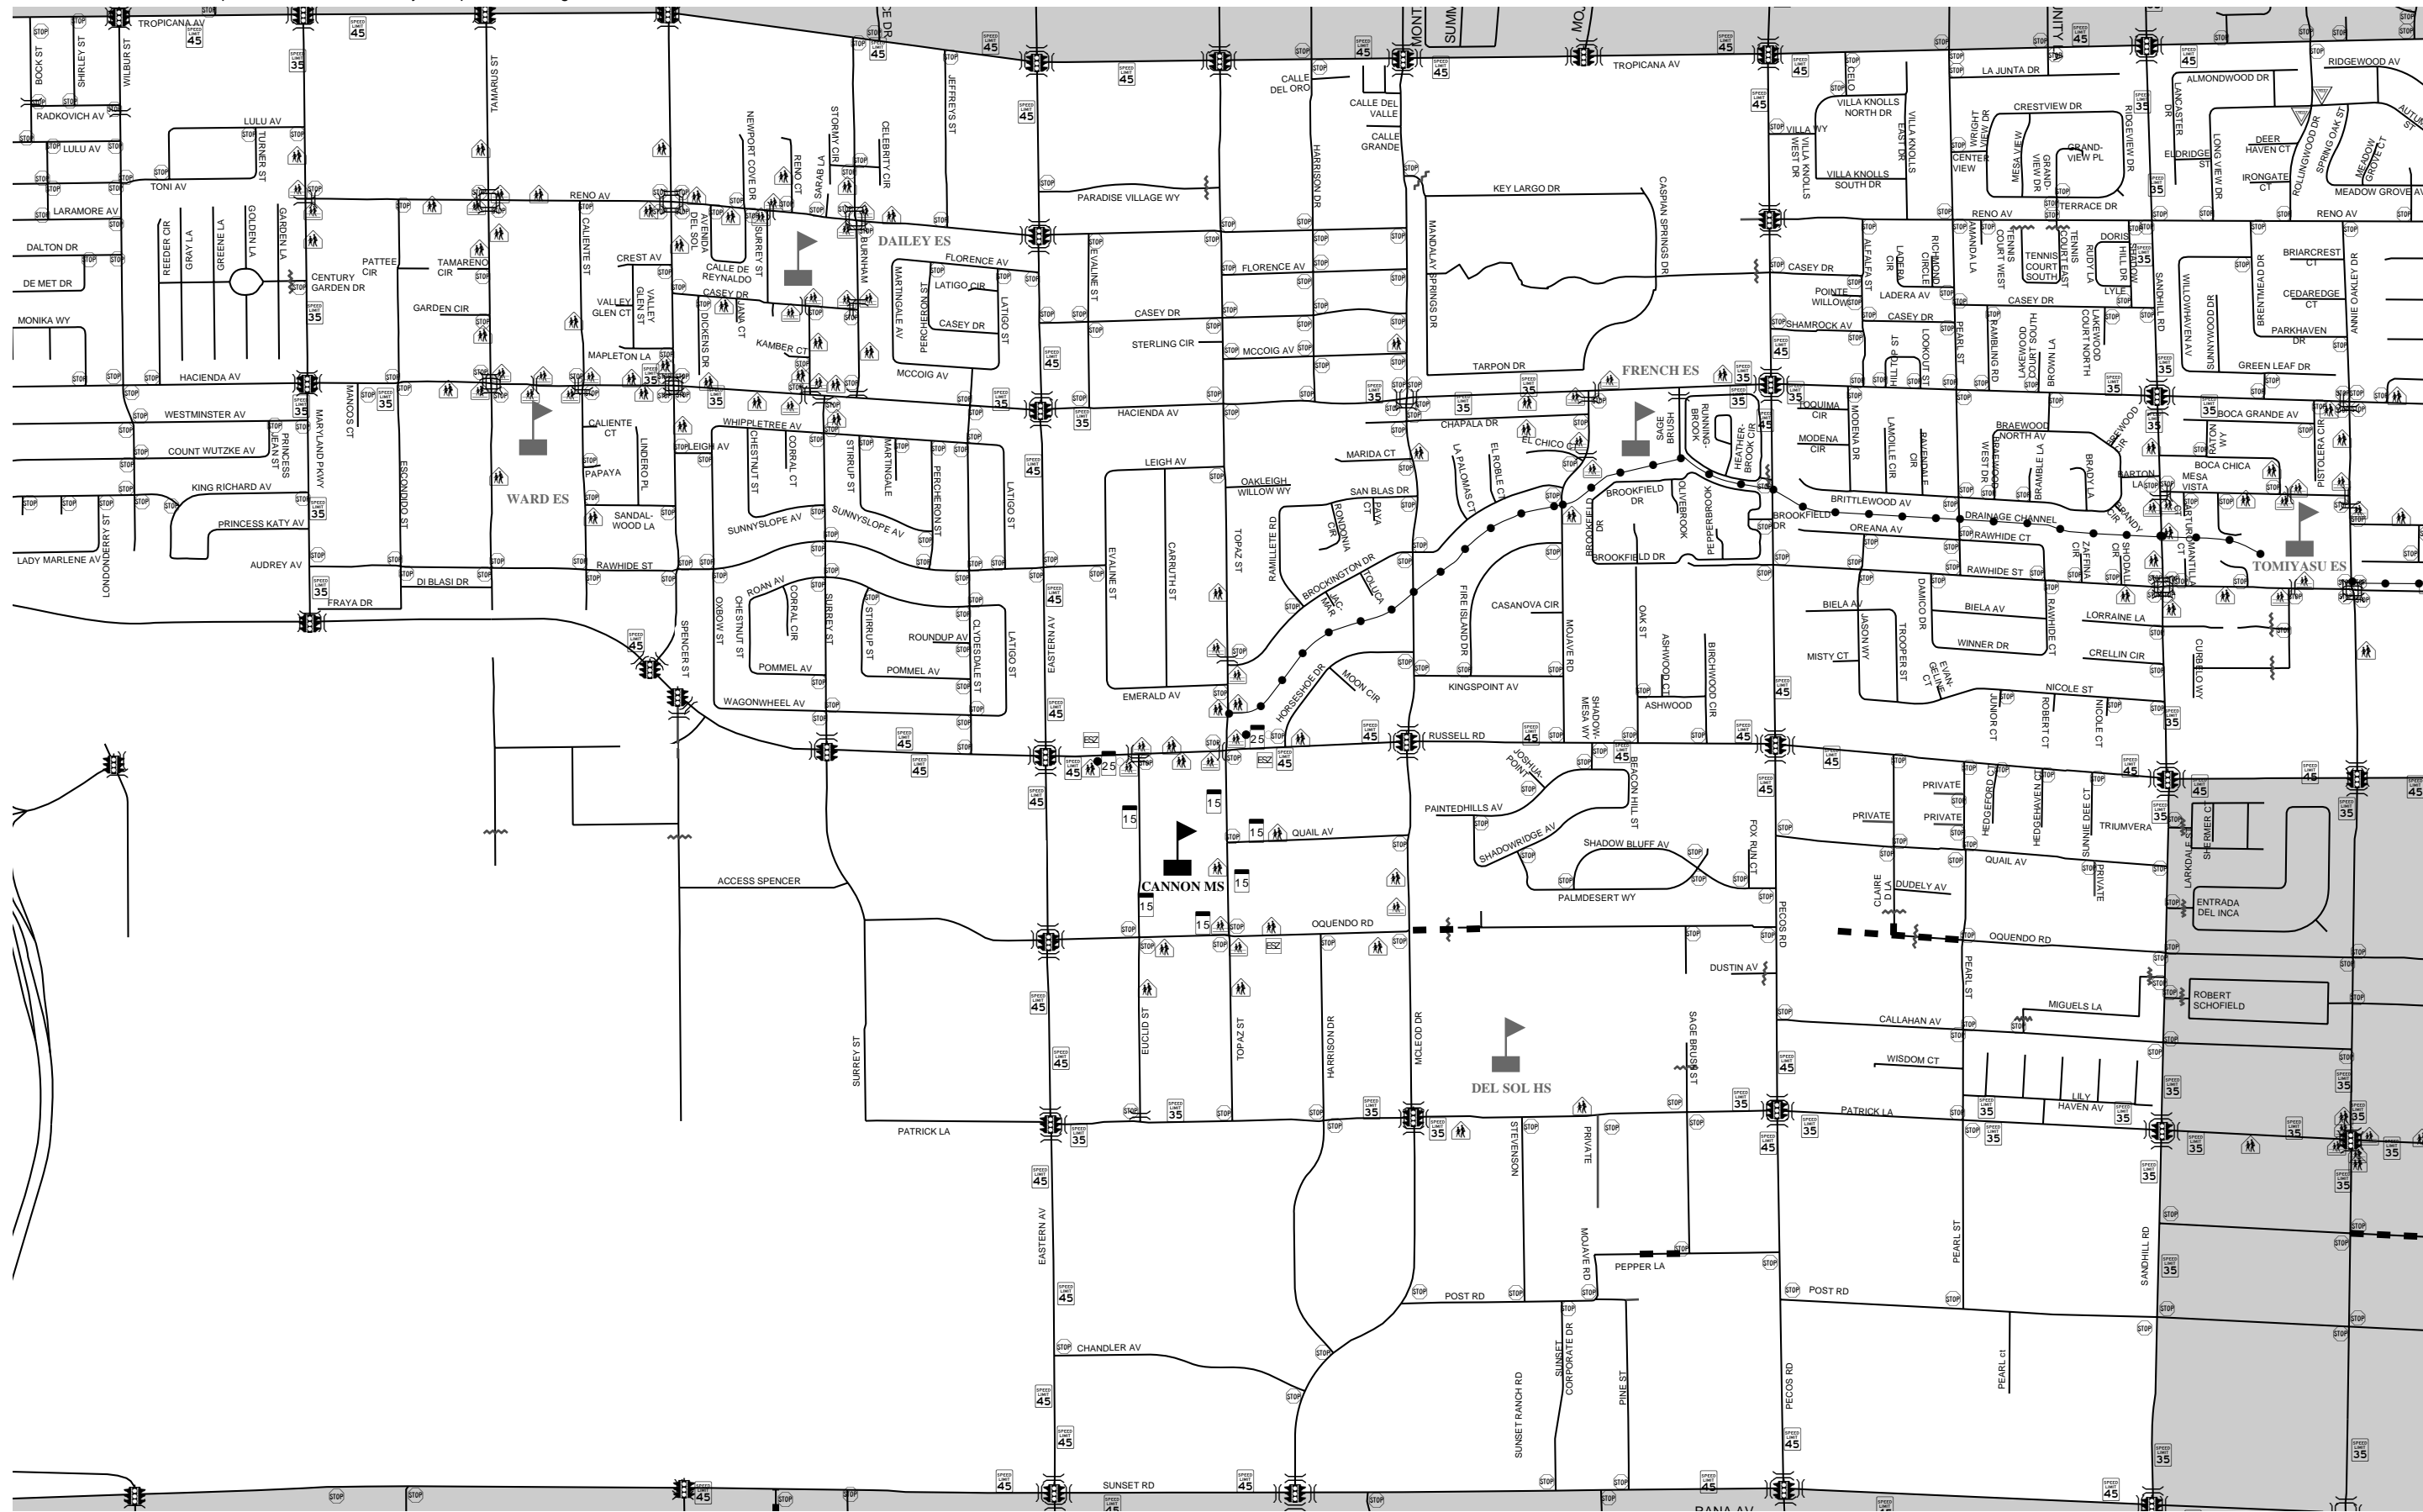

DISCLAIMER:

This map is provided to assist parents/guardians and students in the selection of a walking/bicycling route to and from school. The location of traffic control devices and roadway conditions will change, so parents/guardians must continually review the route with their child/children. This information is provided for information purposes only. Nothing herein is warranted by Clark County, and no liability is assumed by Clark County or the Clark County School District for the information provided, including but not limited to the accuracy of the data shown herein. Instructions and legend are located on the other side of this map. Speed limits are 25 mph unless otherwise noted. For more information see http://www.accessclarkcounty.com/pubworks/Neighborhood/School_Safe_Route.htm

HELEN C. CANNON MIDDLE SCHOOL

5850 South Euclid Street
Bell Times 8:00 - 2:11

799-5600
9 Month

2008-2009

CANNON MS

SAFE ROUTE TO SCHOOL MAP