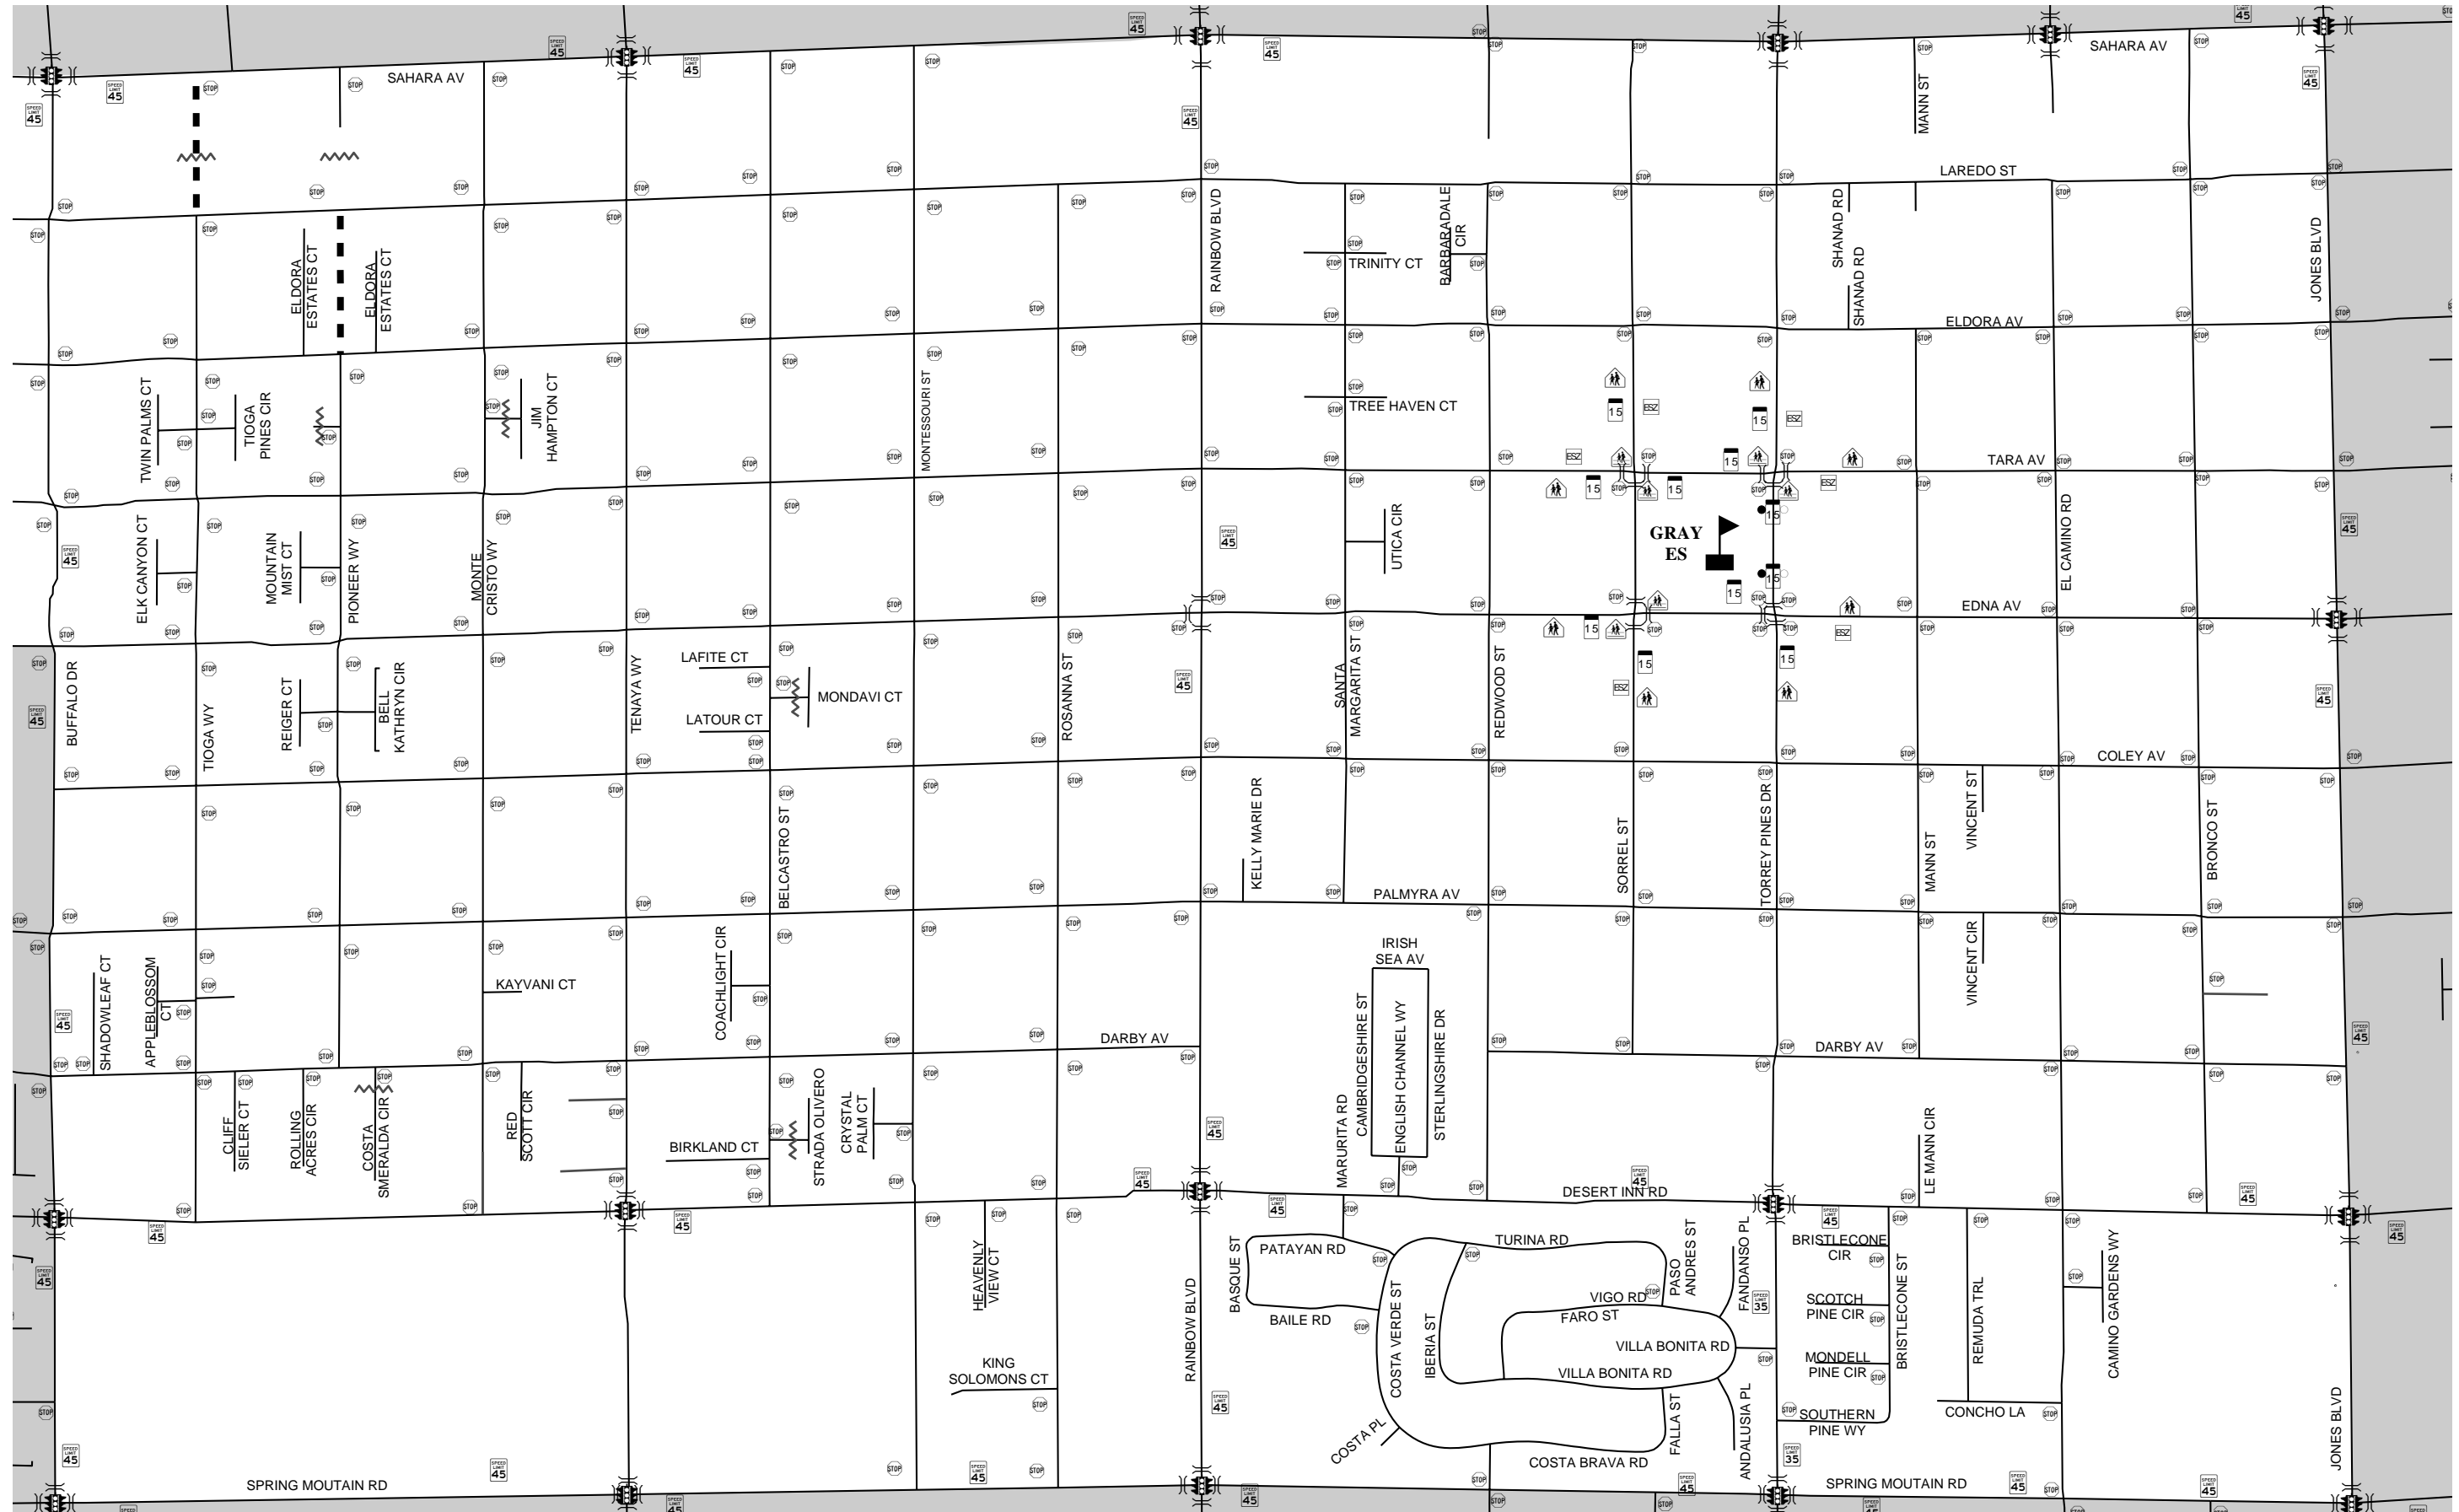

DISCLAIMER:

This map is provided to assist parents/guardians and students in the selection of a walking/bicycling route to and from school. The location of traffic control devices and roadway conditions will change, so parents/guardians must continually review the route with their child/children. This information is provided for information purposes only. Nothing herein is warranted by Clark County, and no liability is assumed by Clark County or the Clark County School District for the information provided, including but not limited to the accuracy of the data shown herein. Instructions and legend are located on the other side of this map. Speed limits are 25 mph unless otherwise noted. For more information see http://www.accessclarkcounty.com/pubworks/Neighborhood/School_Safe_Route.htm

R. GUILD GRAY ELEMENTARY SCHOOL

2825 South Torrey Pines Drive

Bell Times 9:10 - 3:21

799-5950

9 Month

R. GUILD GRAY ELEM-9

S
A
F
E
R
O
U
T
E
T
O
S
C
H
O
O
L
M
A
P