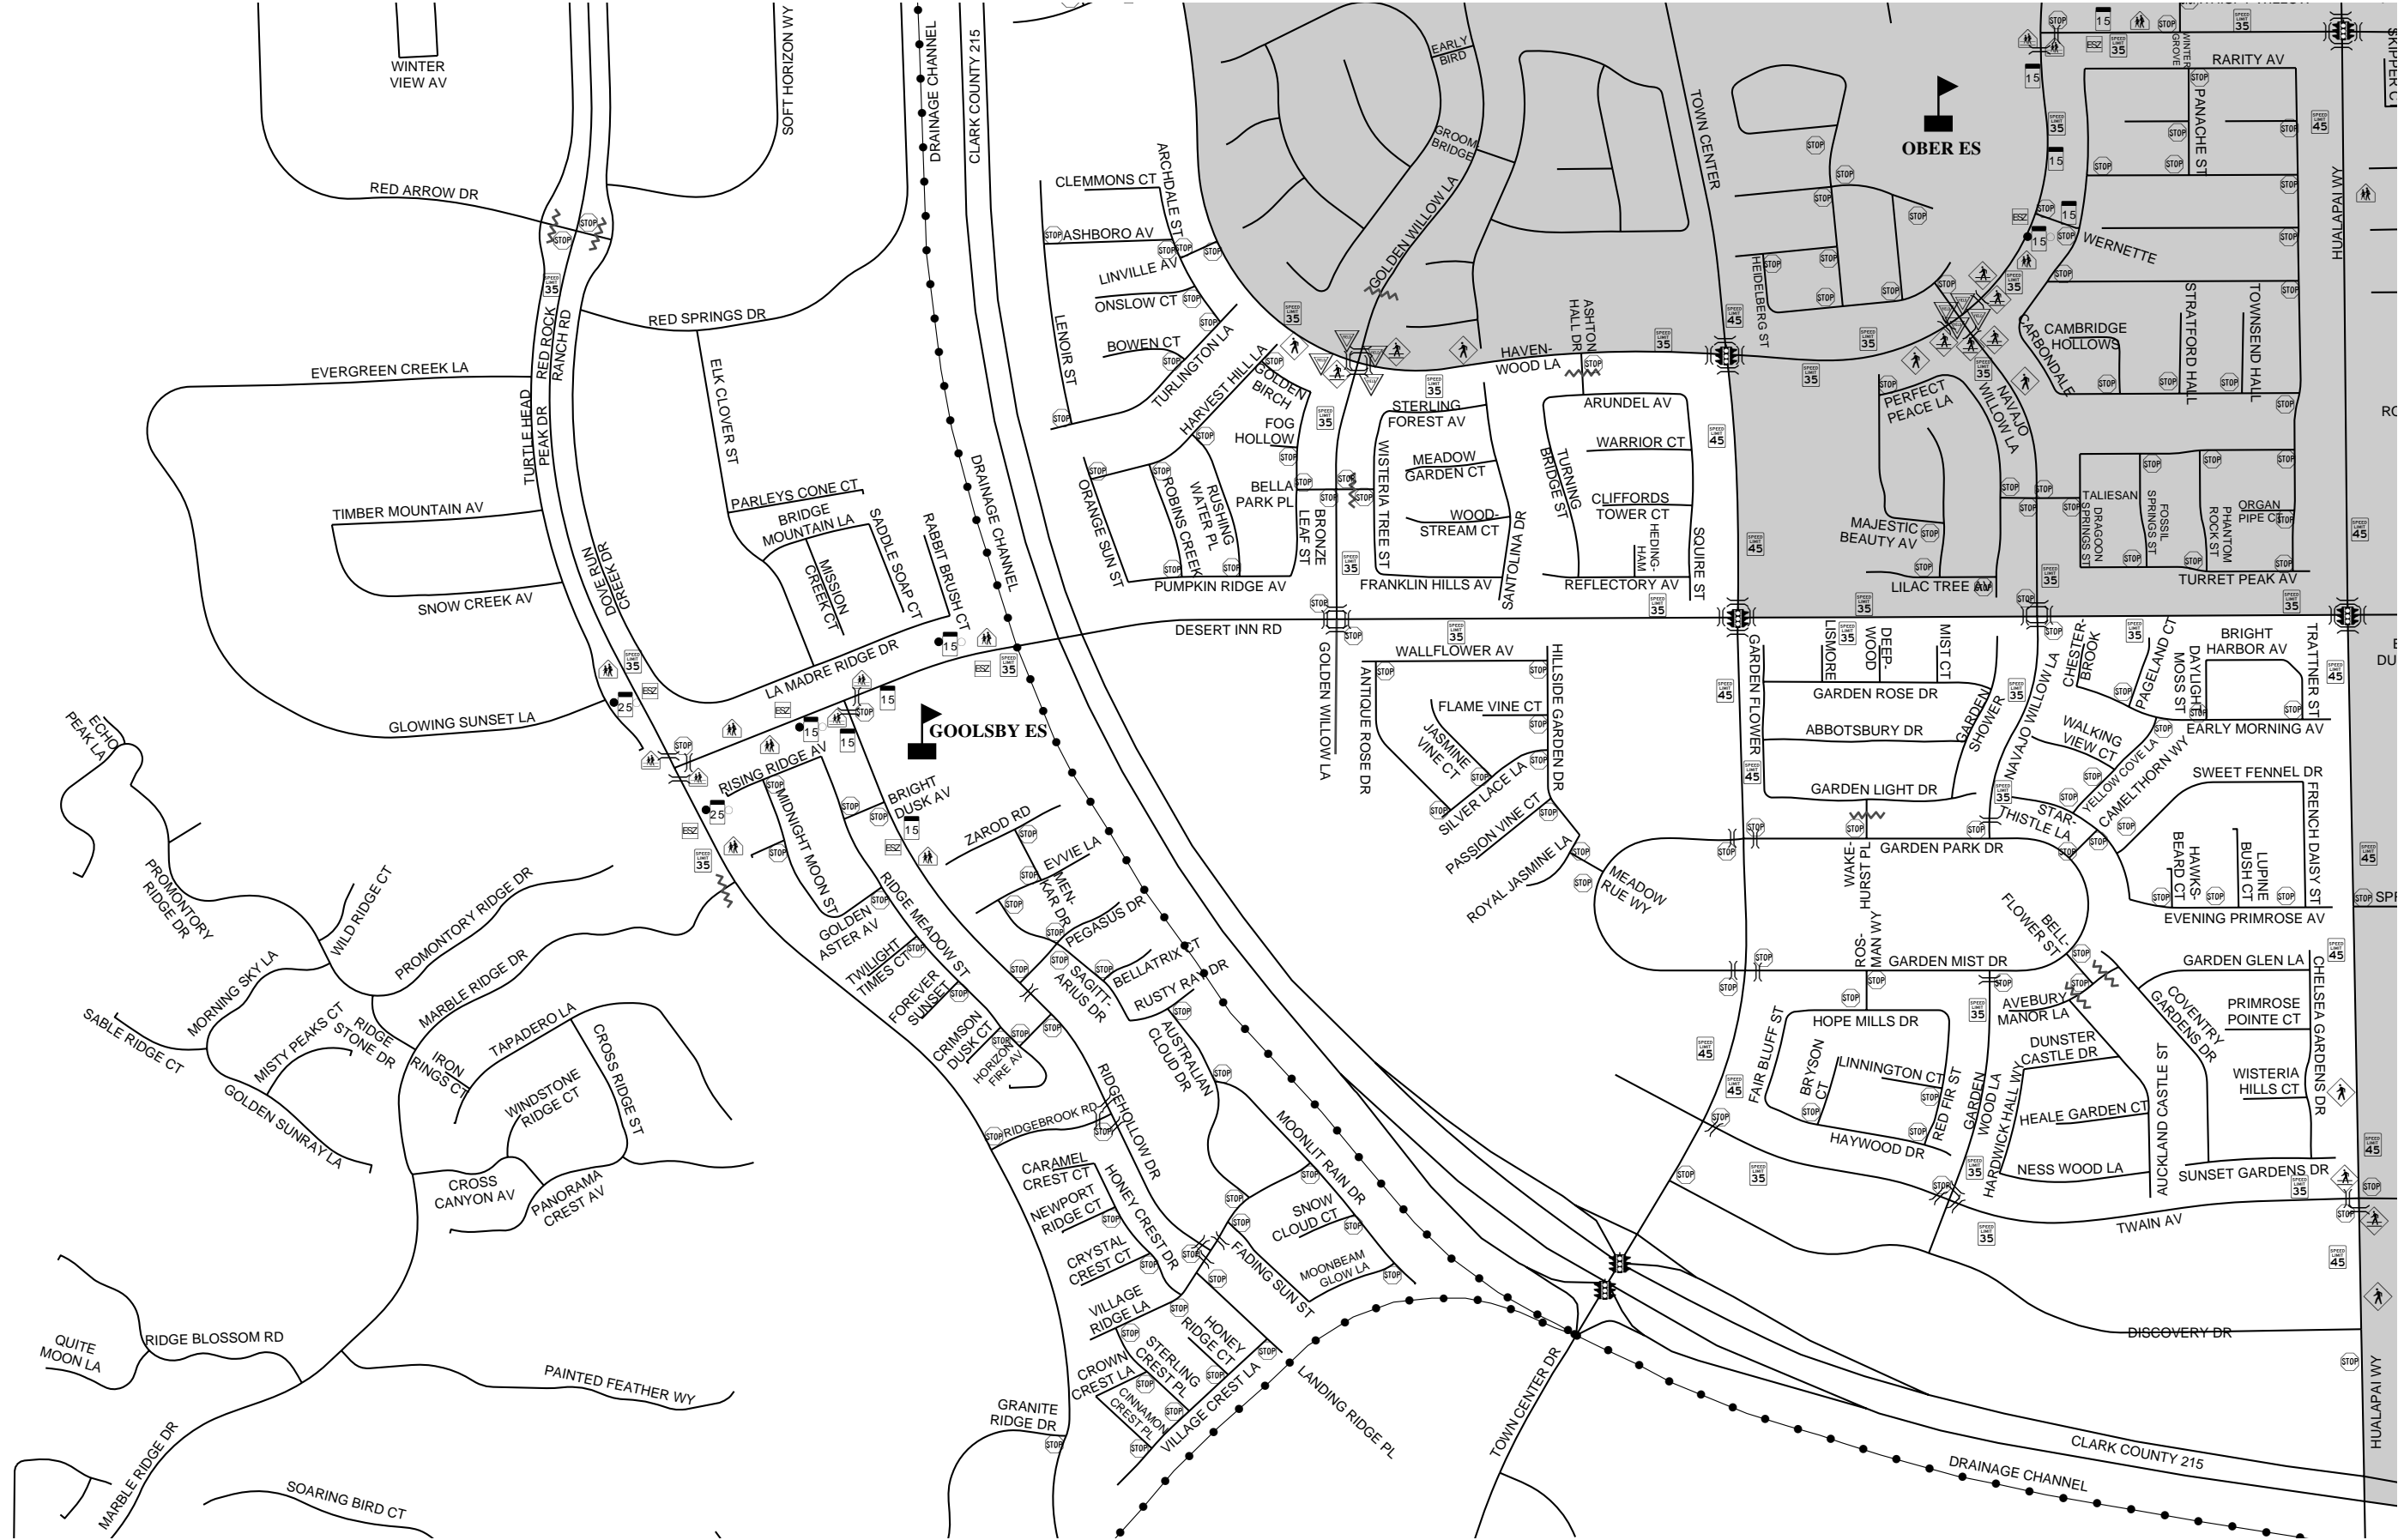

DISCLAIMER:  
This map is provided to assist parents/guardians and students in the selection of a walking/bicycling route to and from school. The location of traffic control devices and roadway conditions will change, so parents/guardians must continually review the route with their child/children. This information is provided for information purposes only. Nothing herein is warranted by Clark County, and no liability is assumed by Clark County or the Clark County School District for the information provided, including but not limited to the accuracy of the data shown herein. Instructions and legend are located on the other side of this map. Speed limits are 25 mph unless otherwise noted. For more information see [http://www.accessclarkcounty.com/pubworks/Neighborhood/School\\_Safe\\_Route.htm](http://www.accessclarkcounty.com/pubworks/Neighborhood/School_Safe_Route.htm)

# JUDY & JOHN GOOLSBY ELEMENTARY SCHOOL

11175 West Desert Inn Road  
Bell Times 9:00 - 3:11

799-2520  
9 Month

GOOLSBY ELEM-9  
SAFE ROUTE TO SCHOOL MAP