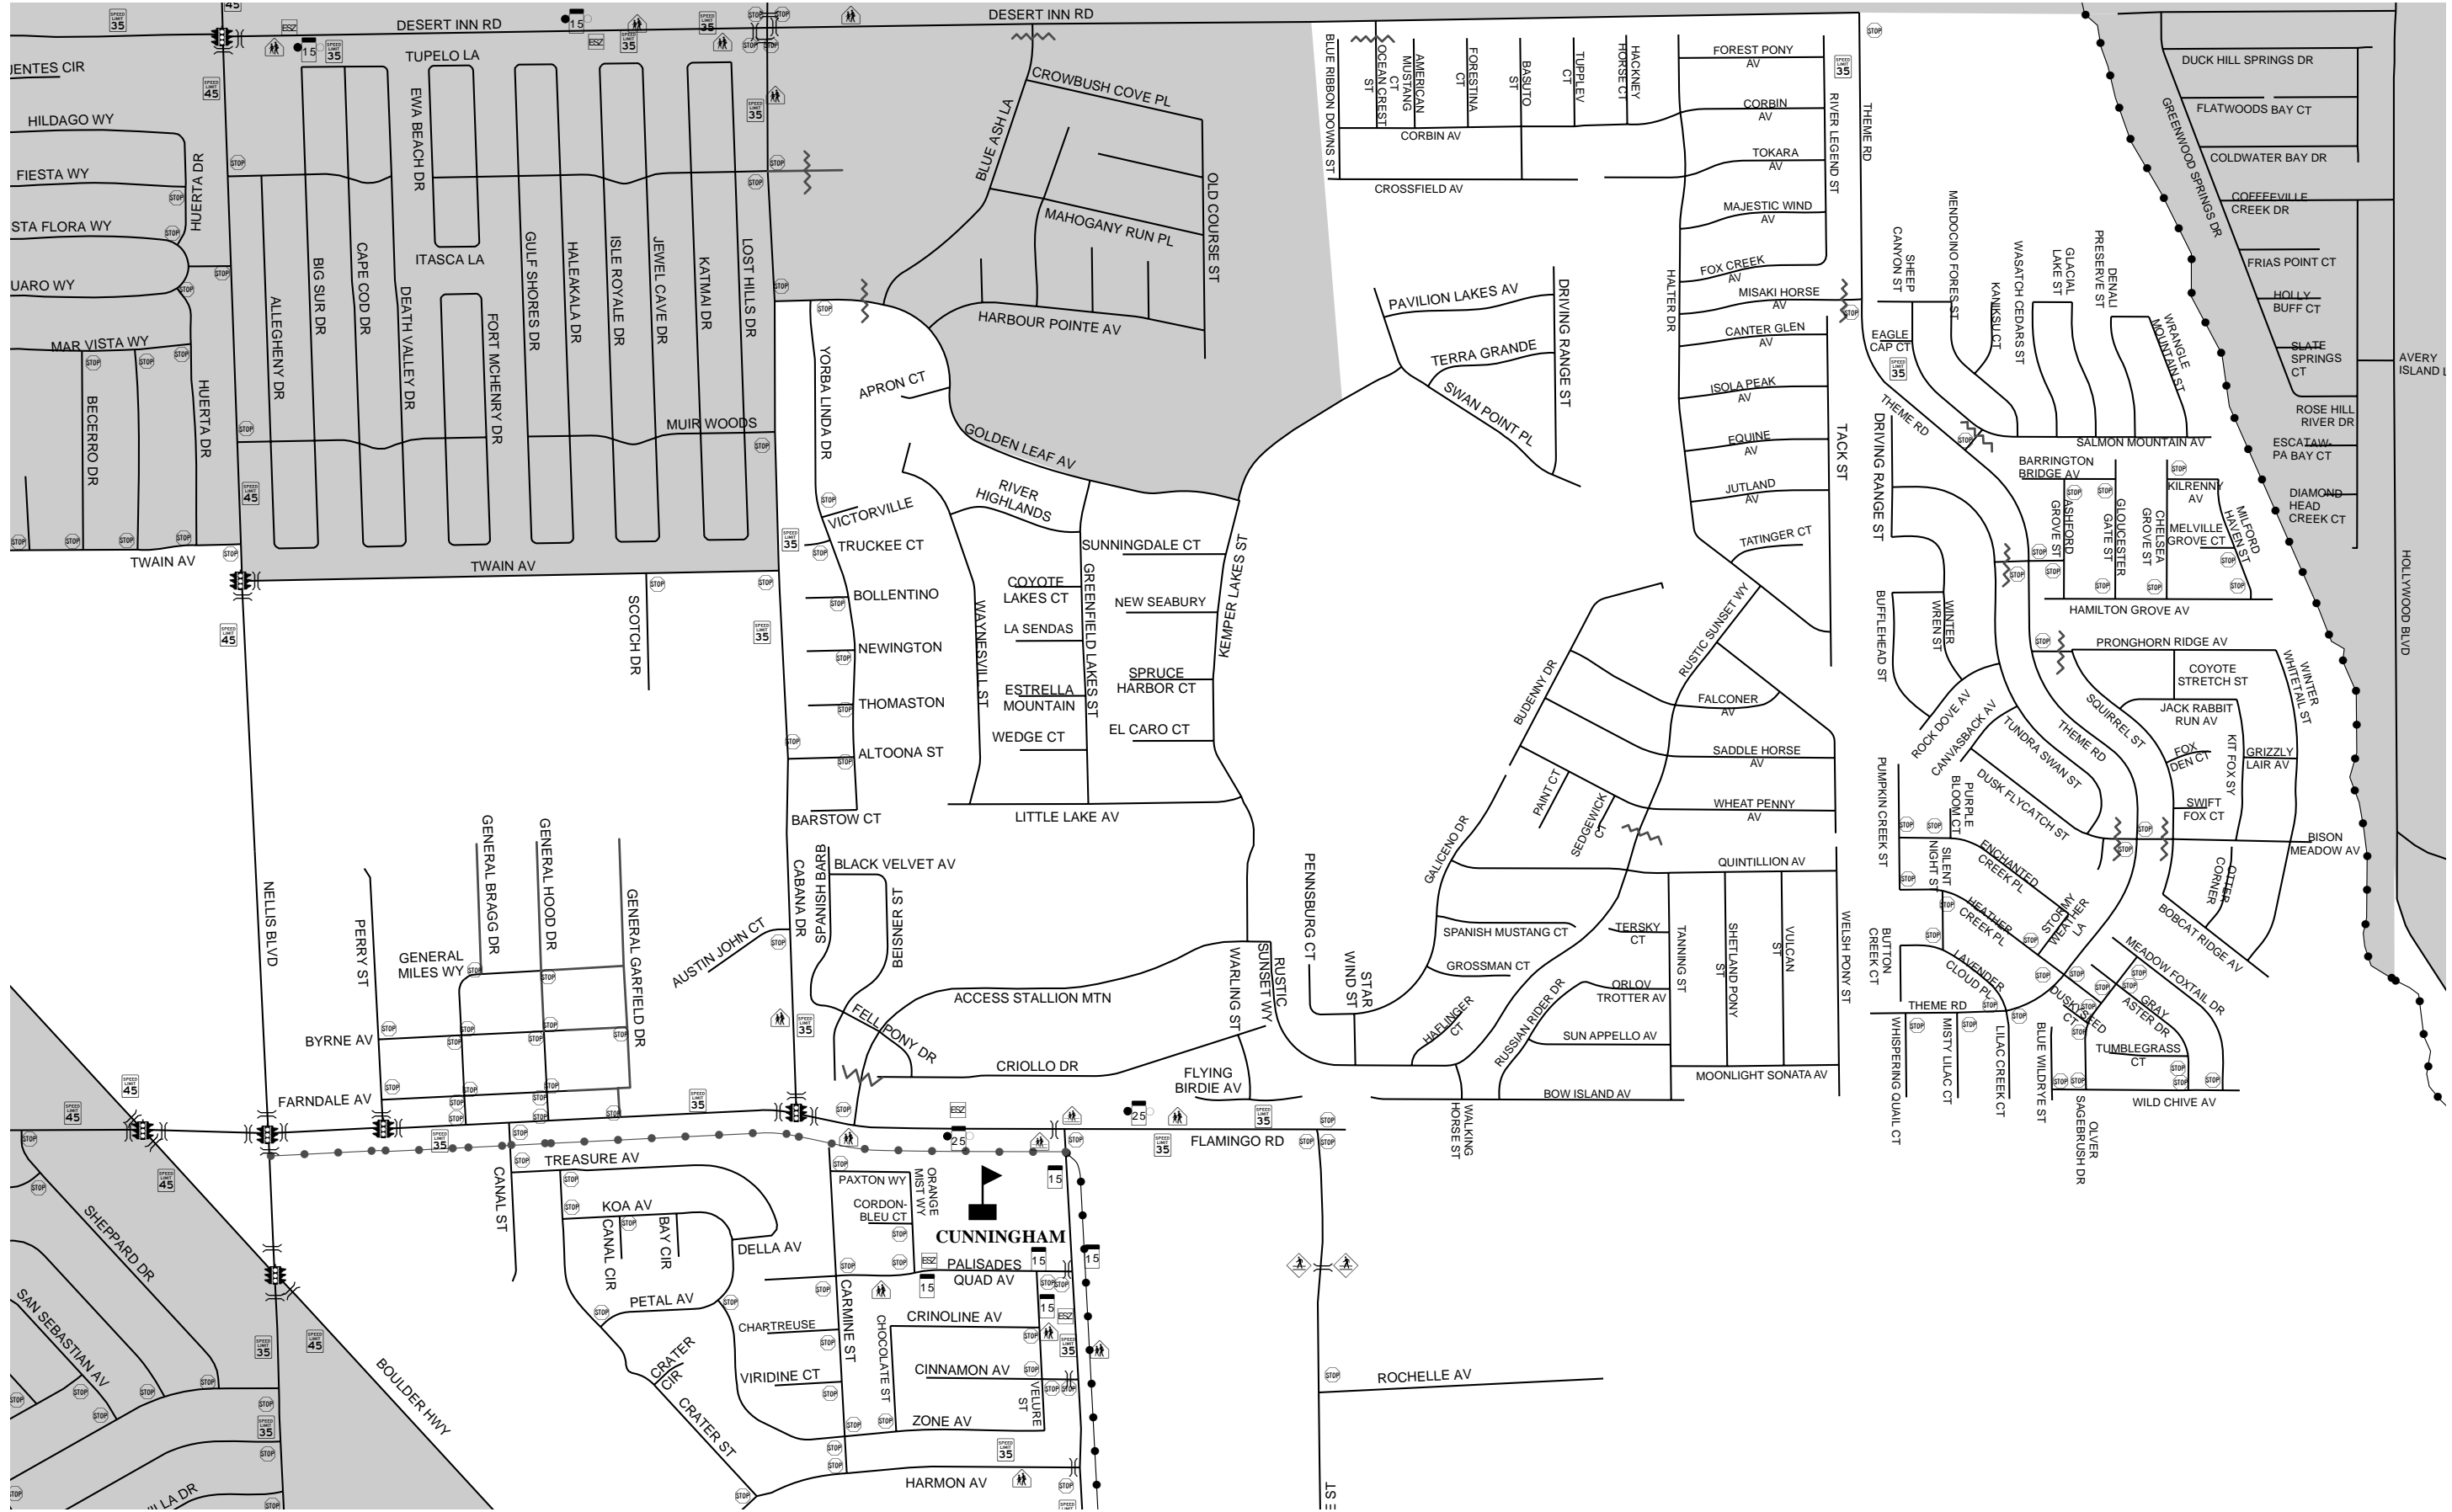

DISCLAIMER:
This map is provided to assist parents/guardians and students in the selection of a walking/bicycling route to and from school. The location of traffic control devices and roadway conditions will change, so parents/guardians must continually review the route with their child/children. This information is provided for information purposes only. Nothing herein is warranted by Clark County, and no liability is assumed by Clark County or the Clark County School District for the information provided, including but not limited to the accuracy of the data shown herein. Instructions and legend are located on the other side of this map. Speed limits are 25 mph unless otherwise noted. <http://www.accessclarkcounty.com/pubworks/Neighborhood/School_Safe_Route.htm>

CYNTHIA CUNNINGHAM ELEMENTARY SCHOOL
4145 Jimmy Durante Blvd 799-8780 Bell Times 9:00 - 3:11 12 Month
SISTER ROBERT J. BAILEY ELEMENTARY SCHOOL
4525 Jimmy Durante Blvd 799-7510 Bell Times 9:10 - 3:21 12 Month (North 1 of 2)

2008-2009

CUNNINGHAM ELEM-12
BAILEY ELEM-12

S A F E R O U T E T O S C H O O L M A P