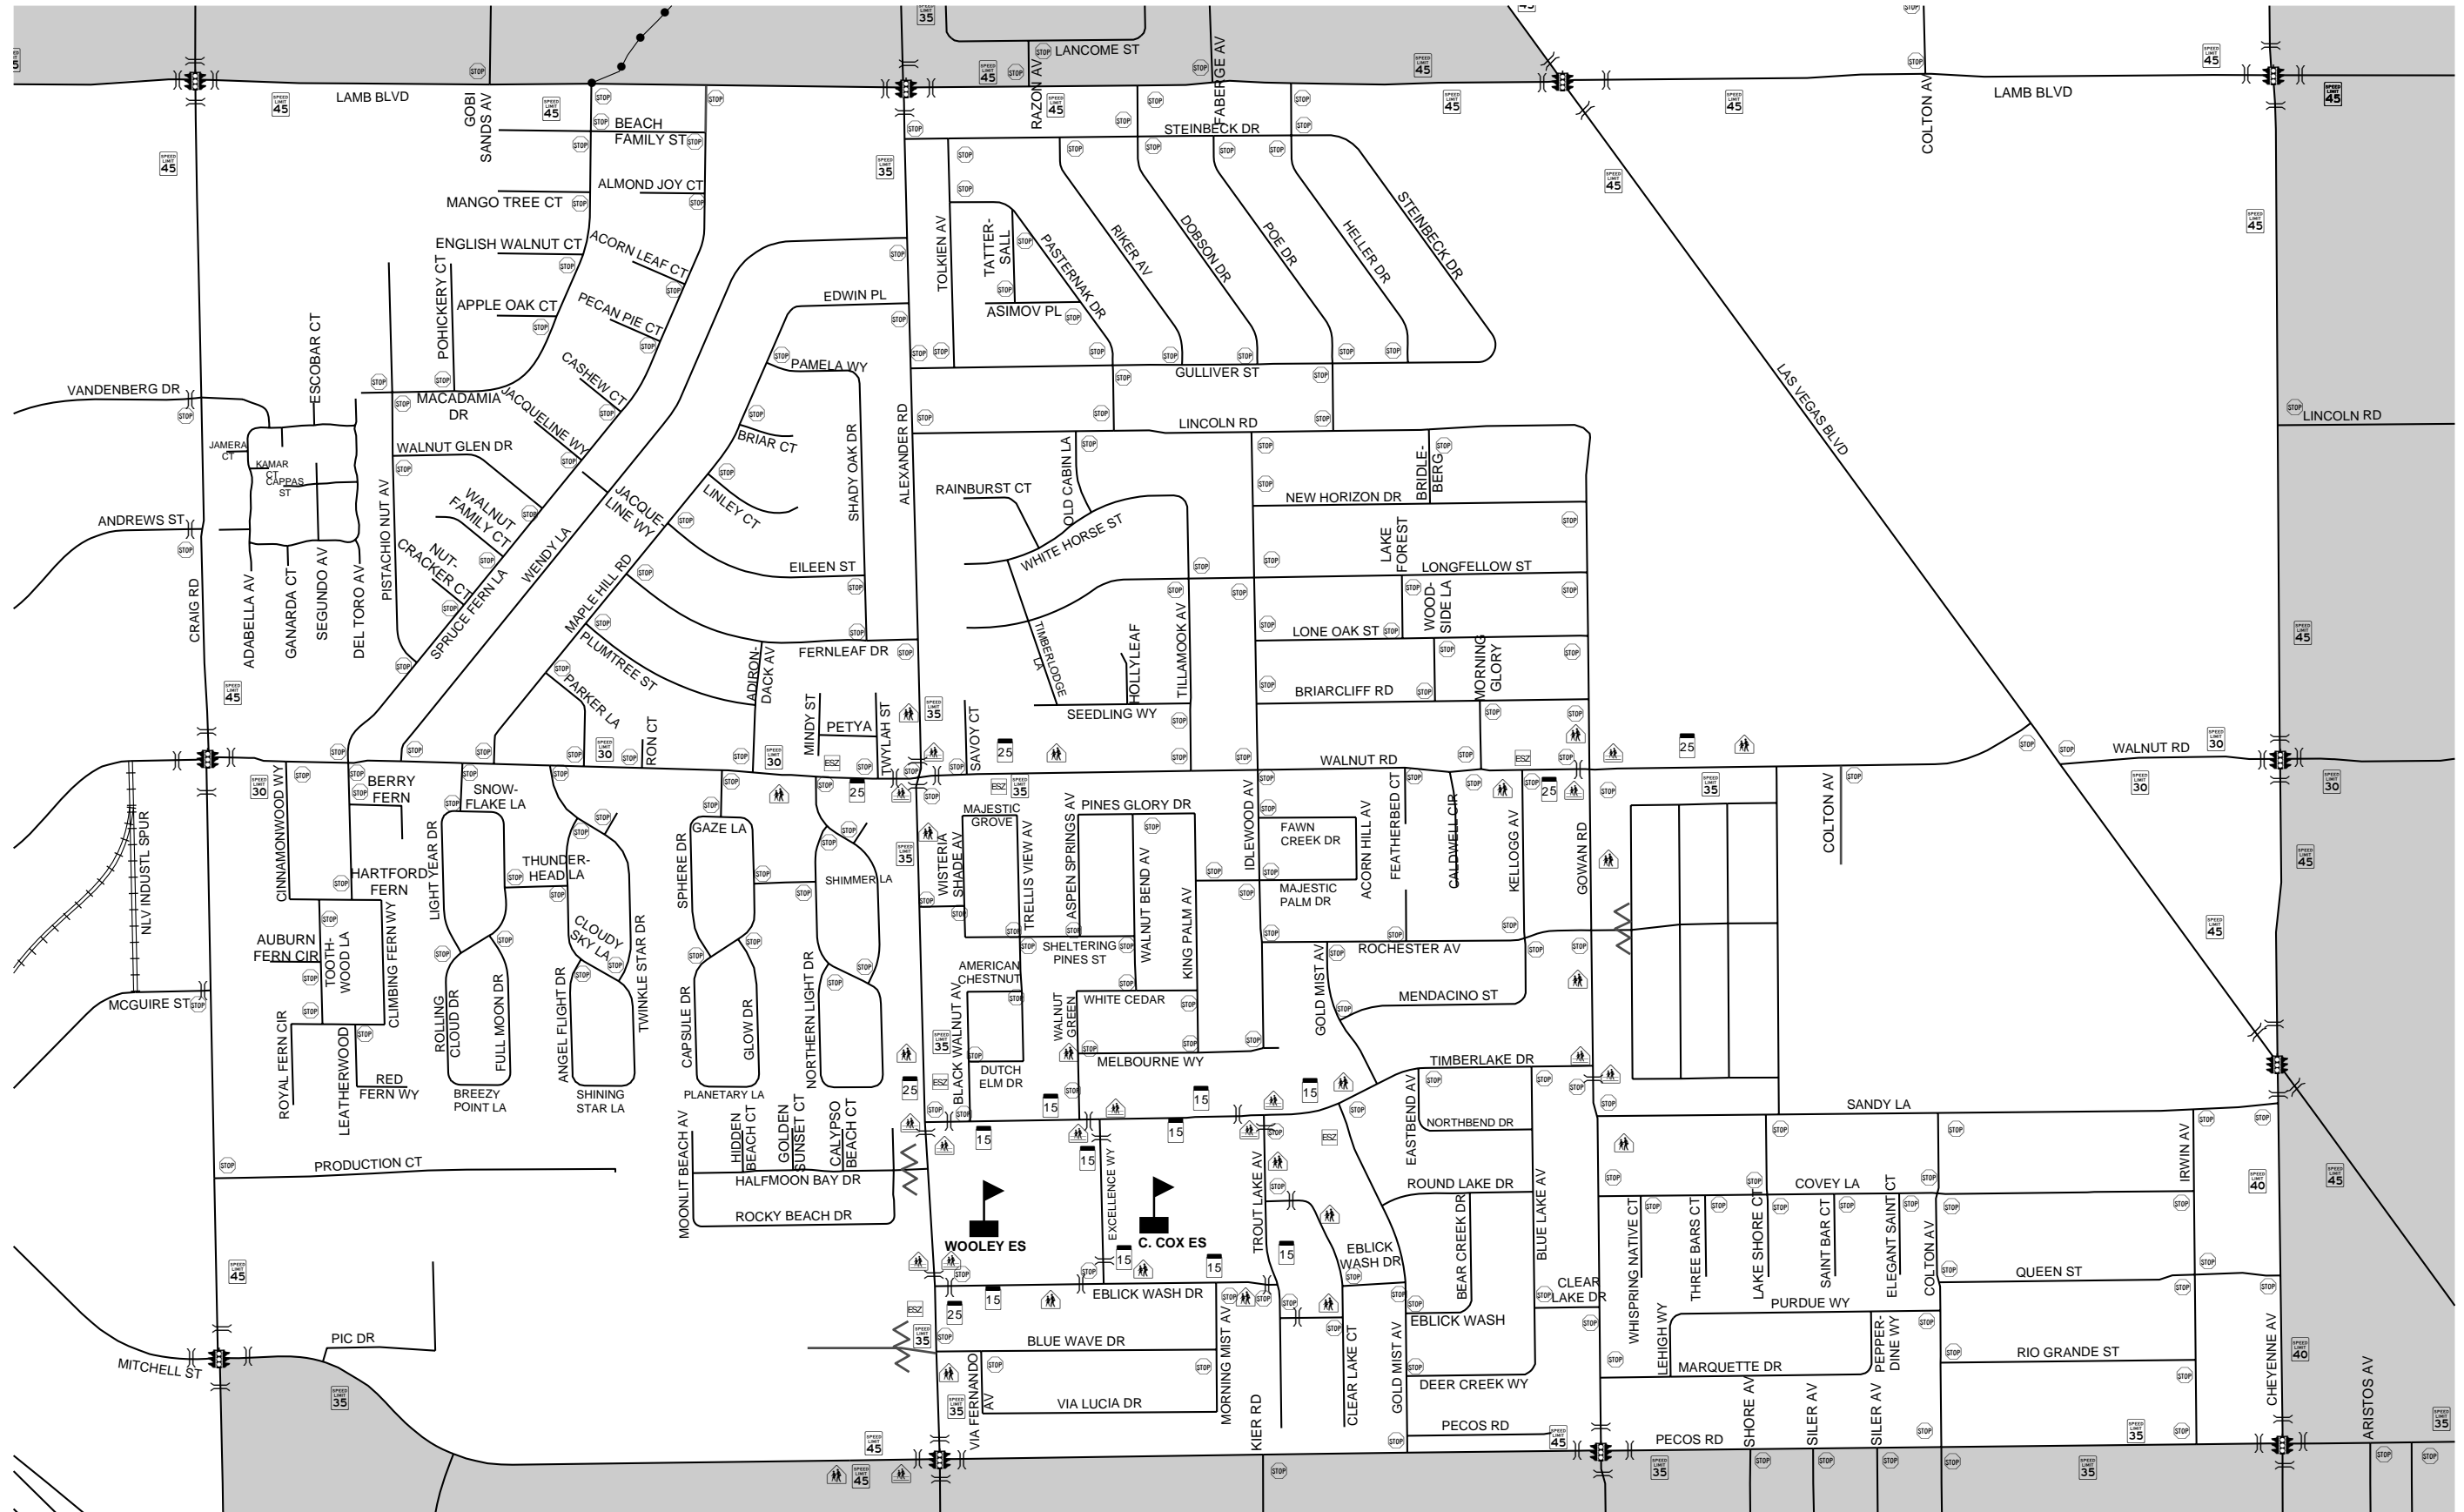

DISCLAIMER:
 This map is provided to assist parents/guardians and students in the selection of a walking/bicycling route to and from school. The location of traffic control devices and roadway conditions will change, so parents/guardians must continually review the route with their child/children. This information is provided for information purposes only. Nothing herein is warranted by Clark County, and no liability is assumed by Clark County or the Clark County School District for the information provided, including but not limited to the accuracy of the data shown herein. Instructions and legend are located on the other side of this map. Speed limits are 25 mph unless otherwise noted. For more information see http://www.accessclarkcounty.com/pubworks/Neighborhood/School_Safe_Route.htm

GWENDOLYN WOOLLEY ELEMENTARY SCHOOL

3955 Timberlake Drive 799-4970 Bell Times 8:50 - 3:01 12 Month

CLYDE C. COX ELEMENTARY SCHOOL

3855 Timberlake Drive 799-4990 Bell Times 9:15 - 3:26 12 Month

2008-2009

G. WOOLLEY ELEM-12
 C. COX ELEM-12

S
A
F
E
R
O
U
T
E
T
O
S
C
H
O
O
L
M
A
P