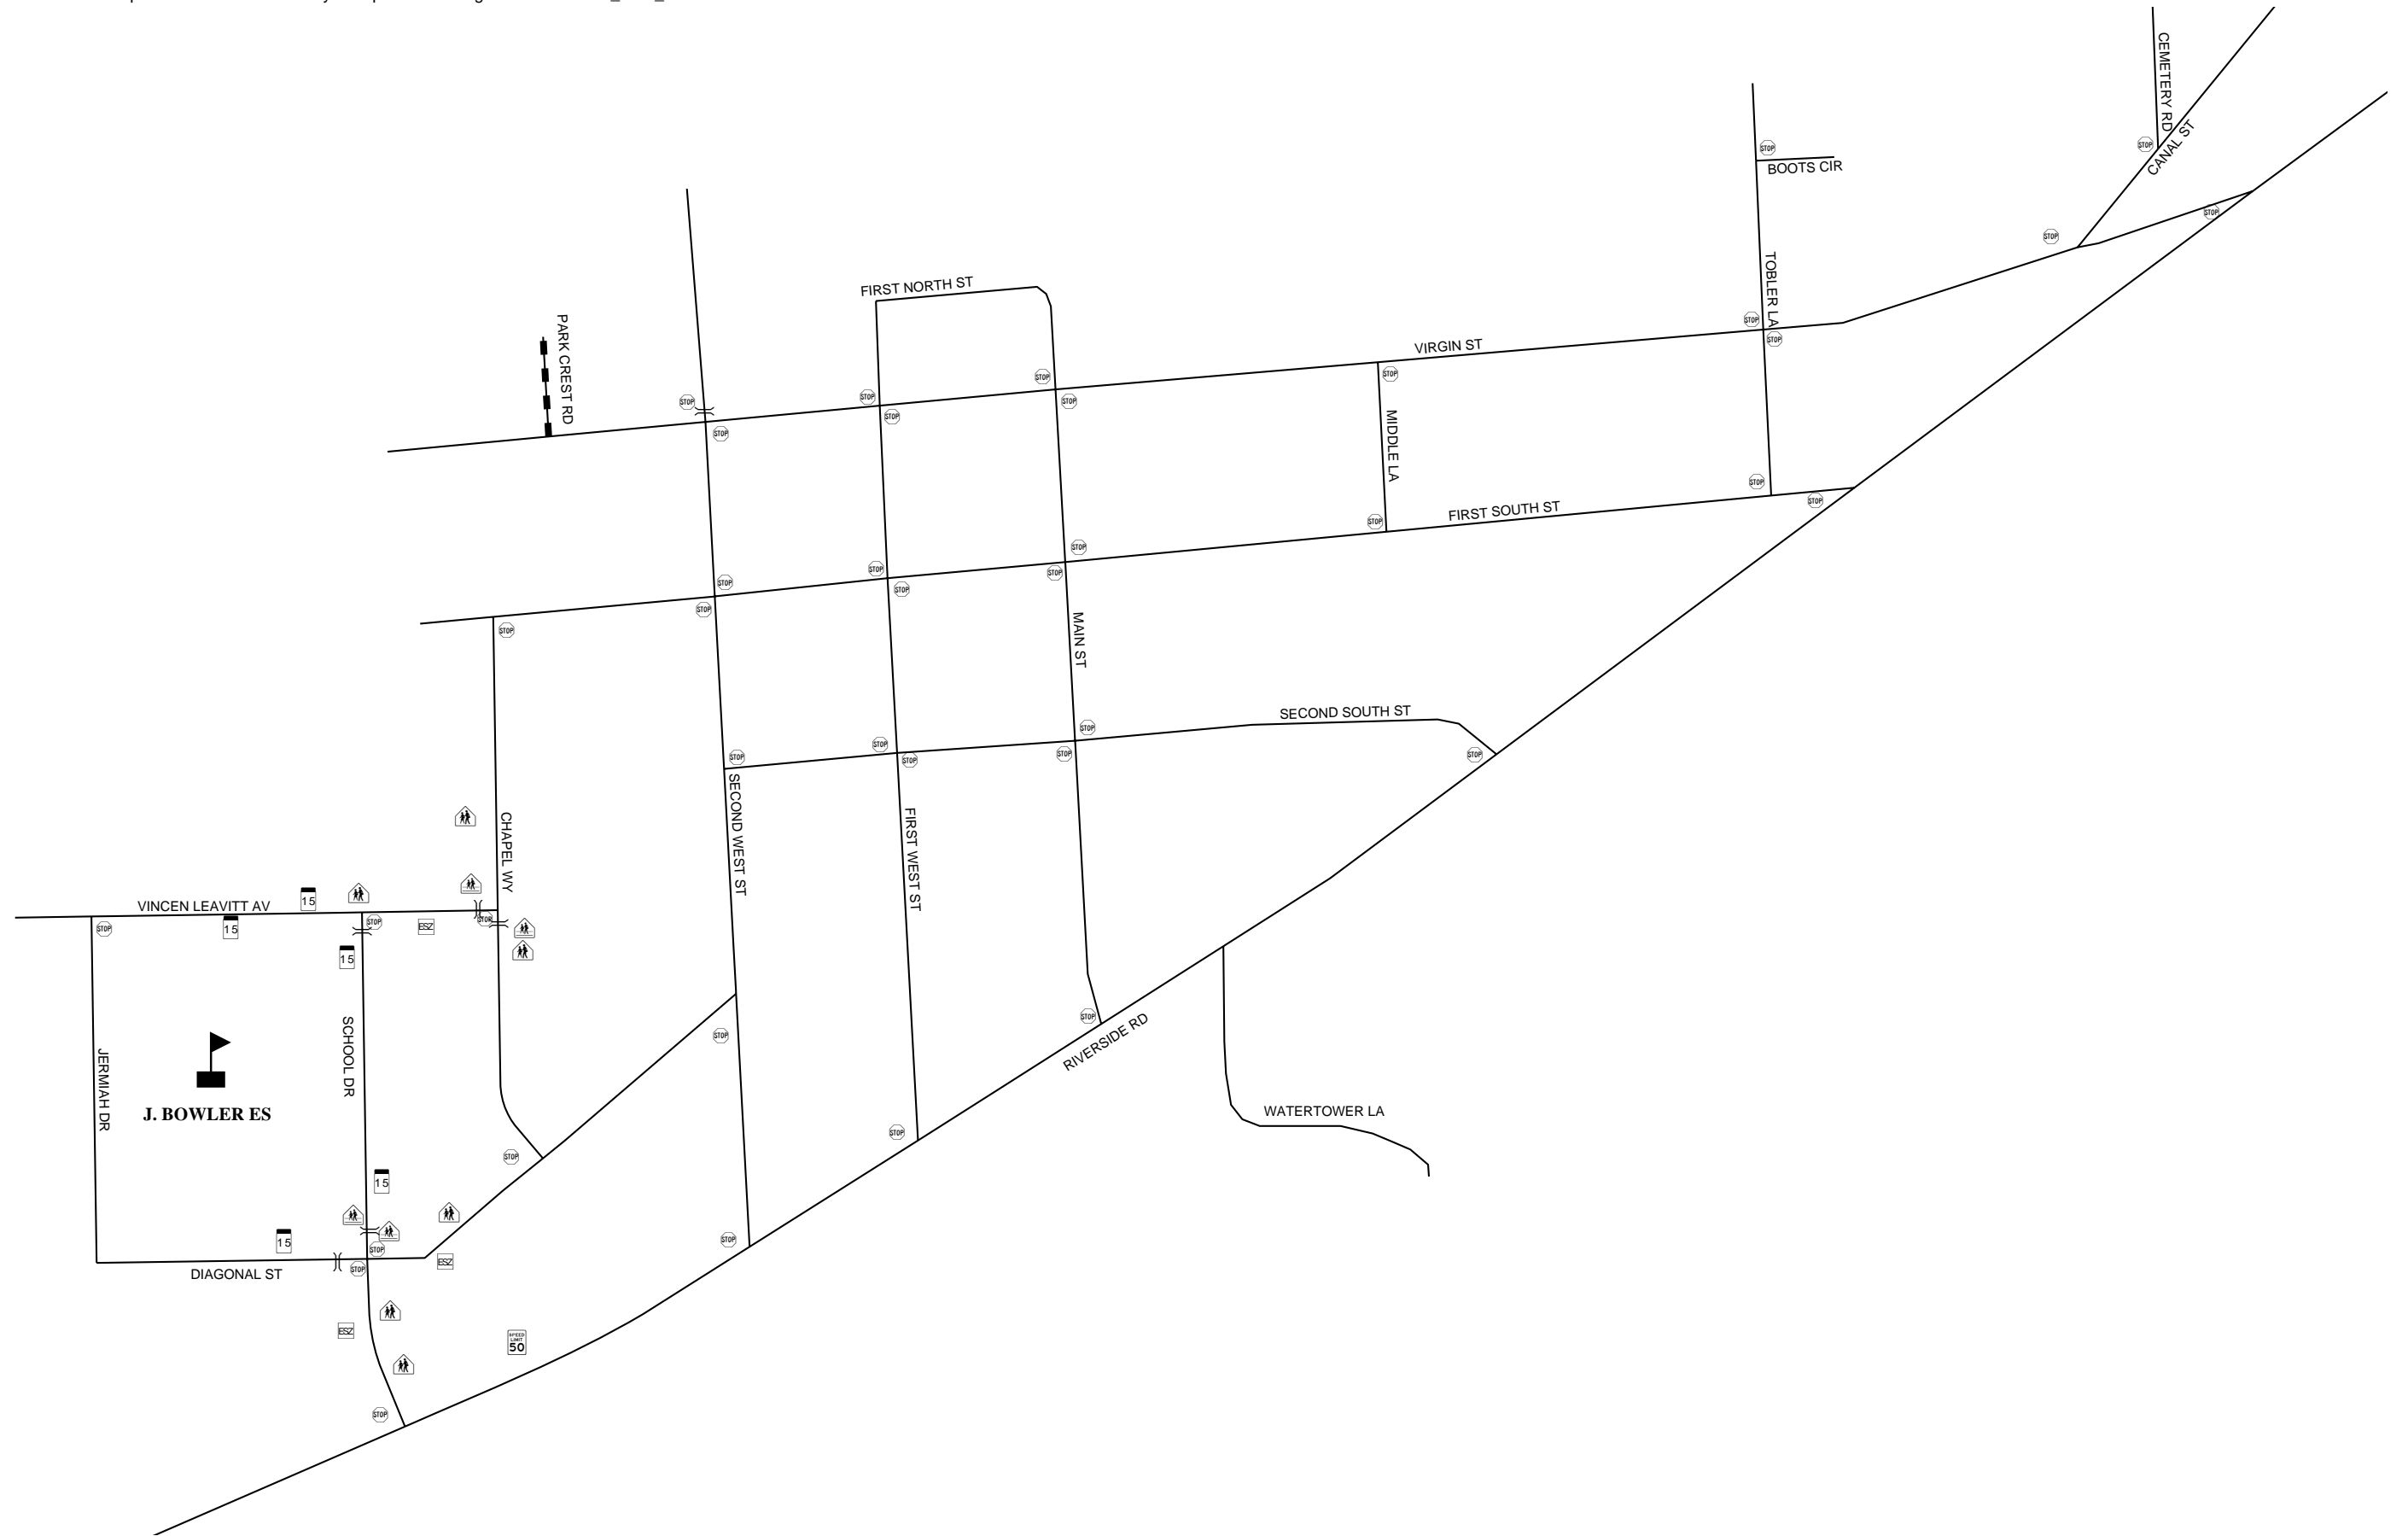

DISCLAIMER:
This map is provided to assist parents/guardians and students in the selection of a walking/bicycling route to and from school. The location of traffic control devices and roadway conditions will change, so parents/guardians must continually review the route with their child/children. This information is provided for information purposes only. Nothing herein is warranted by Clark County, and no liability is assumed by Clark County or the Clark County School District for the information provided, including but not limited to the accuracy of the data shown herein. Instructions and legend are located on the other side of this map. Speed limits are 25 mph unless otherwise noted. For more information see http://www.accessclarkcounty.com/pubworks/Neighborhood/School_Safe_Route.htm

JOSEPH L. BOWLER ELEMENTARY SCHOOL

451 Vincen Leavitt, Bunkerville
Bell Times 9:05 - 3:16

346-1900
9 Month

J. BOWLER ELEM-9

S
A
F
E
R
O
U
T
E
T
O
S
C
H
O
O
L
M
A
P