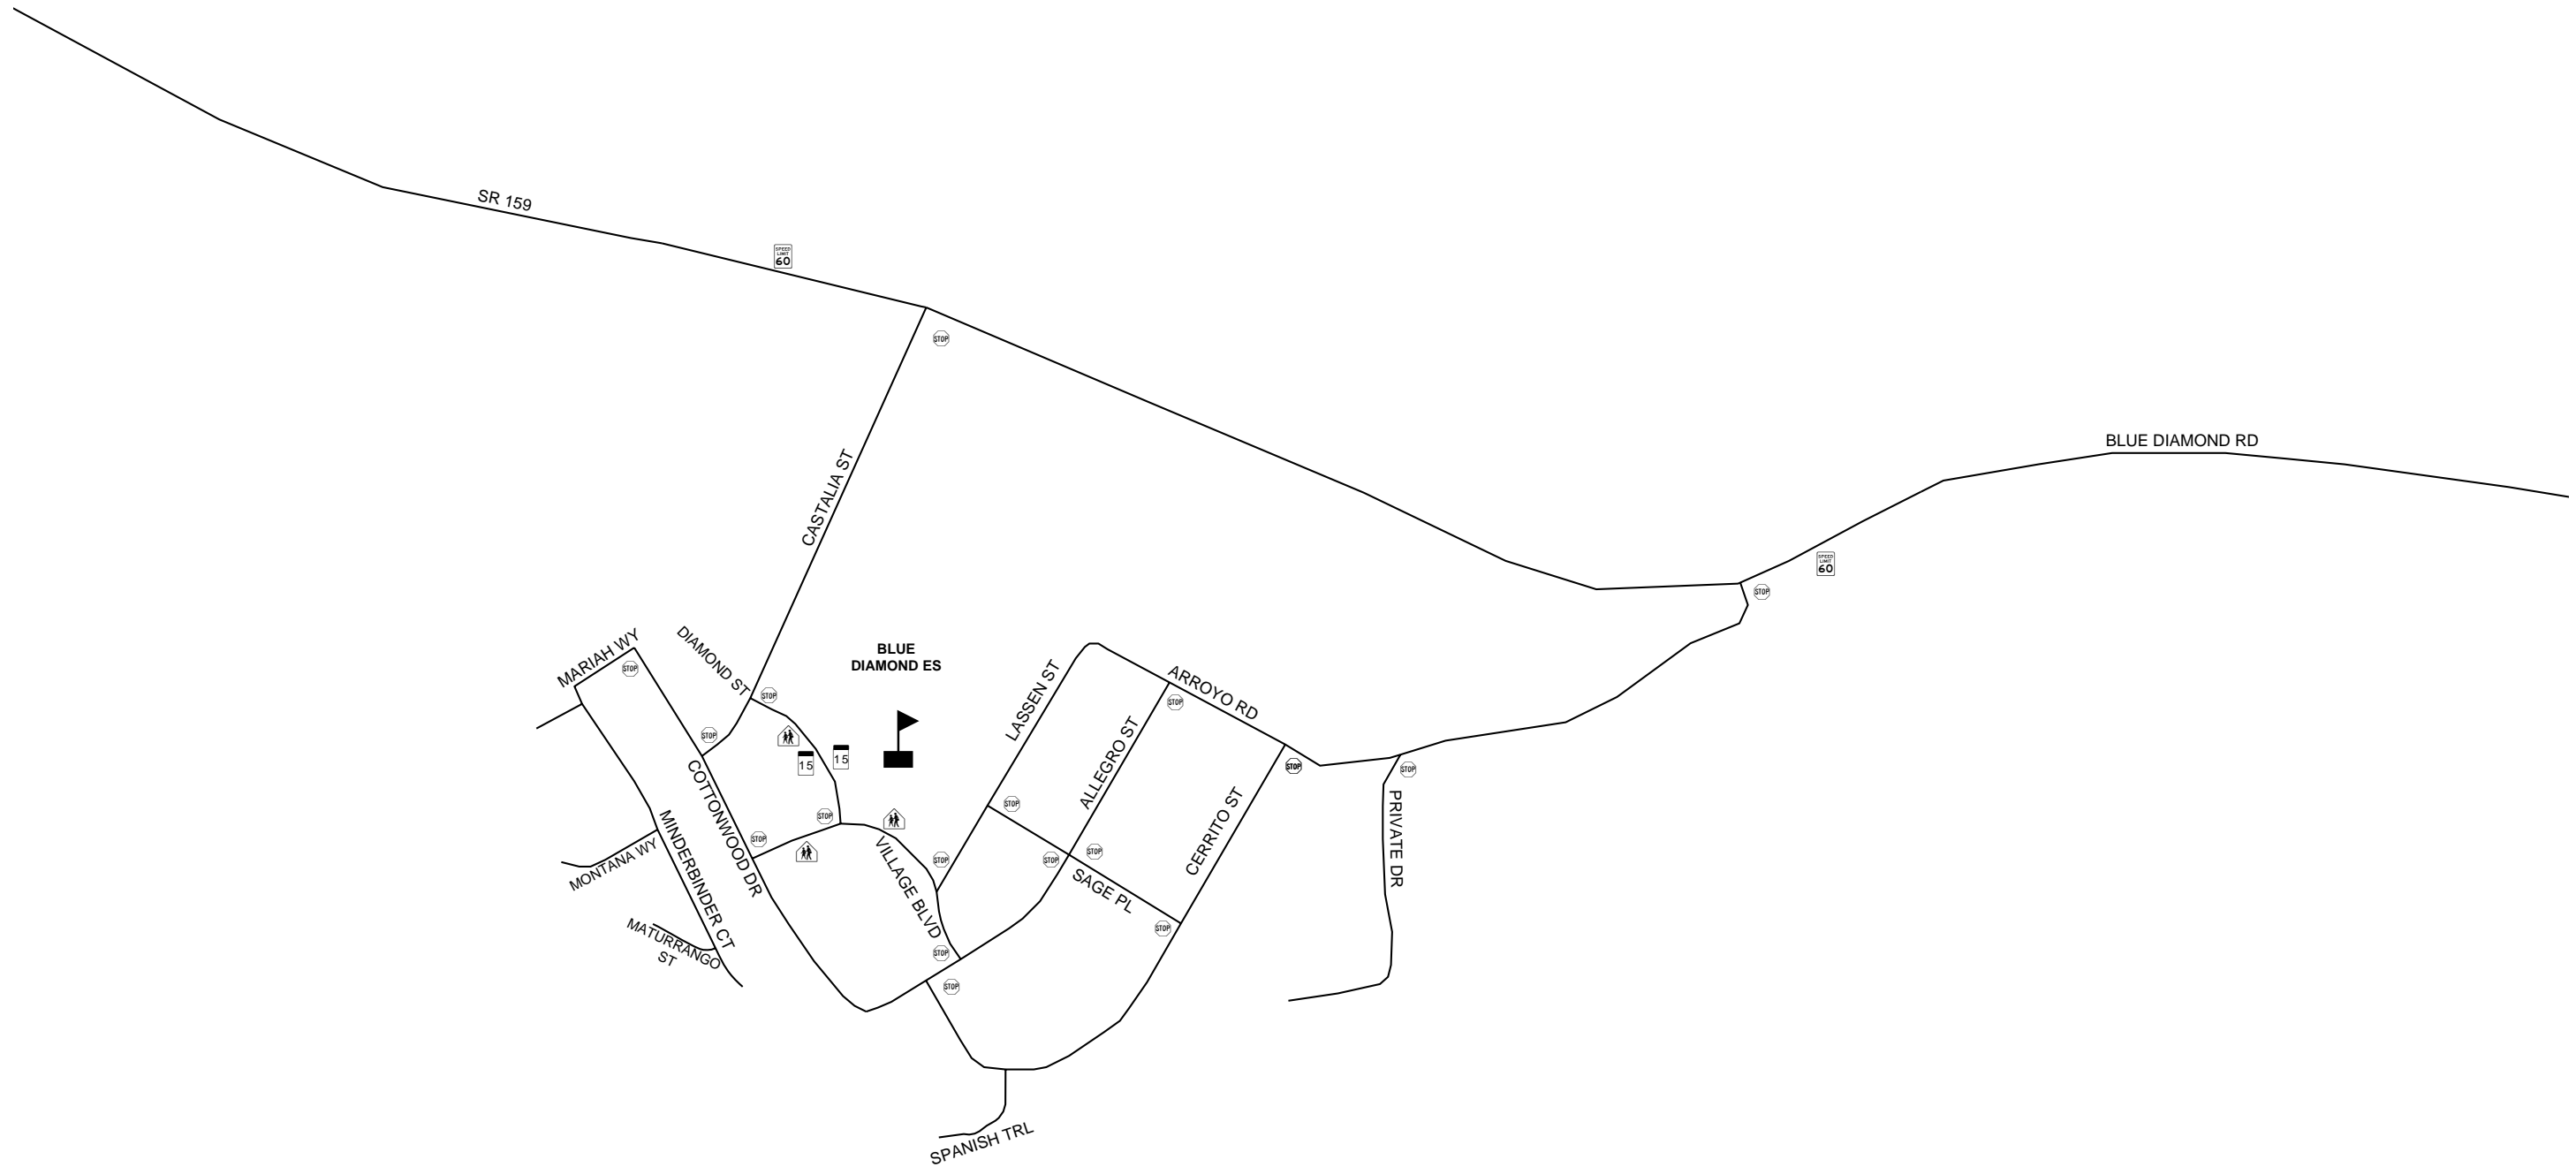

**DISCLAIMER:**

This map is provided to assist parents/guardians and students in the selection of a walking/bicycling route to and from school. The location of traffic control devices and roadway conditions will change, so parents/guardians must continually review the route with their child/children. This information is provided for information purposes only. Nothing herein is warranted by Clark County, and no liability is assumed by Clark County or the Clark County School District for the information provided, including but not limited to the accuracy of the data shown herein. Instructions and legend are located on the other side of this map. Speed limits are 25 mph unless otherwise noted. For more information see [http://www.accessclarkcounty.com/pubworks/Neighborhood/School\\_Safe\\_Route.htm](http://www.accessclarkcounty.com/pubworks/Neighborhood/School_Safe_Route.htm)

# BLUE DIAMOND ELEMENTARY SCHOOL

Blue Diamond 89004

Bell Times 8:25 - 2:36

875-4226

9 Month

2008-2009

BLUE DIAMOND ELEM-9

S  
A  
F  
E  
  
R  
O  
U  
T  
E  
  
T  
O  
  
S  
C  
H  
O  
O  
L  
  
M  
A  
P