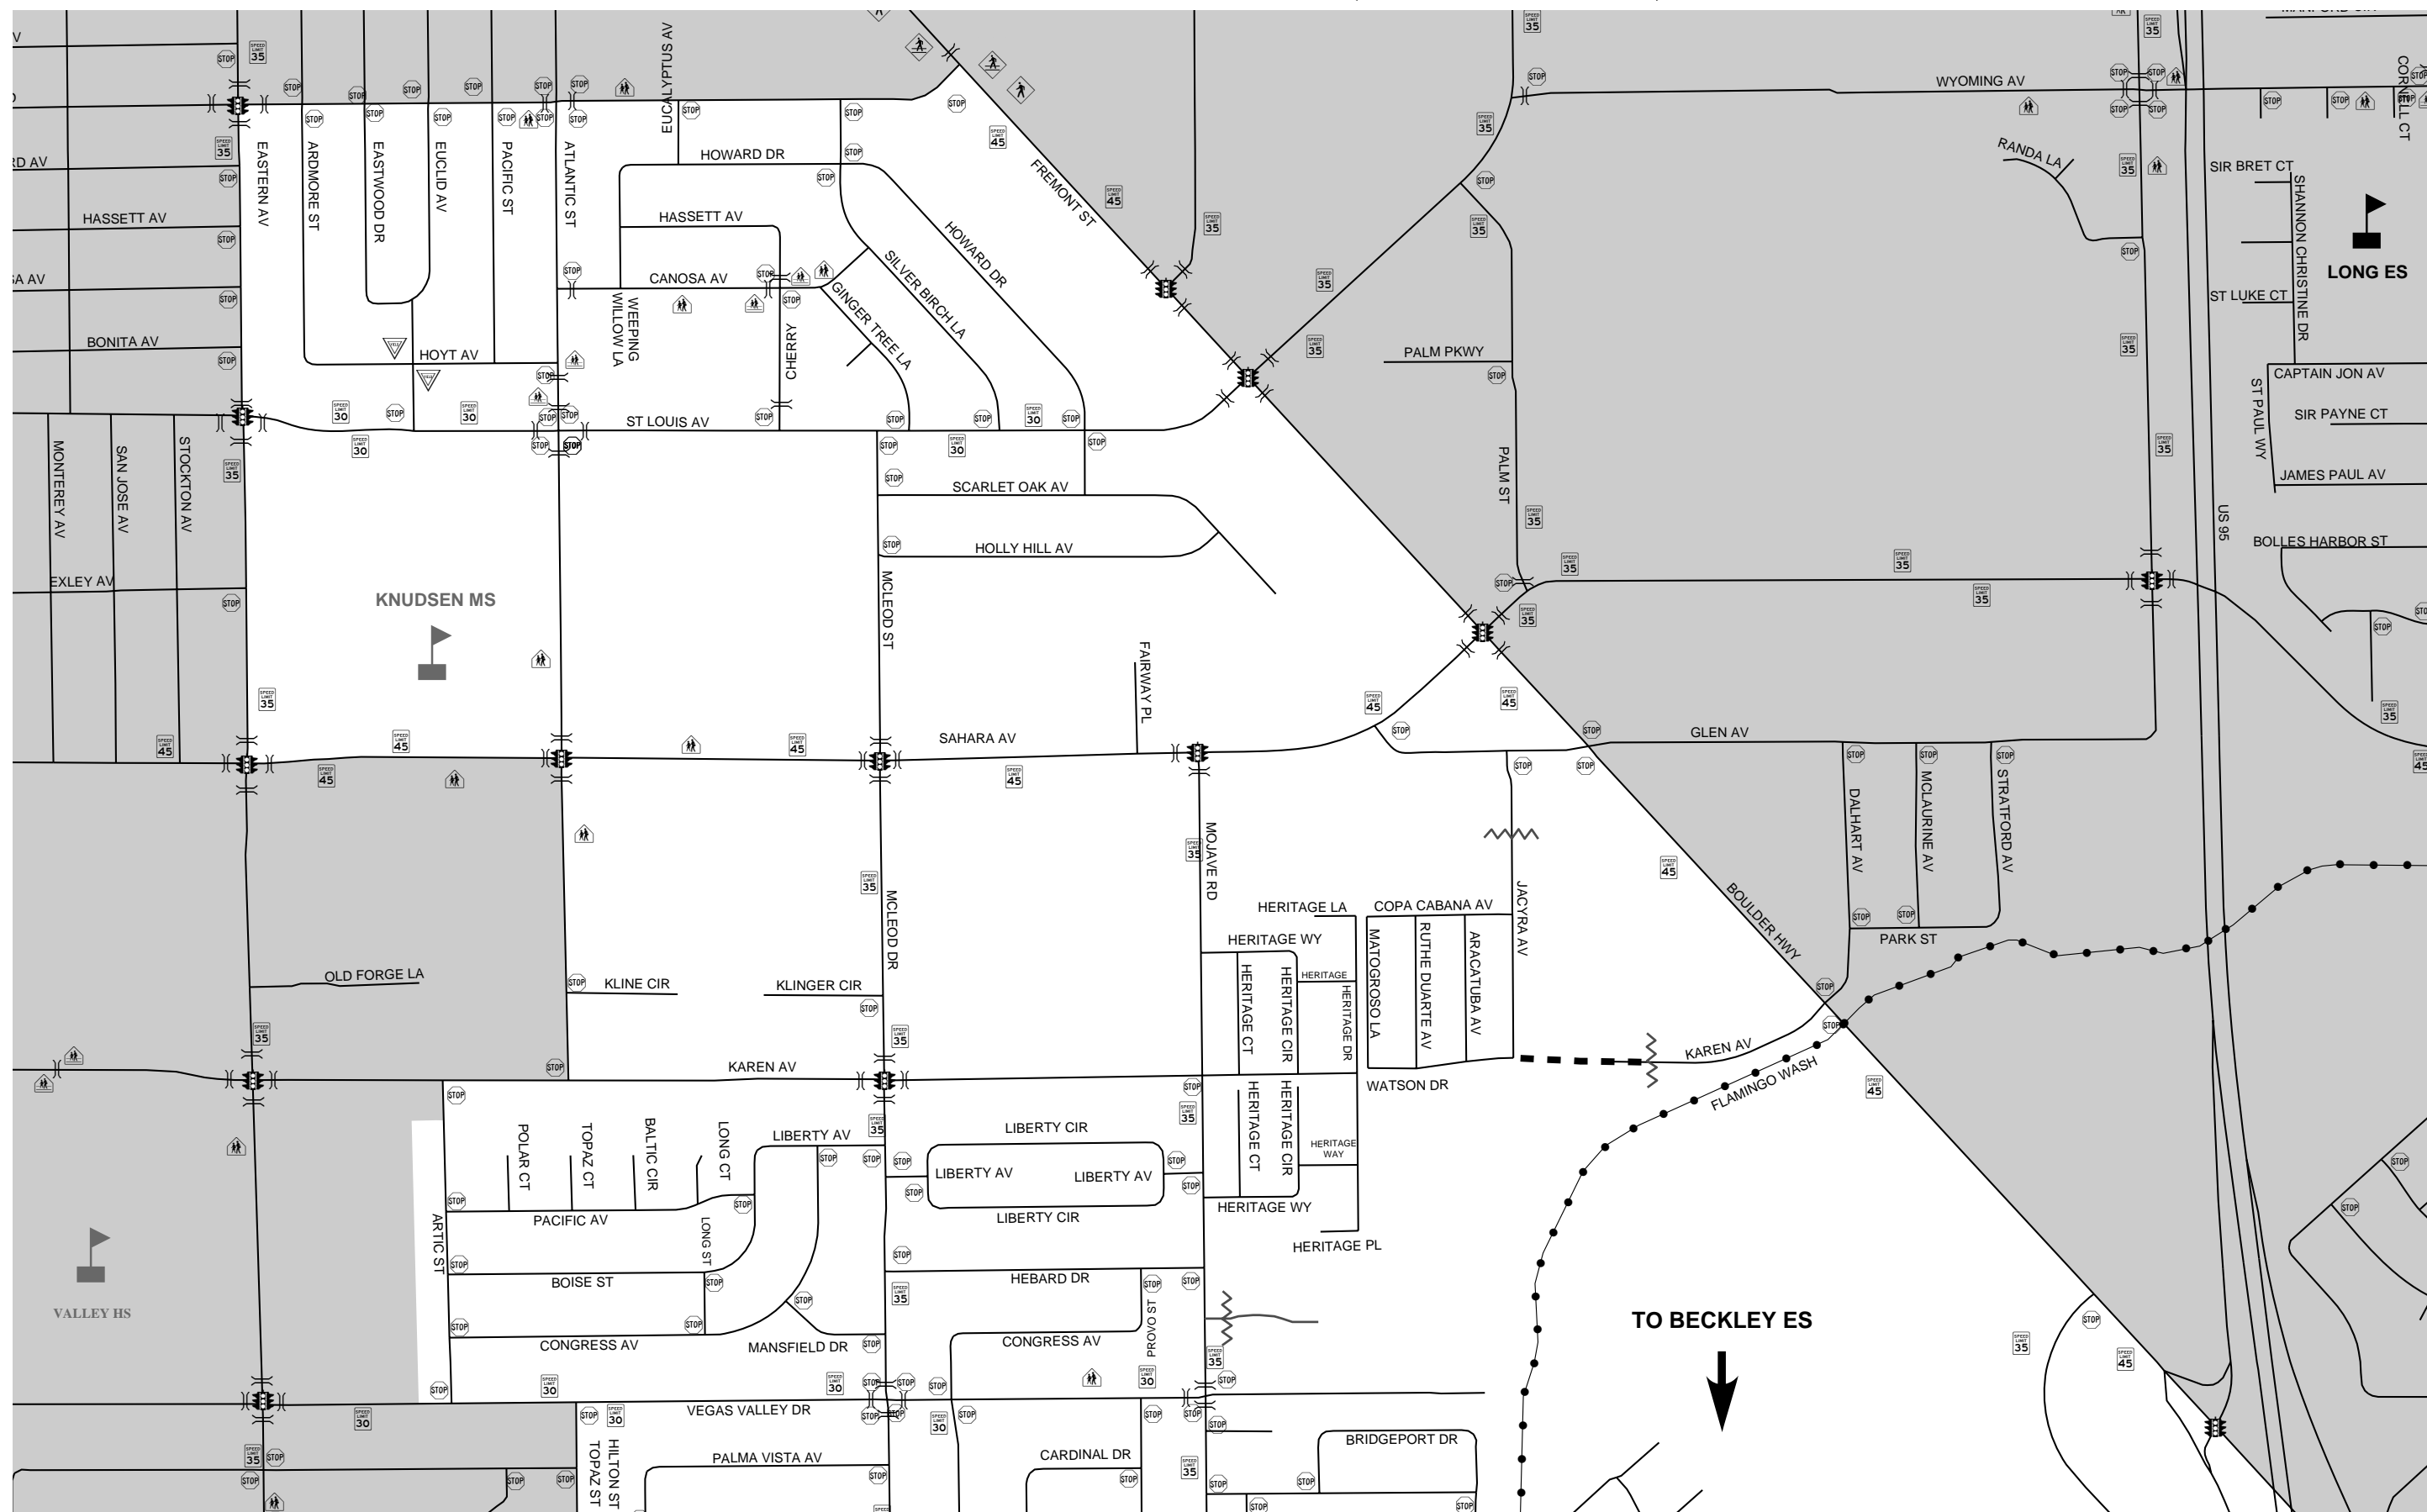

DISCLAIMER:
 This map is provided to assist parents/guardians and students in the selection of a walking/bicycling route to and from school. The location of traffic control devices and roadway conditions will change, so parents/guardians must continually review the route with their child/children. This information is provided for information purposes only. Nothing herein is warranted by Clark County, and no liability is assumed by Clark County or the Clark County School District for the information provided, including but not limited to the accuracy of the data shown herein. Instructions and legend are located on the other side of this map. Speed limits are 25 mph unless otherwise noted. For more information see http://www.accessclarkcounty.com/pubworks/Neighborhood/School_Safe_Route.htm

WILL BECKLEY ELEMENTARY SCHOOL

3223 Glenhurst Drive **799-7700**
Bell Times 9:10 - 3:21 (North Half 1 of 2) **12 Month**

W. BECKLEY ELEM-12

SAFE ROUTE TO SCHOOL MAP