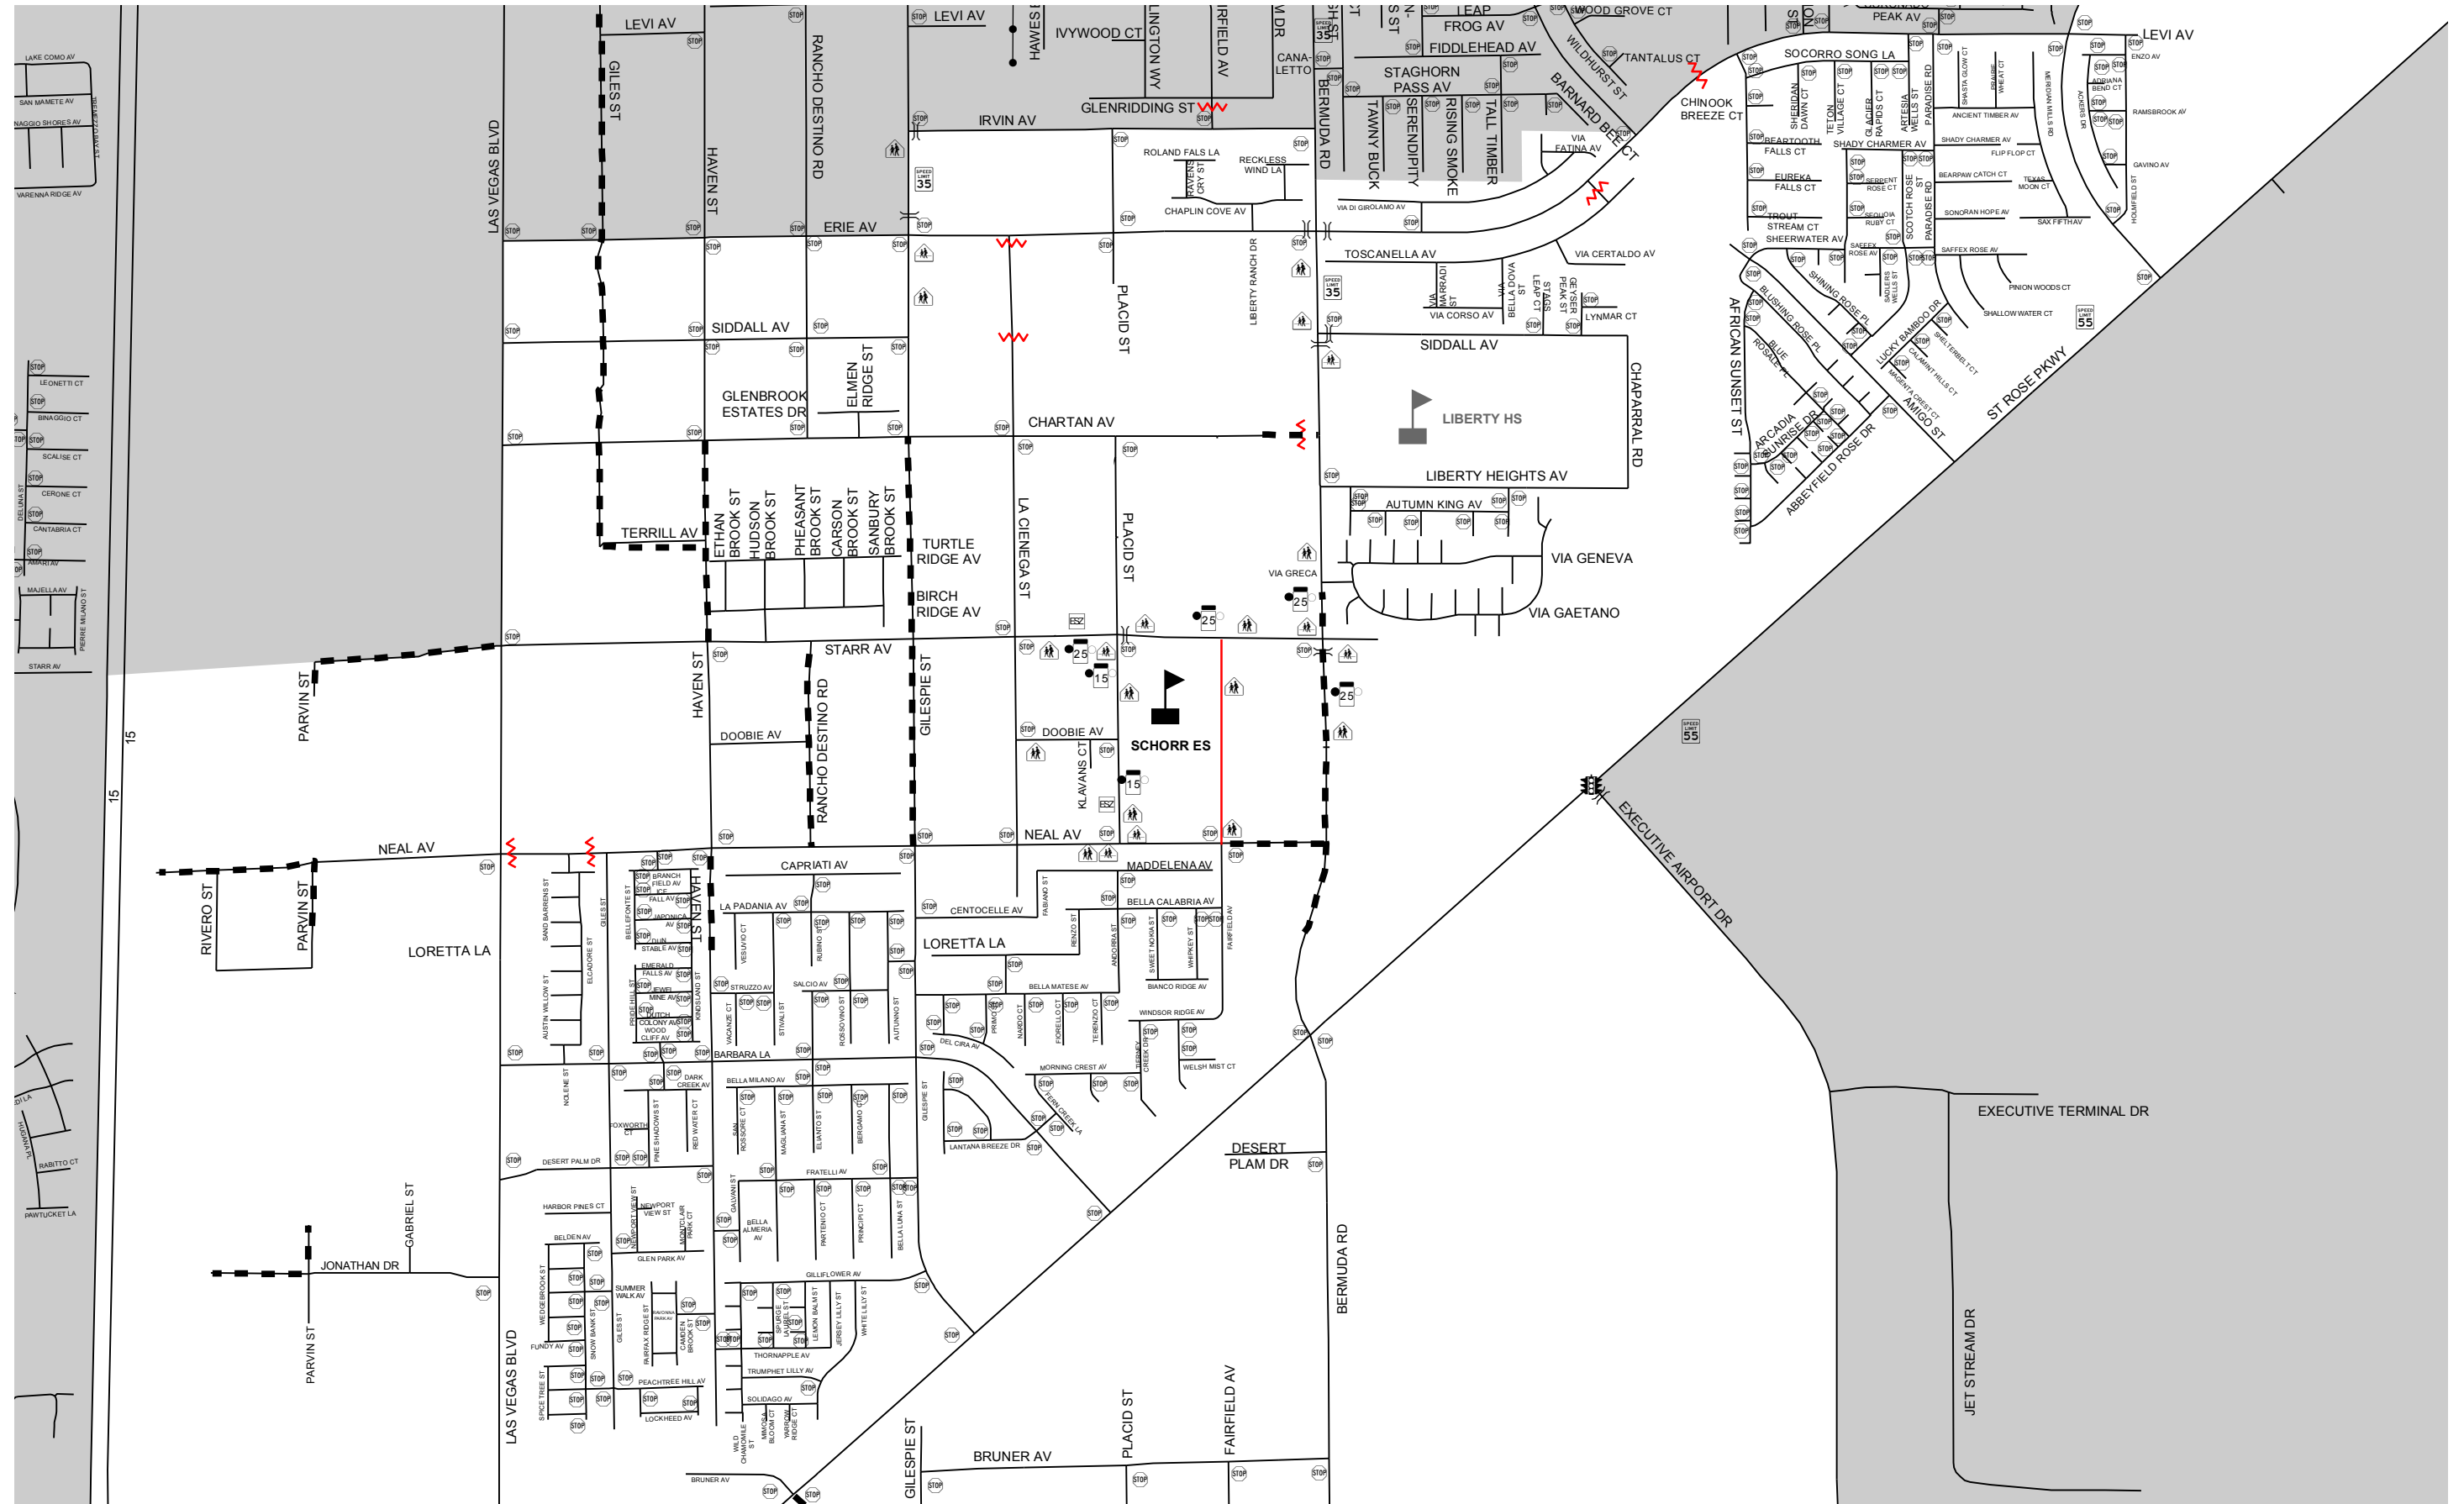

**DISCLAIMER:**  
 This map is provided to assist parents/guardians and students in the selection of a walking/bicycling route to and from school. The location of traffic control devices and roadway conditions will change, so parents/guardians must continually review the route with their child/children. This information is provided for information purposes only. Nothing herein is warranted by Clark County, and no liability is assumed by Clark County or the Clark County School District for the information provided, including but not limited to the accuracy of the data shown herein. Instructions and legend are located on the other side of this map. Speed limits are 25 mph unless otherwise noted. For more information see [http://www.accessclarkcounty.com/pubworks/Neighborhood/School\\_Safe\\_Route.htm](http://www.accessclarkcounty.com/pubworks/Neighborhood/School_Safe_Route.htm)

# SCHORR ELEMENTARY SCHOOL

11420 Placid Street 799-1380  
 Bell Times 9:15 - 3:26 9 Month

SCHORR ELEM-9

S  
A  
F  
E  
R  
O  
U  
T  
E  
T  
O  
S  
C  
H  
O  
O  
L  
M  
A  
P