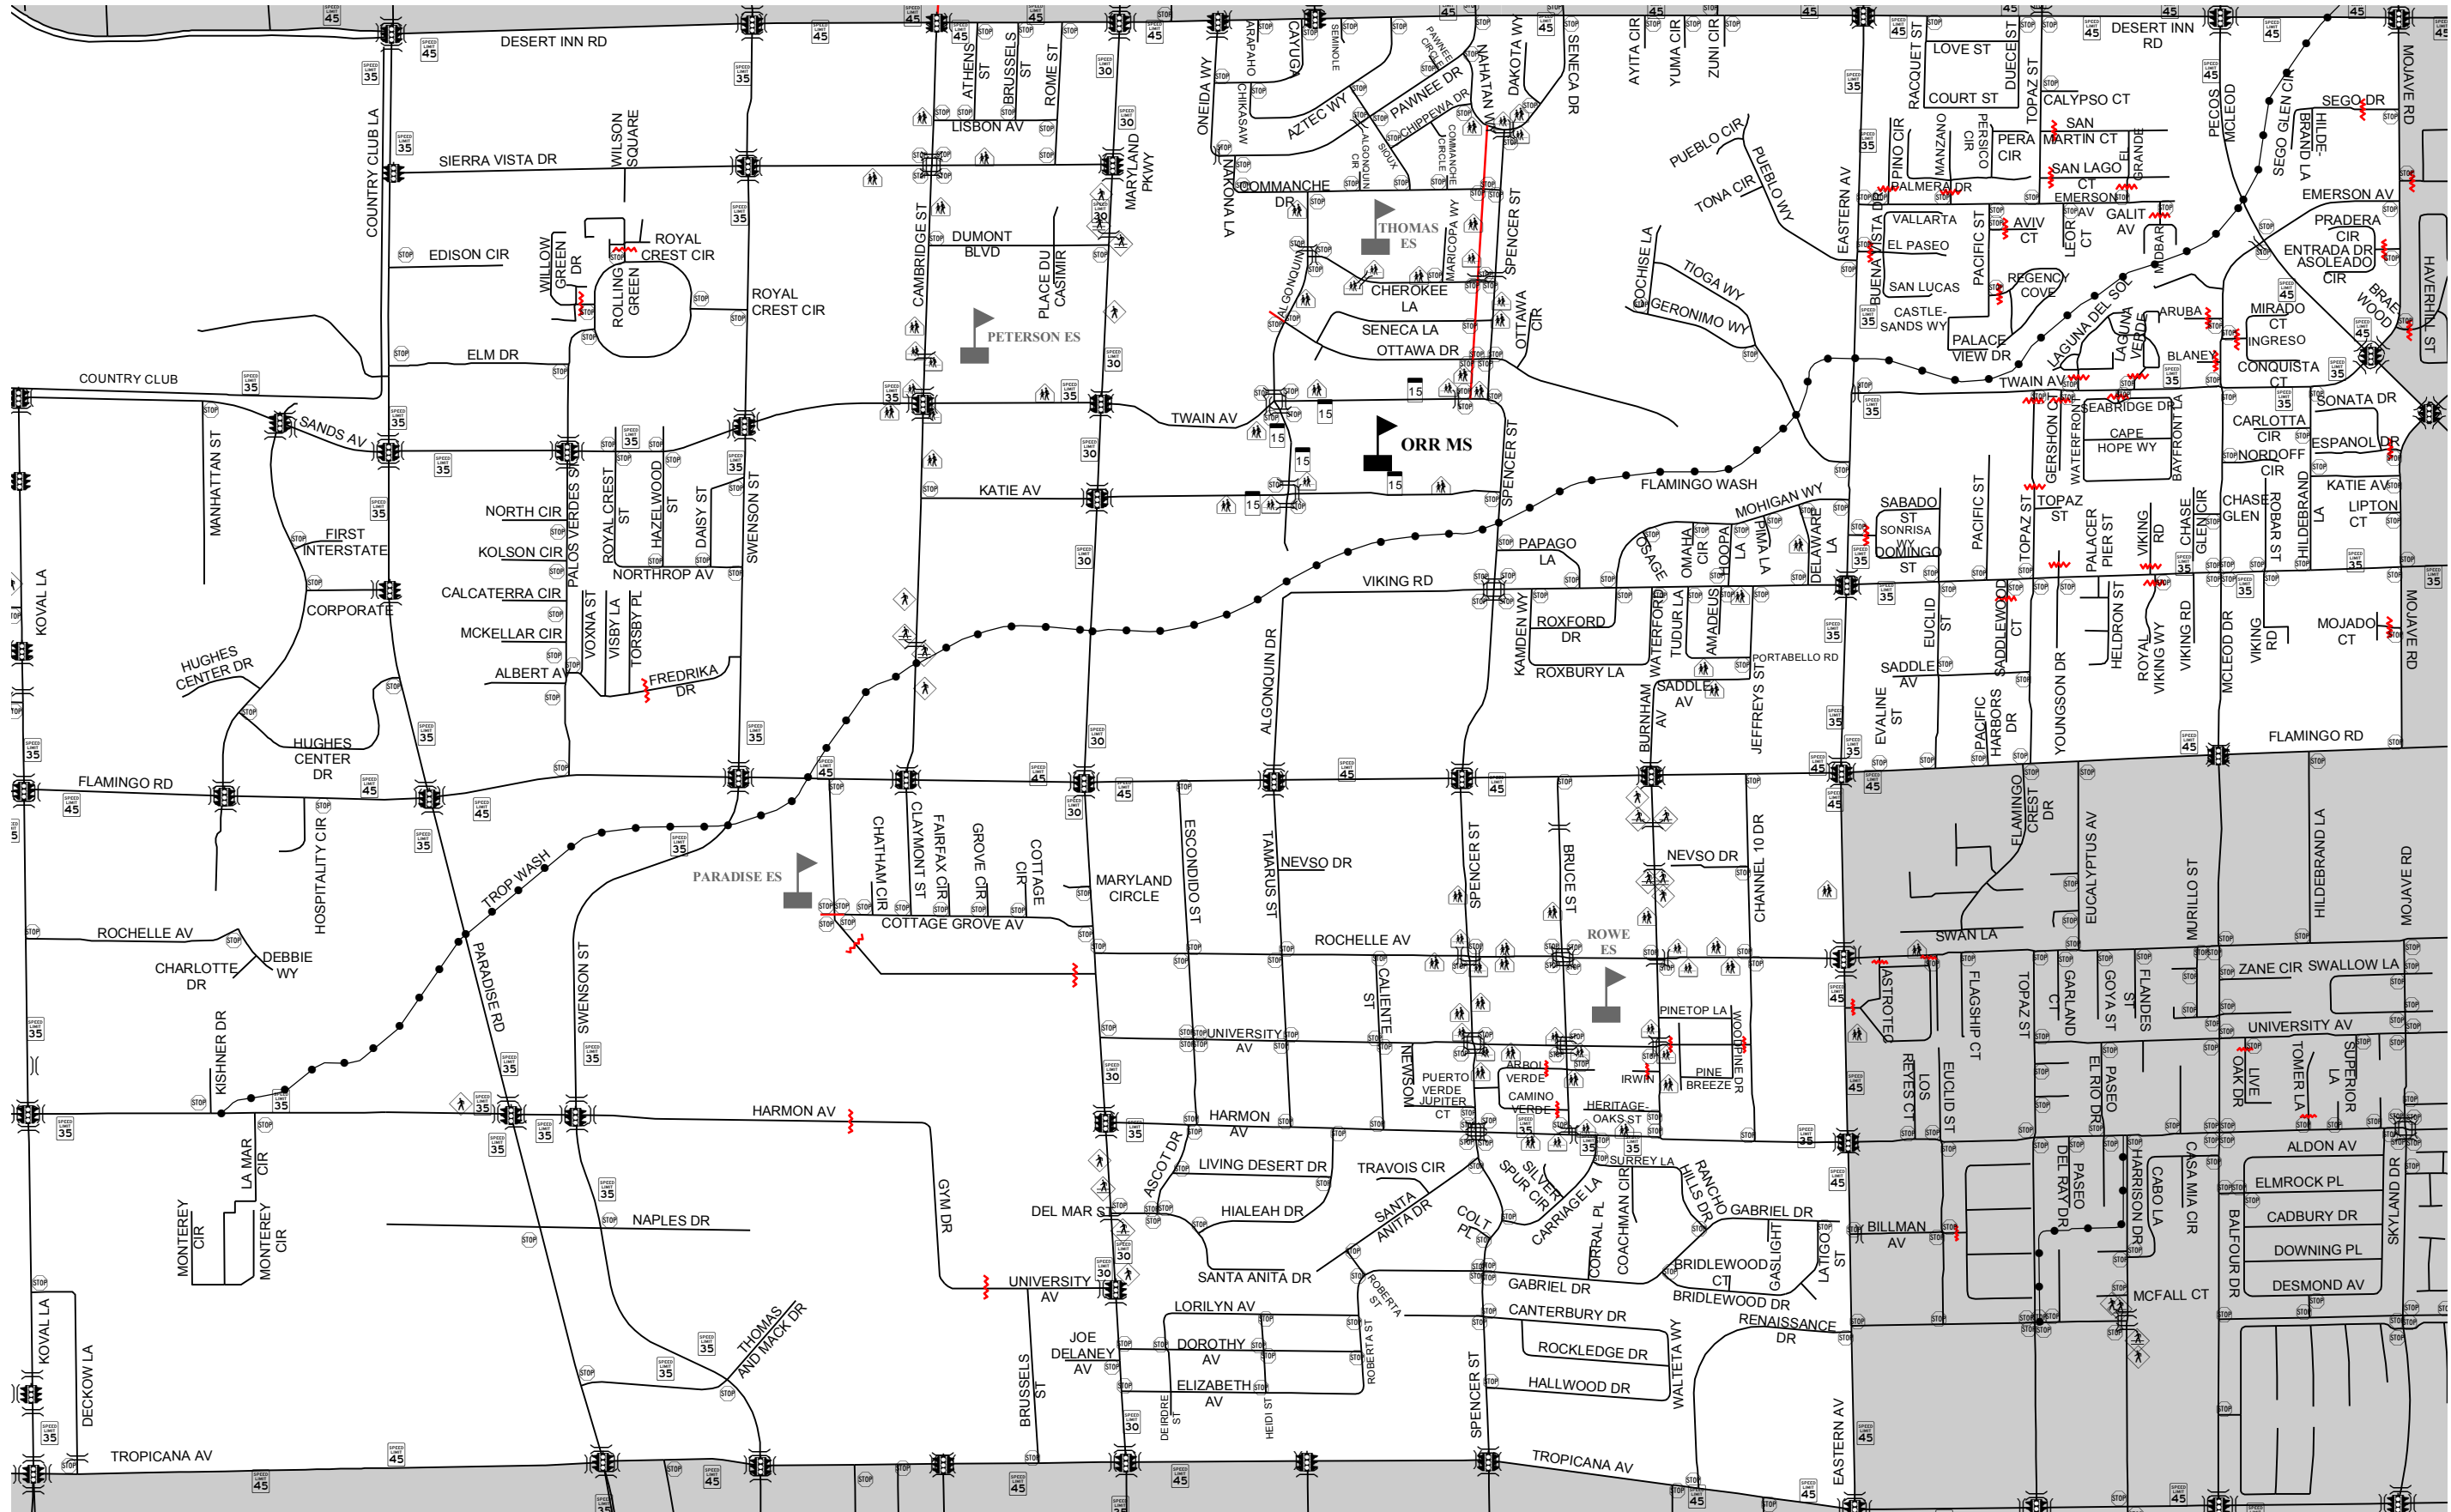

DISCLAIMER:
This map is provided to assist parents/guardians and students in the selection of a walking/bicycling route to and from school. The location of traffic control devices and roadway conditions will change, so parents/guardians must continually review the route with their child/children. This information is provided for information purposes only. Nothing herein is warranted by Clark County, and no liability is assumed by Clark County or the Clark County School District for the information provided, including but not limited to the accuracy of the data shown herein. Instructions and legend are located on the other side of this map. Speed limits are 25 mph unless otherwise noted. For more information see http://www.accessclarkcounty.com/pubworks/Neighborhood/School_Safe_Route.htm

WILLIAM ORR MIDDLE SCHOOL

1562 Katie Avenue
Bell Times 8:00 - 2:11

799-5573
9 Month

2007-2008

WILLIAM ORR MS

SAFE ROUTE TO SCHOOL MAP