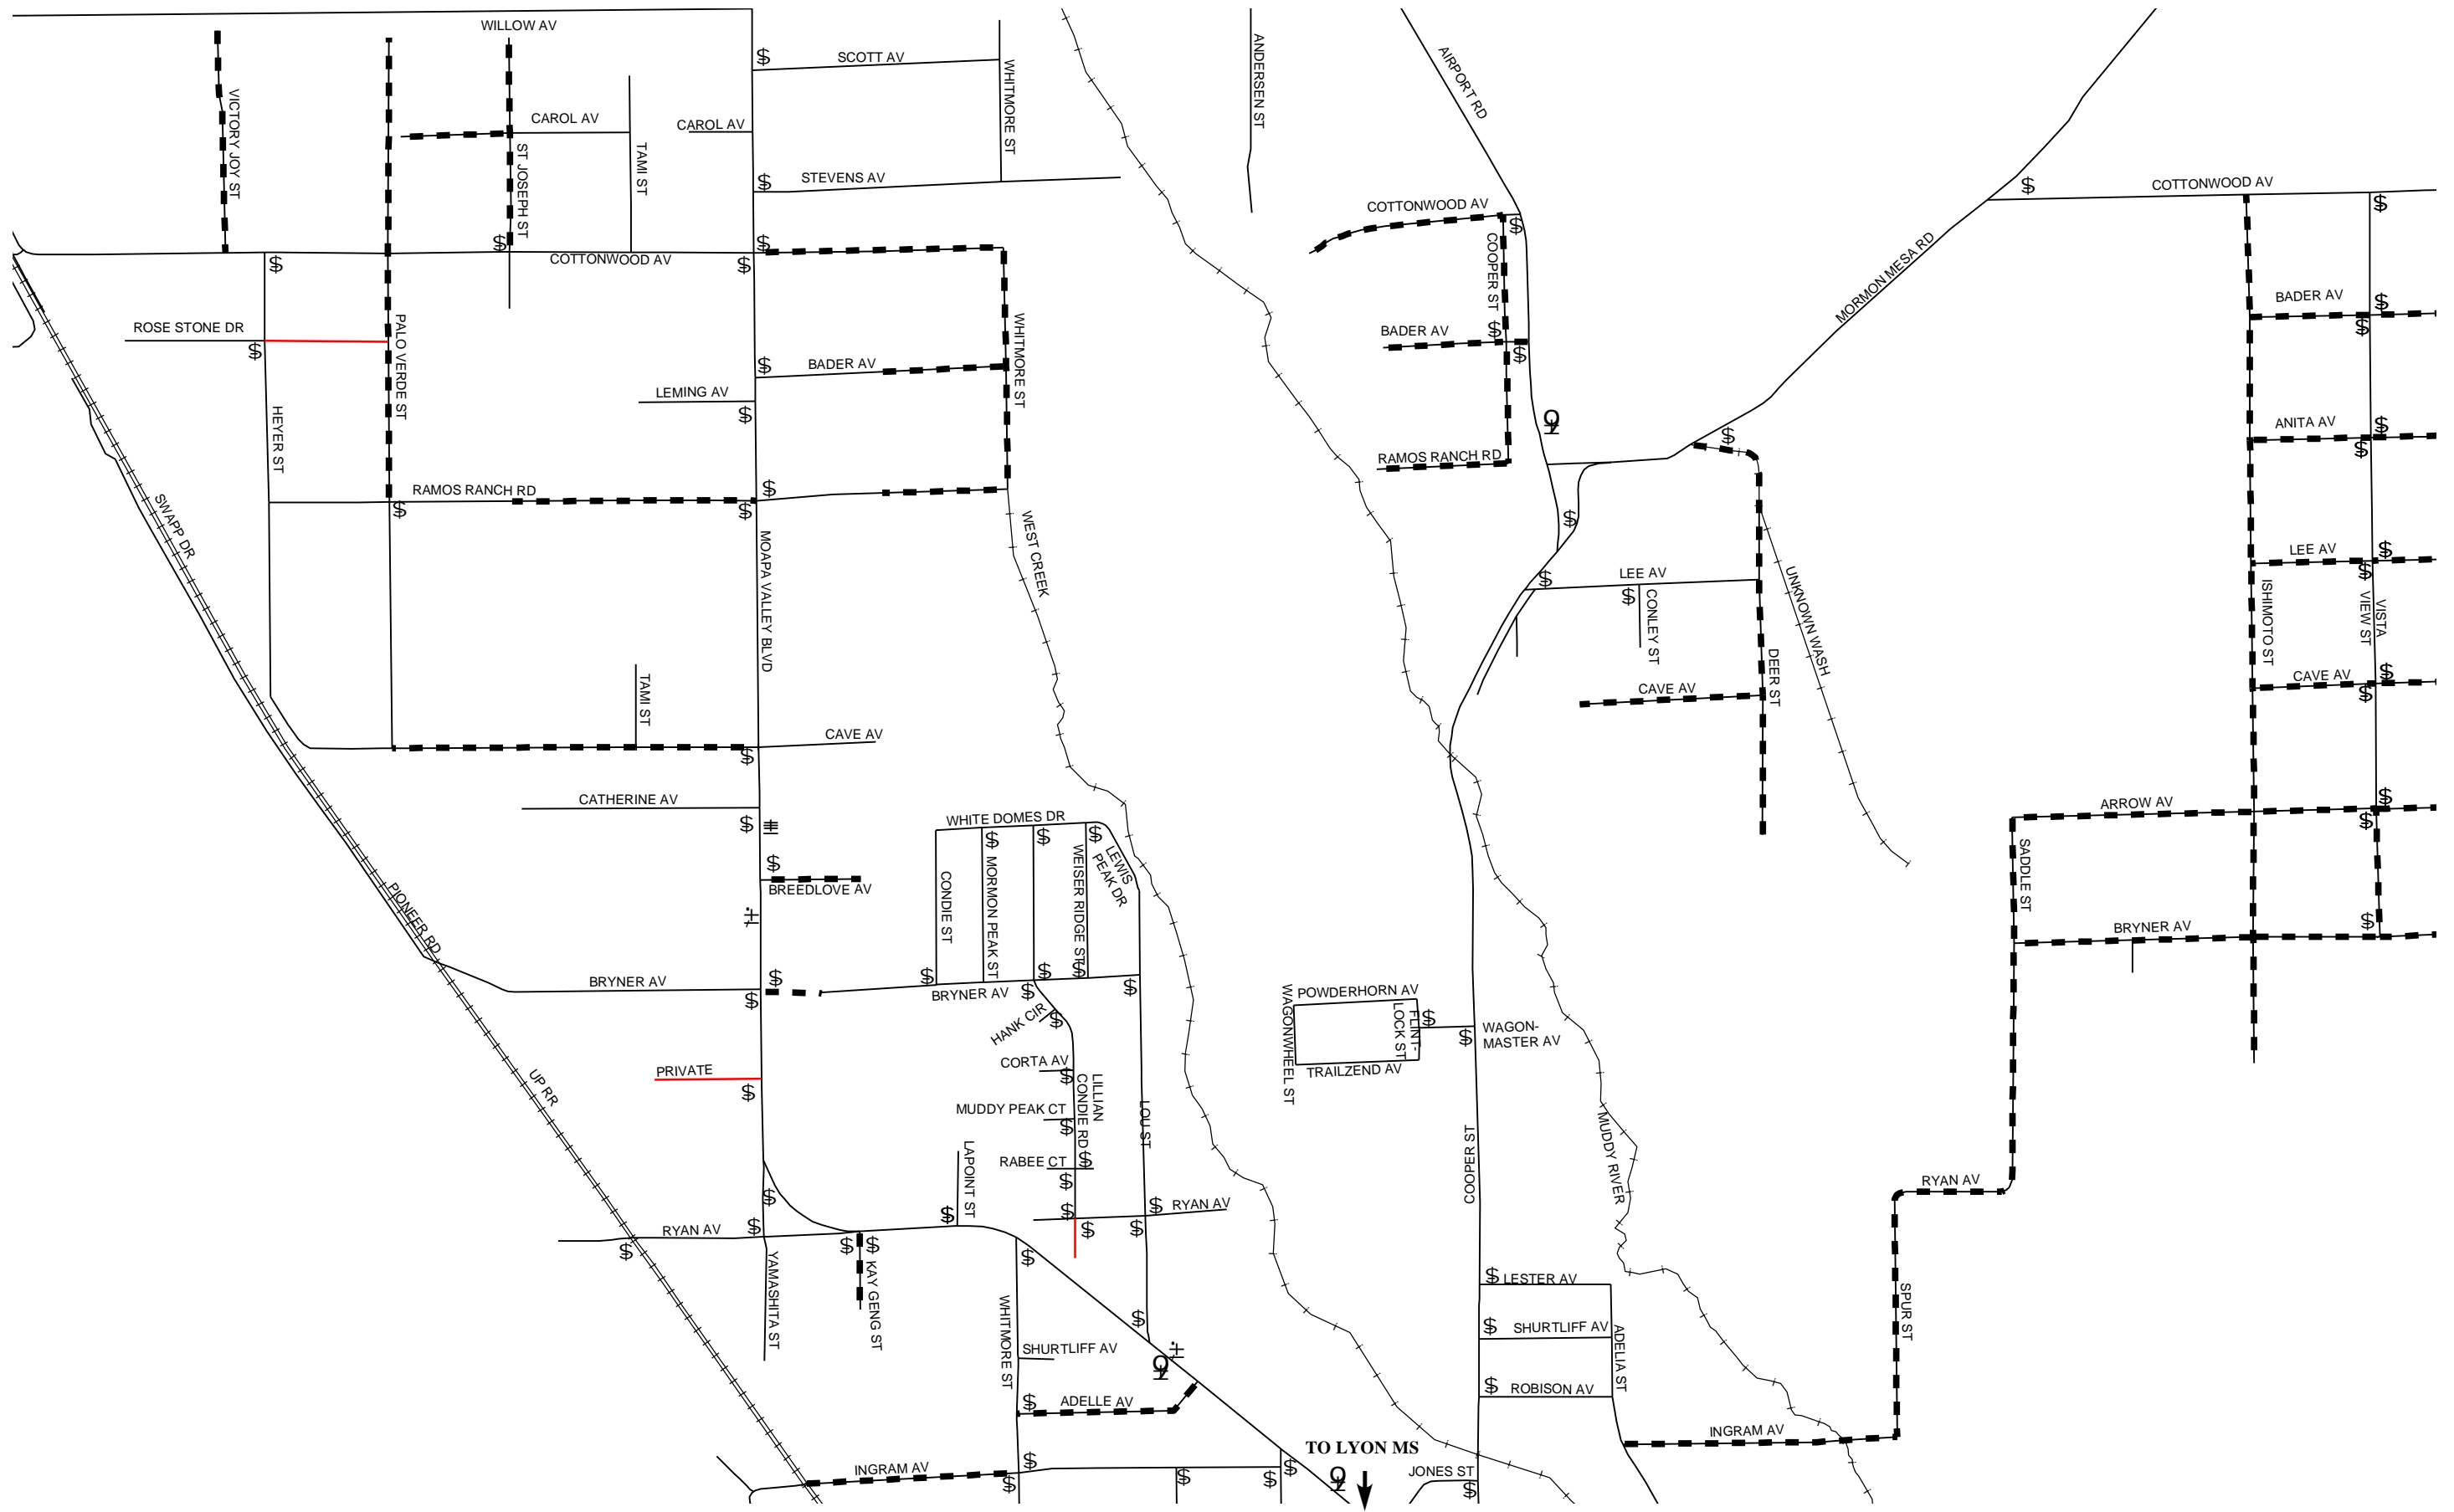

DISCLAIMER:
This map is provided to assist parents/guardians and students in the selection of a walking/bicycling route to and from school. The location of traffic control devices and roadway conditions will change, so parents/guardians must continually review the route with their child/children. This information is provided for information purposes only. Nothing herein is warranted by Clark County, and no liability is assumed by Clark County or the Clark County School District for the information provided, including but not limited to the accuracy of the data shown herein. Instructions and legend are located on the other side of this map. Speed limits are 25 mph unless otherwise noted. For more information see <http://www.accessclarkcounty.com/pubworks/Neighborhood/School_Safe_Route.htm>

W MACK LYON MIDDLE SCHOOL

179 S Anderson Street 397-8610
Bell Times 7:35 - 2:12 (North Half - Map 1 of 2) 9 Month

2007-2008

W MACK LYON MS
S
A
F
E
R
O
U
T
E
F
O
R
S
C
H
O
O
L
M
A
P