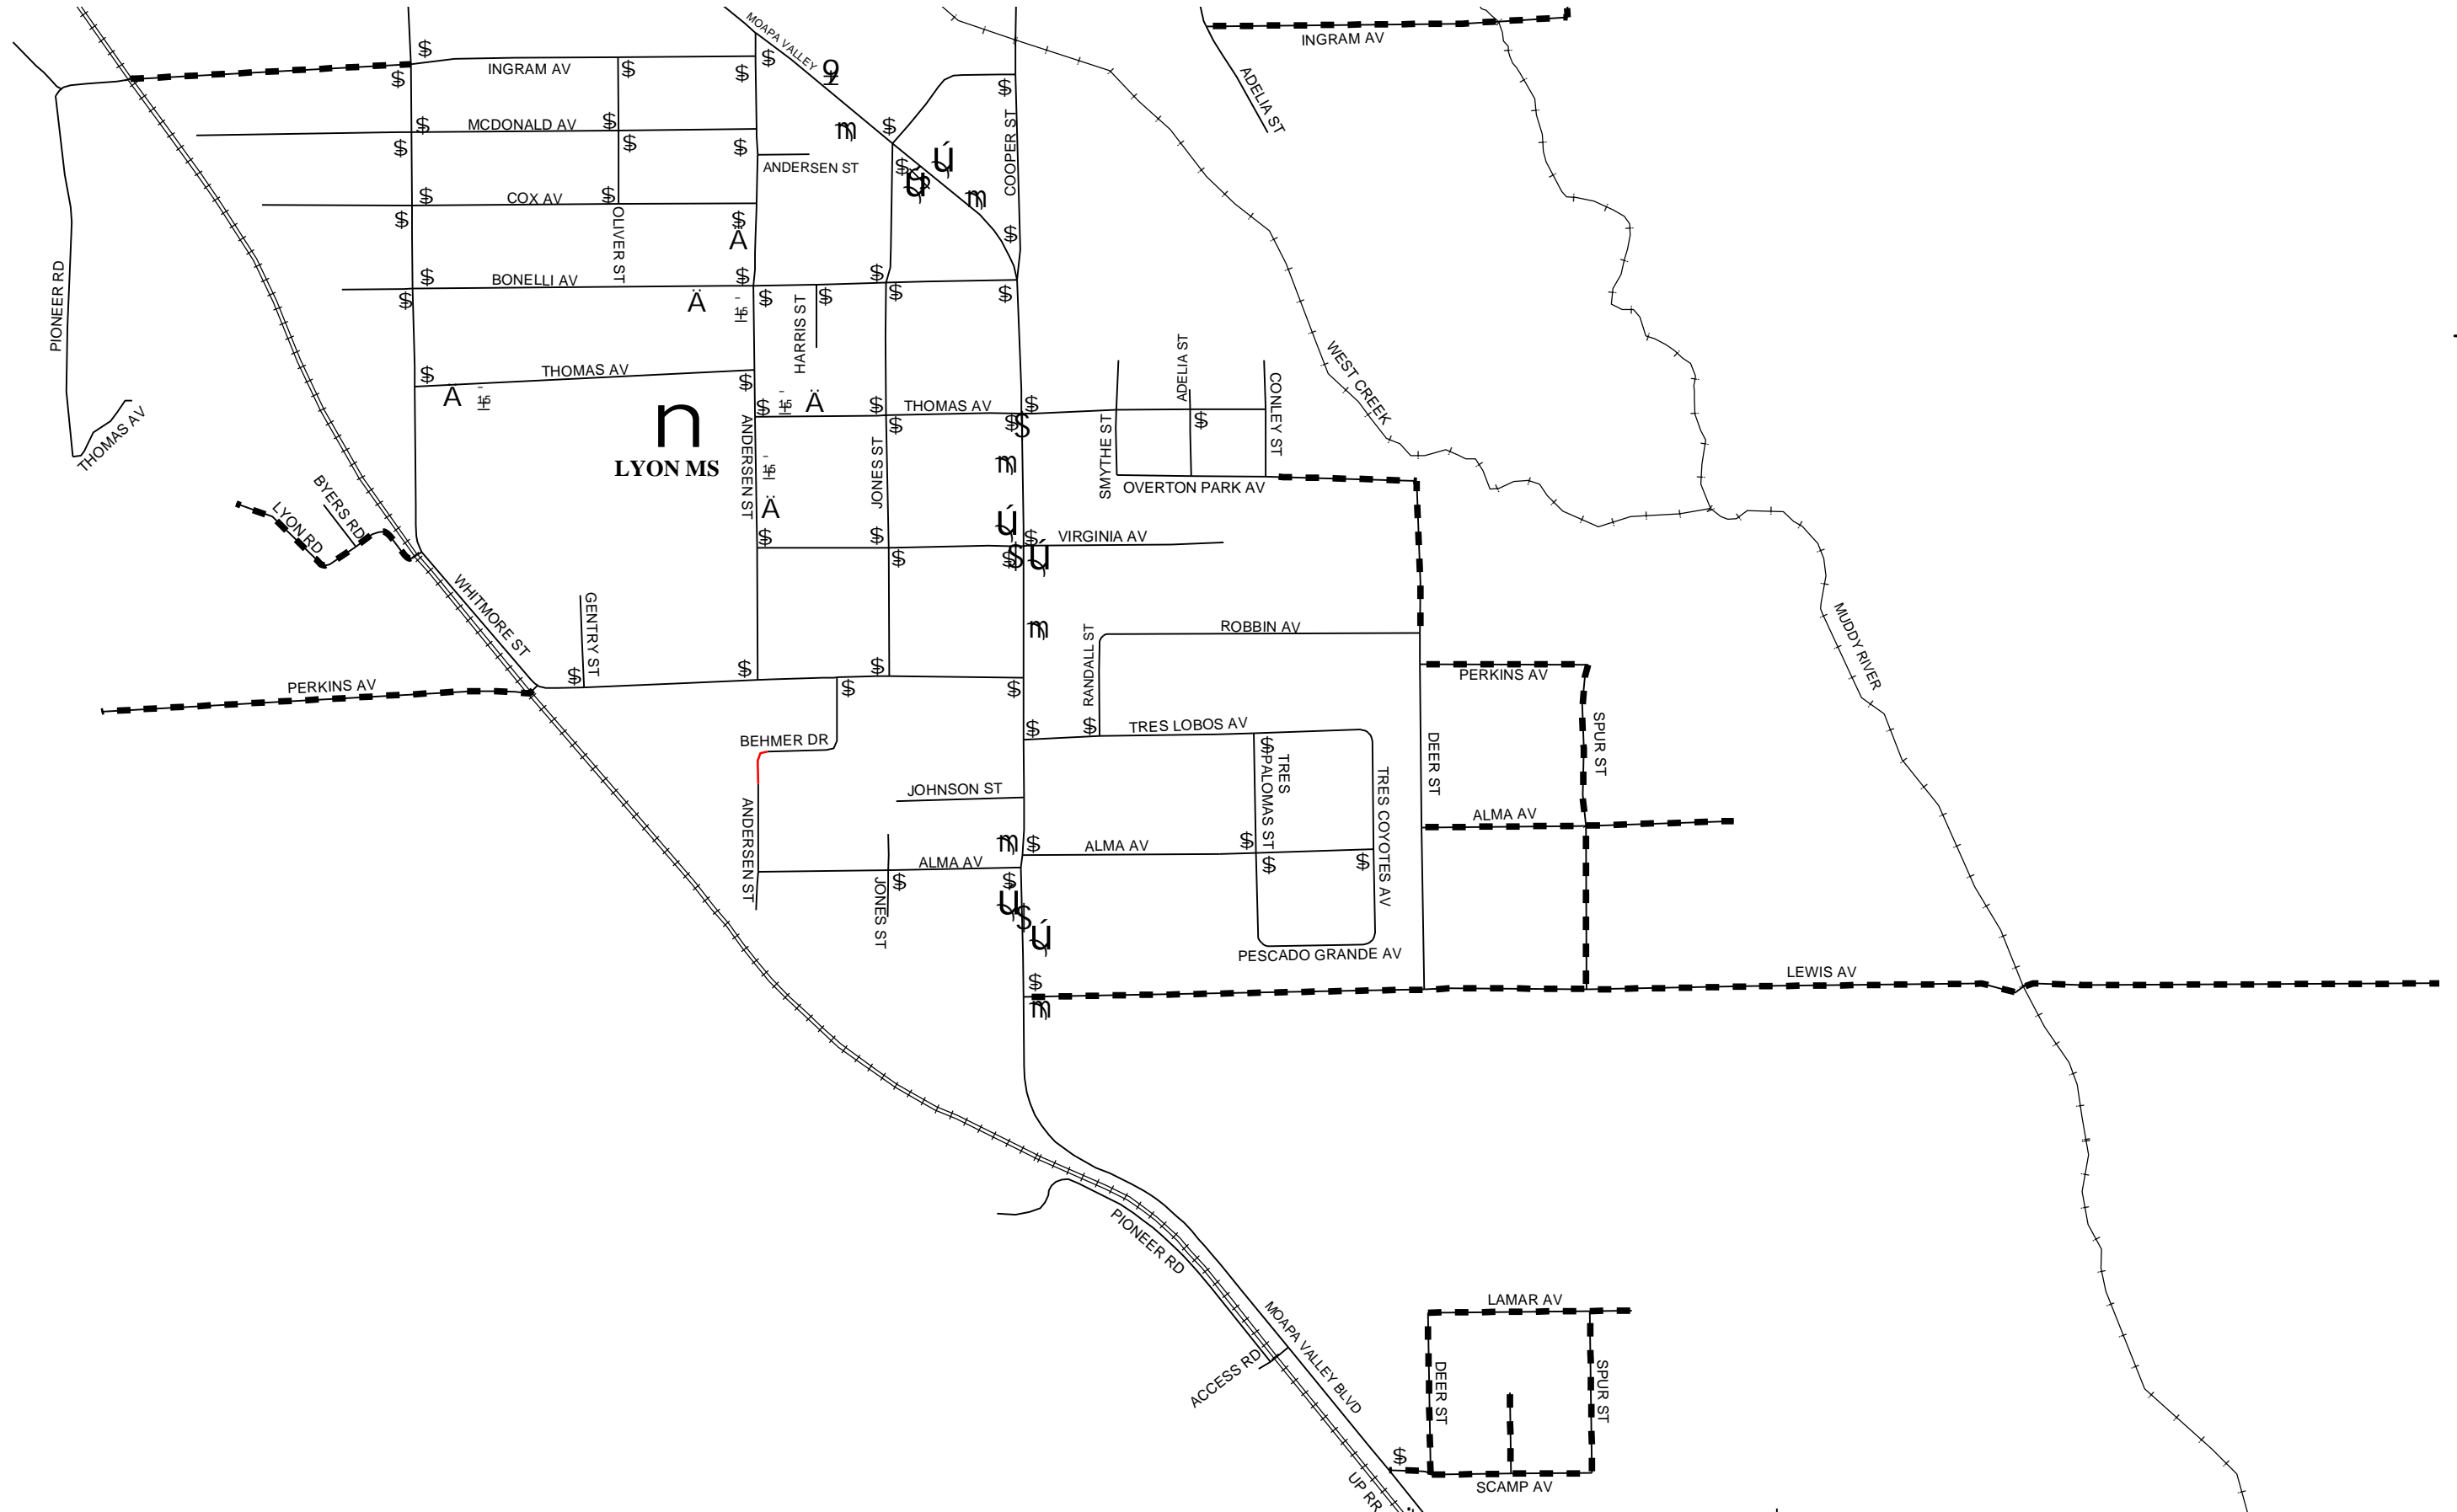

**DISCLAIMER:**  
 This map is provided to assist parents/guardians and students in the selection of a walking/bicycling route to and from school. The location of traffic control devices and roadway conditions will change, so parents/guardians must continually review the route with their child/children. This information is provided for information purposes only. Nothing herein is warranted by Clark County, and no liability is assumed by Clark County or the Clark County School District for the information provided, including but not limited to the accuracy of the data shown herein. Instructions and legend are located on the other side of this map. Speed limits are 25 mph unless otherwise noted. For more information see [http://www.accessclarkcounty.com/pubworks/Neighborhood/School\\_Safe\\_Route.htm](http://www.accessclarkcounty.com/pubworks/Neighborhood/School_Safe_Route.htm)

DISCLAIMER:  
This map is provided to assist parents/guardians and students in the selection of a walking/bicycling route to and from school. The location of traffic control devices and roadway conditions will change, so parents/guardians must continually review the route with their child/children. This information is provided for information purposes only. Nothing herein is warranted by Clark County, and no liability is assumed by Clark County or the Clark County School District for the information provided, including but not limited to the accuracy of the data shown herein. Instructions and legend are located on the other side of this map. Speed limits are 25 mph unless otherwise noted. For more information see [http://www.accessclarkcounty.com/pubworks/Neighborhood/School\\_Safe\\_Route.htm](http://www.accessclarkcounty.com/pubworks/Neighborhood/School_Safe_Route.htm)

# W MACK LYON MIDDLE SCHOOL

179 S Anderson Street

397-8610

Bell Times 7:35 - 2:12 (South Half - Map 2 of 2) 9 Month

2007-2008

W MACK LYON MS

SAFE ROUTE TO SCHOOL MAP