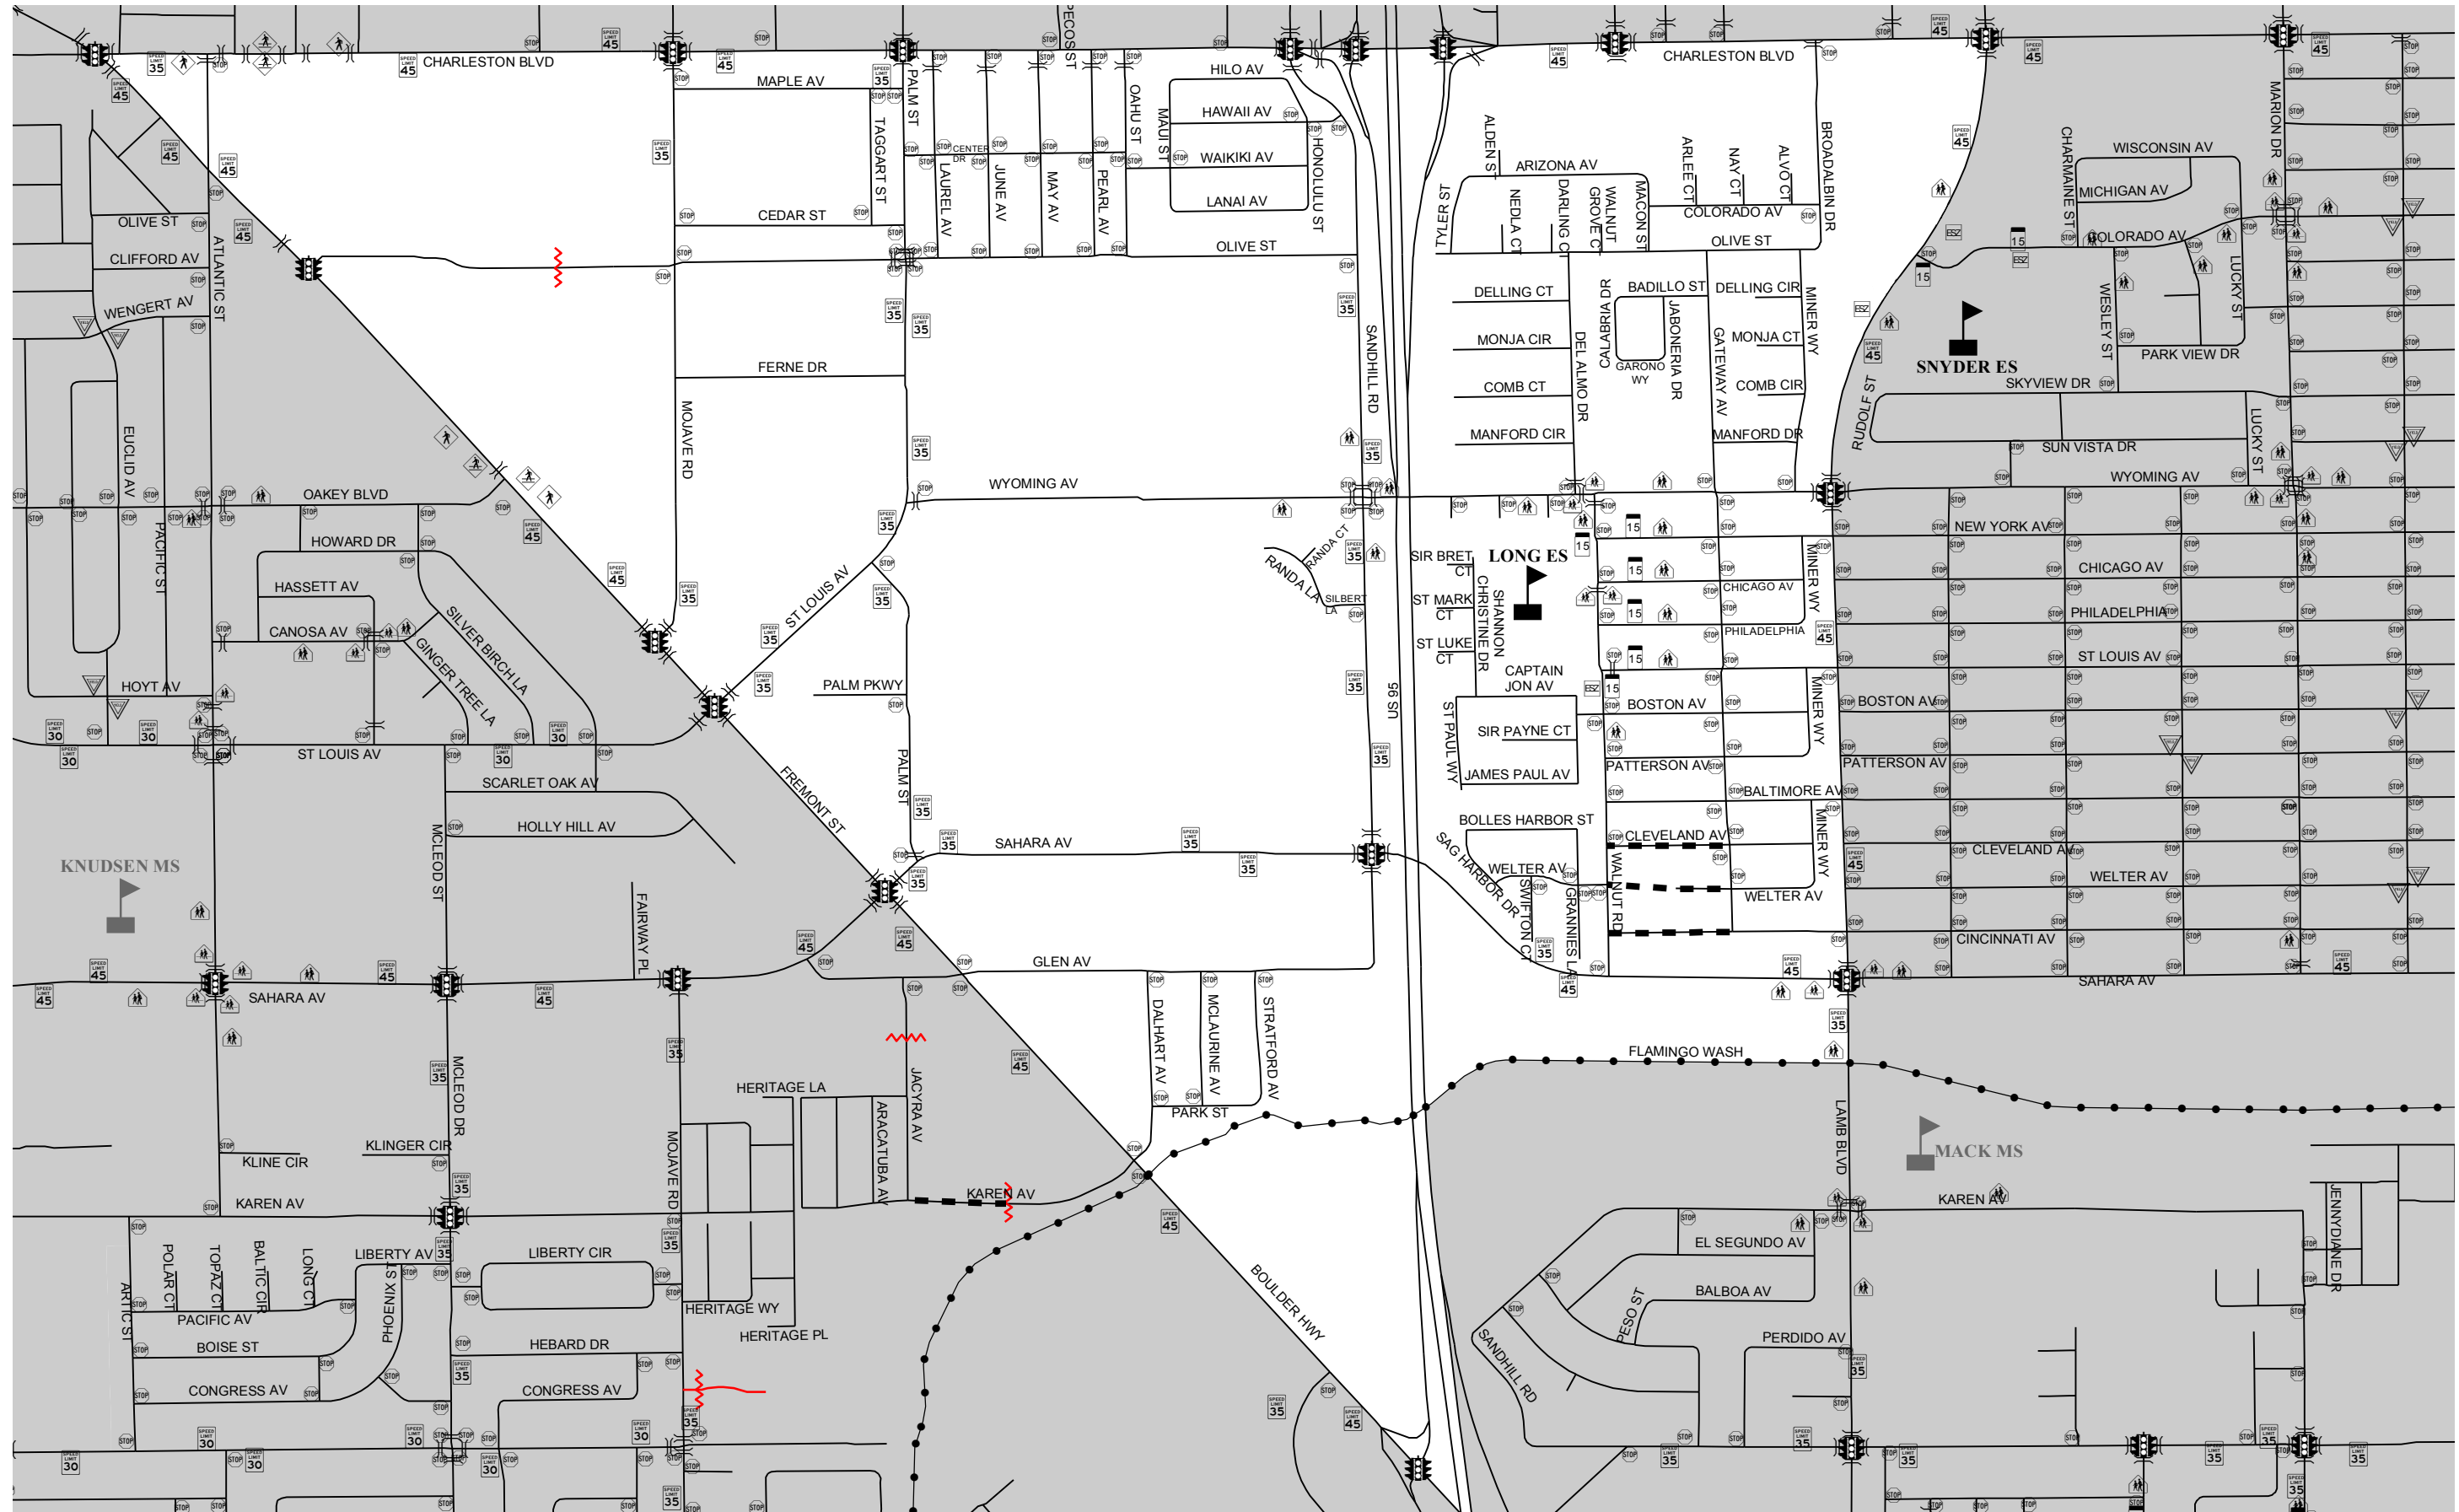

DISCLAIMER:
 This map is provided to assist parents/guardians and students in the selection of a walking/bicycling route to and from school. The location of traffic control devices and roadway conditions will change, so parents/guardians must continually review the route with their child/children. This information is provided for information purposes only. Nothing herein is warranted by Clark County, and no liability is assumed by Clark County or the Clark County School District for the information provided, including but not limited to the accuracy of the data shown herein. Instructions and legend are located on the other side of this map. Speed limits are 25 mph unless otherwise noted. For more information see http://www.accessclarkcounty.com/pubworks/Neighborhood/School_Safe_Route.htm

WALTER V. LONG ELEMENTARY SCHOOL

2000 S. Walnut Road
 Bell Times 8:55 - 3:06

799-7456
 12 Month

W. V. LONG ELEM-12
 SAFE ROUTE TO SCHOOL MAP