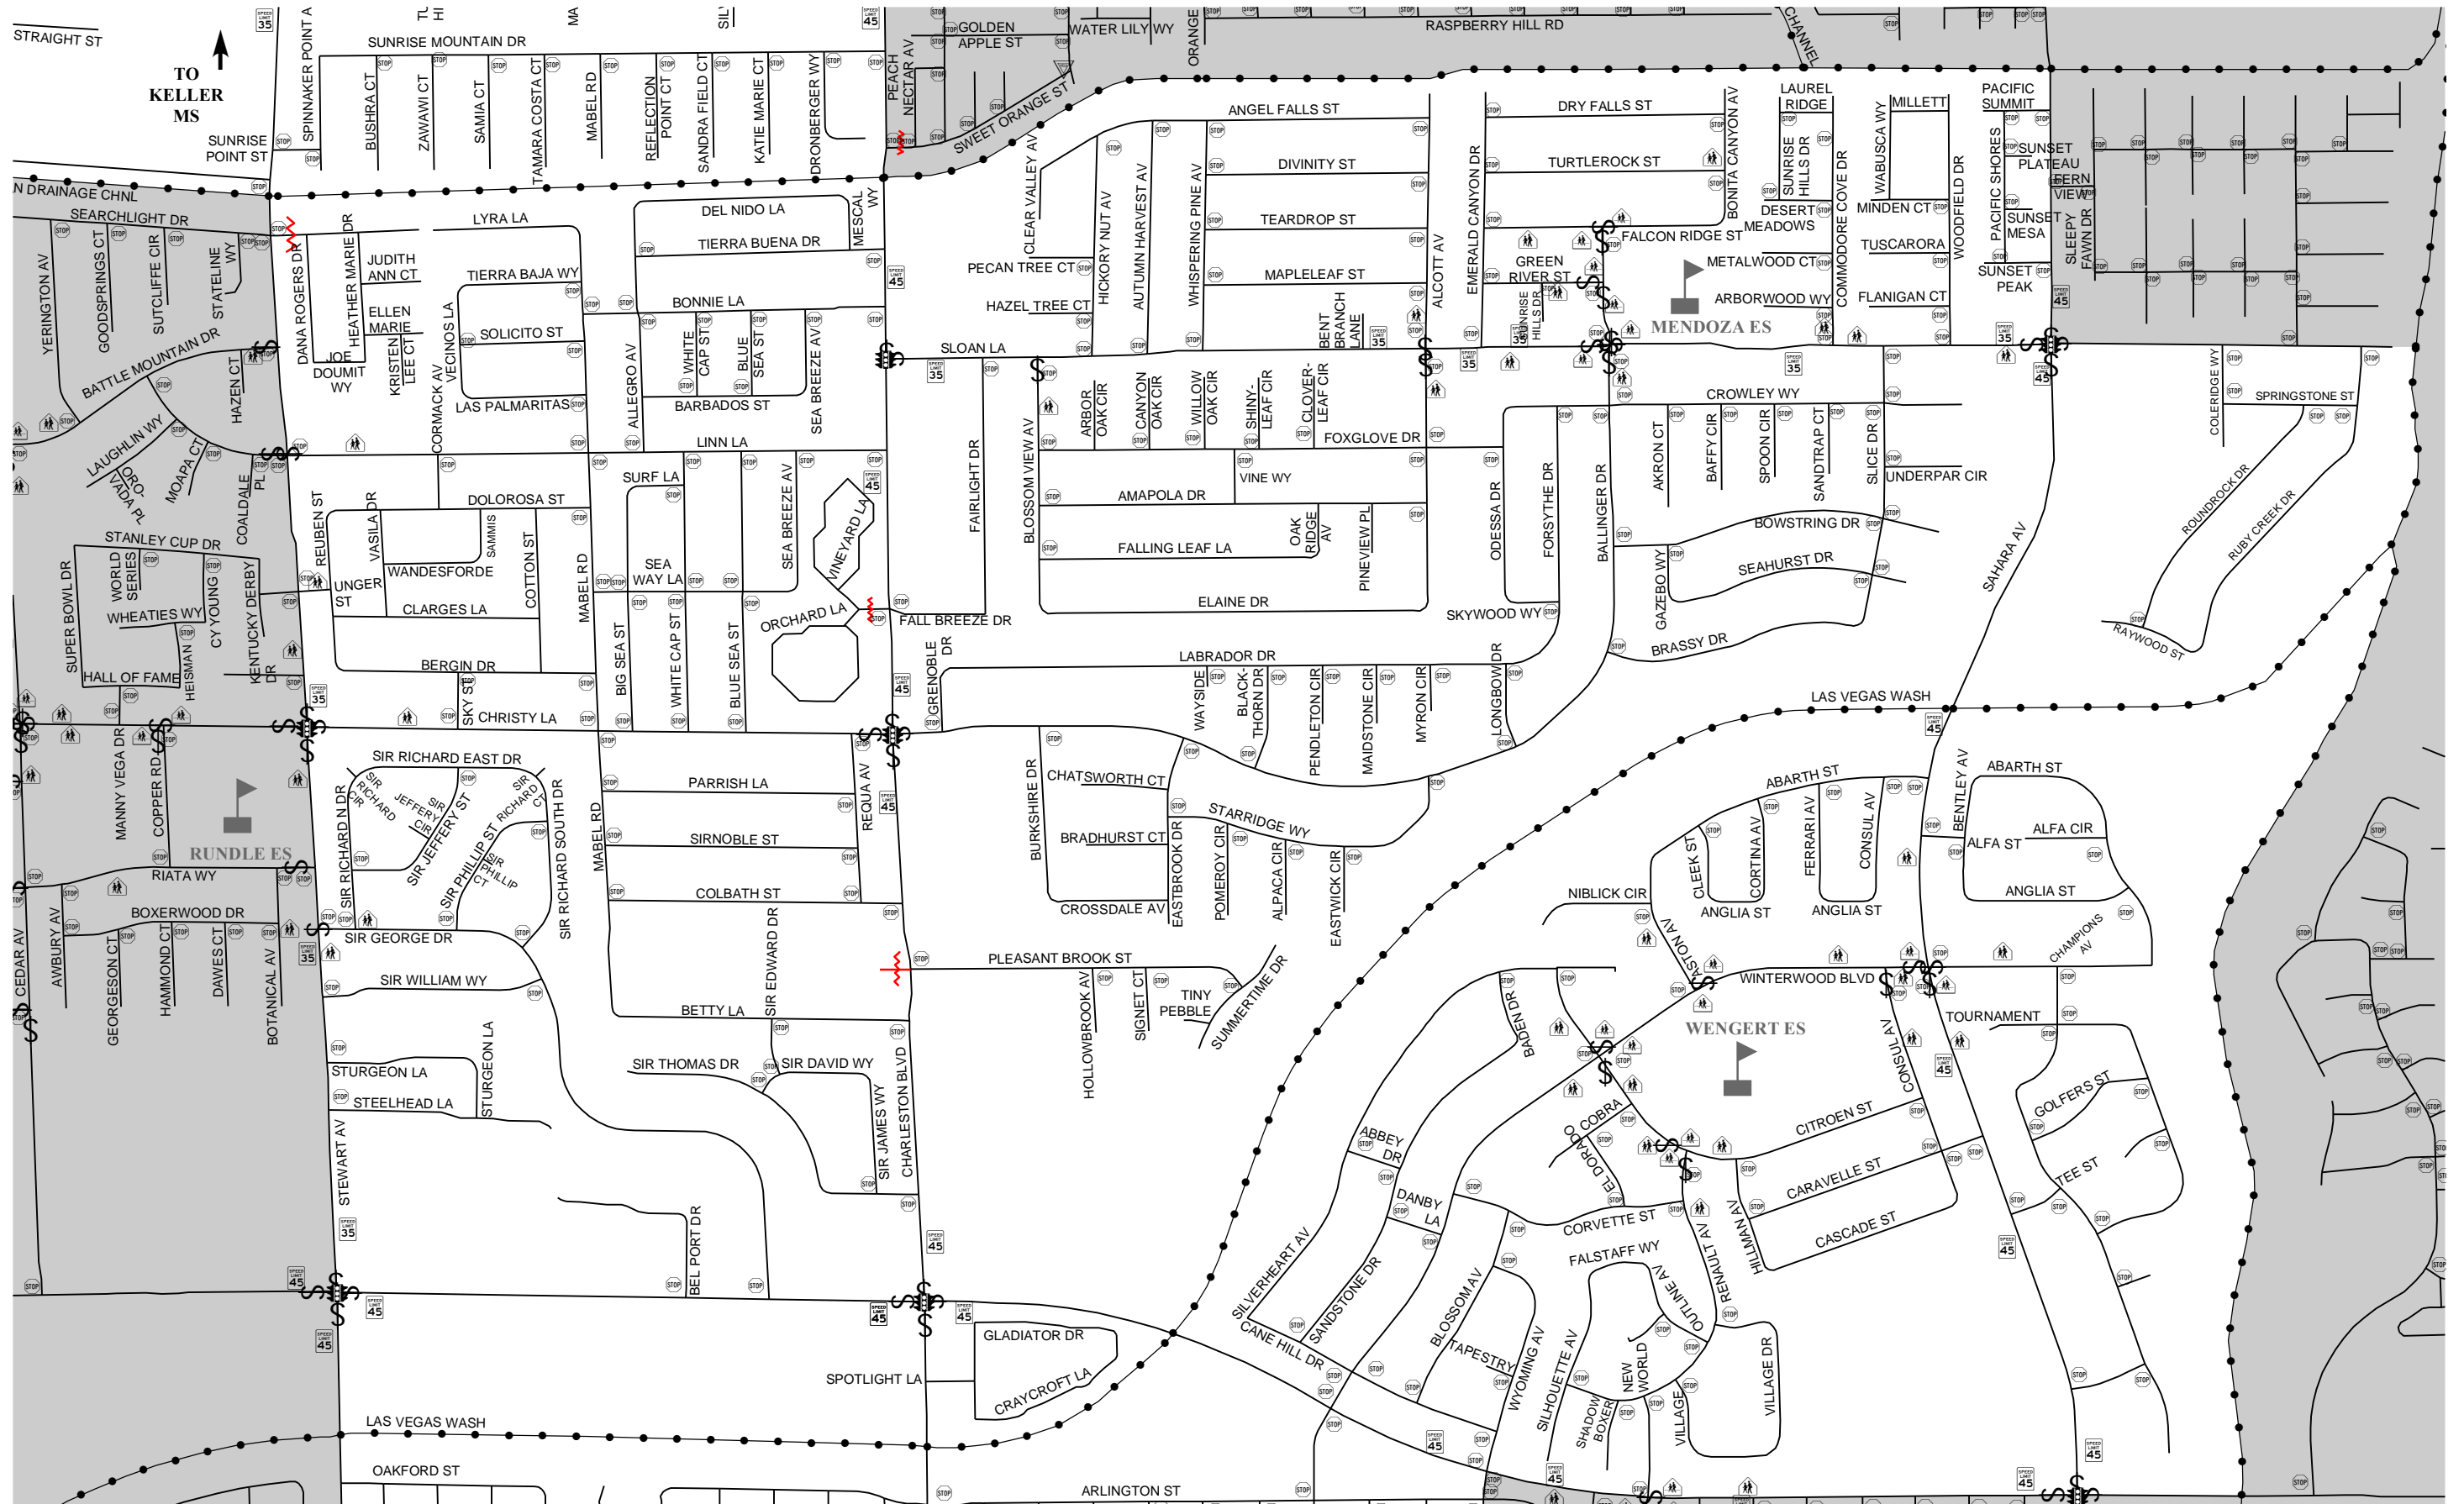

DISCLAIMER:
 This map is provided to assist parents/guardians and students in the selection of a walking/bicycling route to and from school. The location of traffic control devices and roadway conditions will change, so parents/guardians must continually review the route with their child/children. This information is provided for information purposes only. Nothing herein is warranted by Clark County, and no liability is assumed by Clark County or the Clark County School District for the information provided, including but not limited to the accuracy of the data shown herein. Instructions and legend are located on the other side of this map. Speed limits are 25 mph unless otherwise noted. For more information see http://www.accessclarkcounty.com/pubworks/Neighborhood/School_Safe_Route.htm

DUANE KELLER MIDDLE SCHOOL

301 Fogg Street 799-3220
 Bell Times 7:45 - 2:11 (North Half - Map 1 of 2) 9 Month

2007-2008

KELLER MS

SAFE ROUTE TO SCHOOL MAP

DISCLAIMER:
 This map is provided to assist parents/guardians and students in the selection of a walking/bicycling route to and from school. The location of traffic control devices and roadway conditions will change, so parents/guardians must continually review the route with their child/children. This information is provided for information purposes only. Nothing herein is warranted by Clark County, and no liability is assumed by Clark County or the Clark County School District for the information provided, including but not limited to the accuracy of the data shown herein. Instructions and legend are located on the other side of this map. Speed limits are 25 mph unless otherwise noted. For more information see http://www.accessclarkcounty.com/pubworks/Neighborhood/School_Safe_Route.htm

DUANE KELLER MIDDLE SCHOOL

301 Fogg Street **799-3220**
Bell Times 7:45 - 2:11 (West Half - Map 2 of 2) 9 Month

KELLER MS
SAFE ROUTE TO SCHOOL MAP