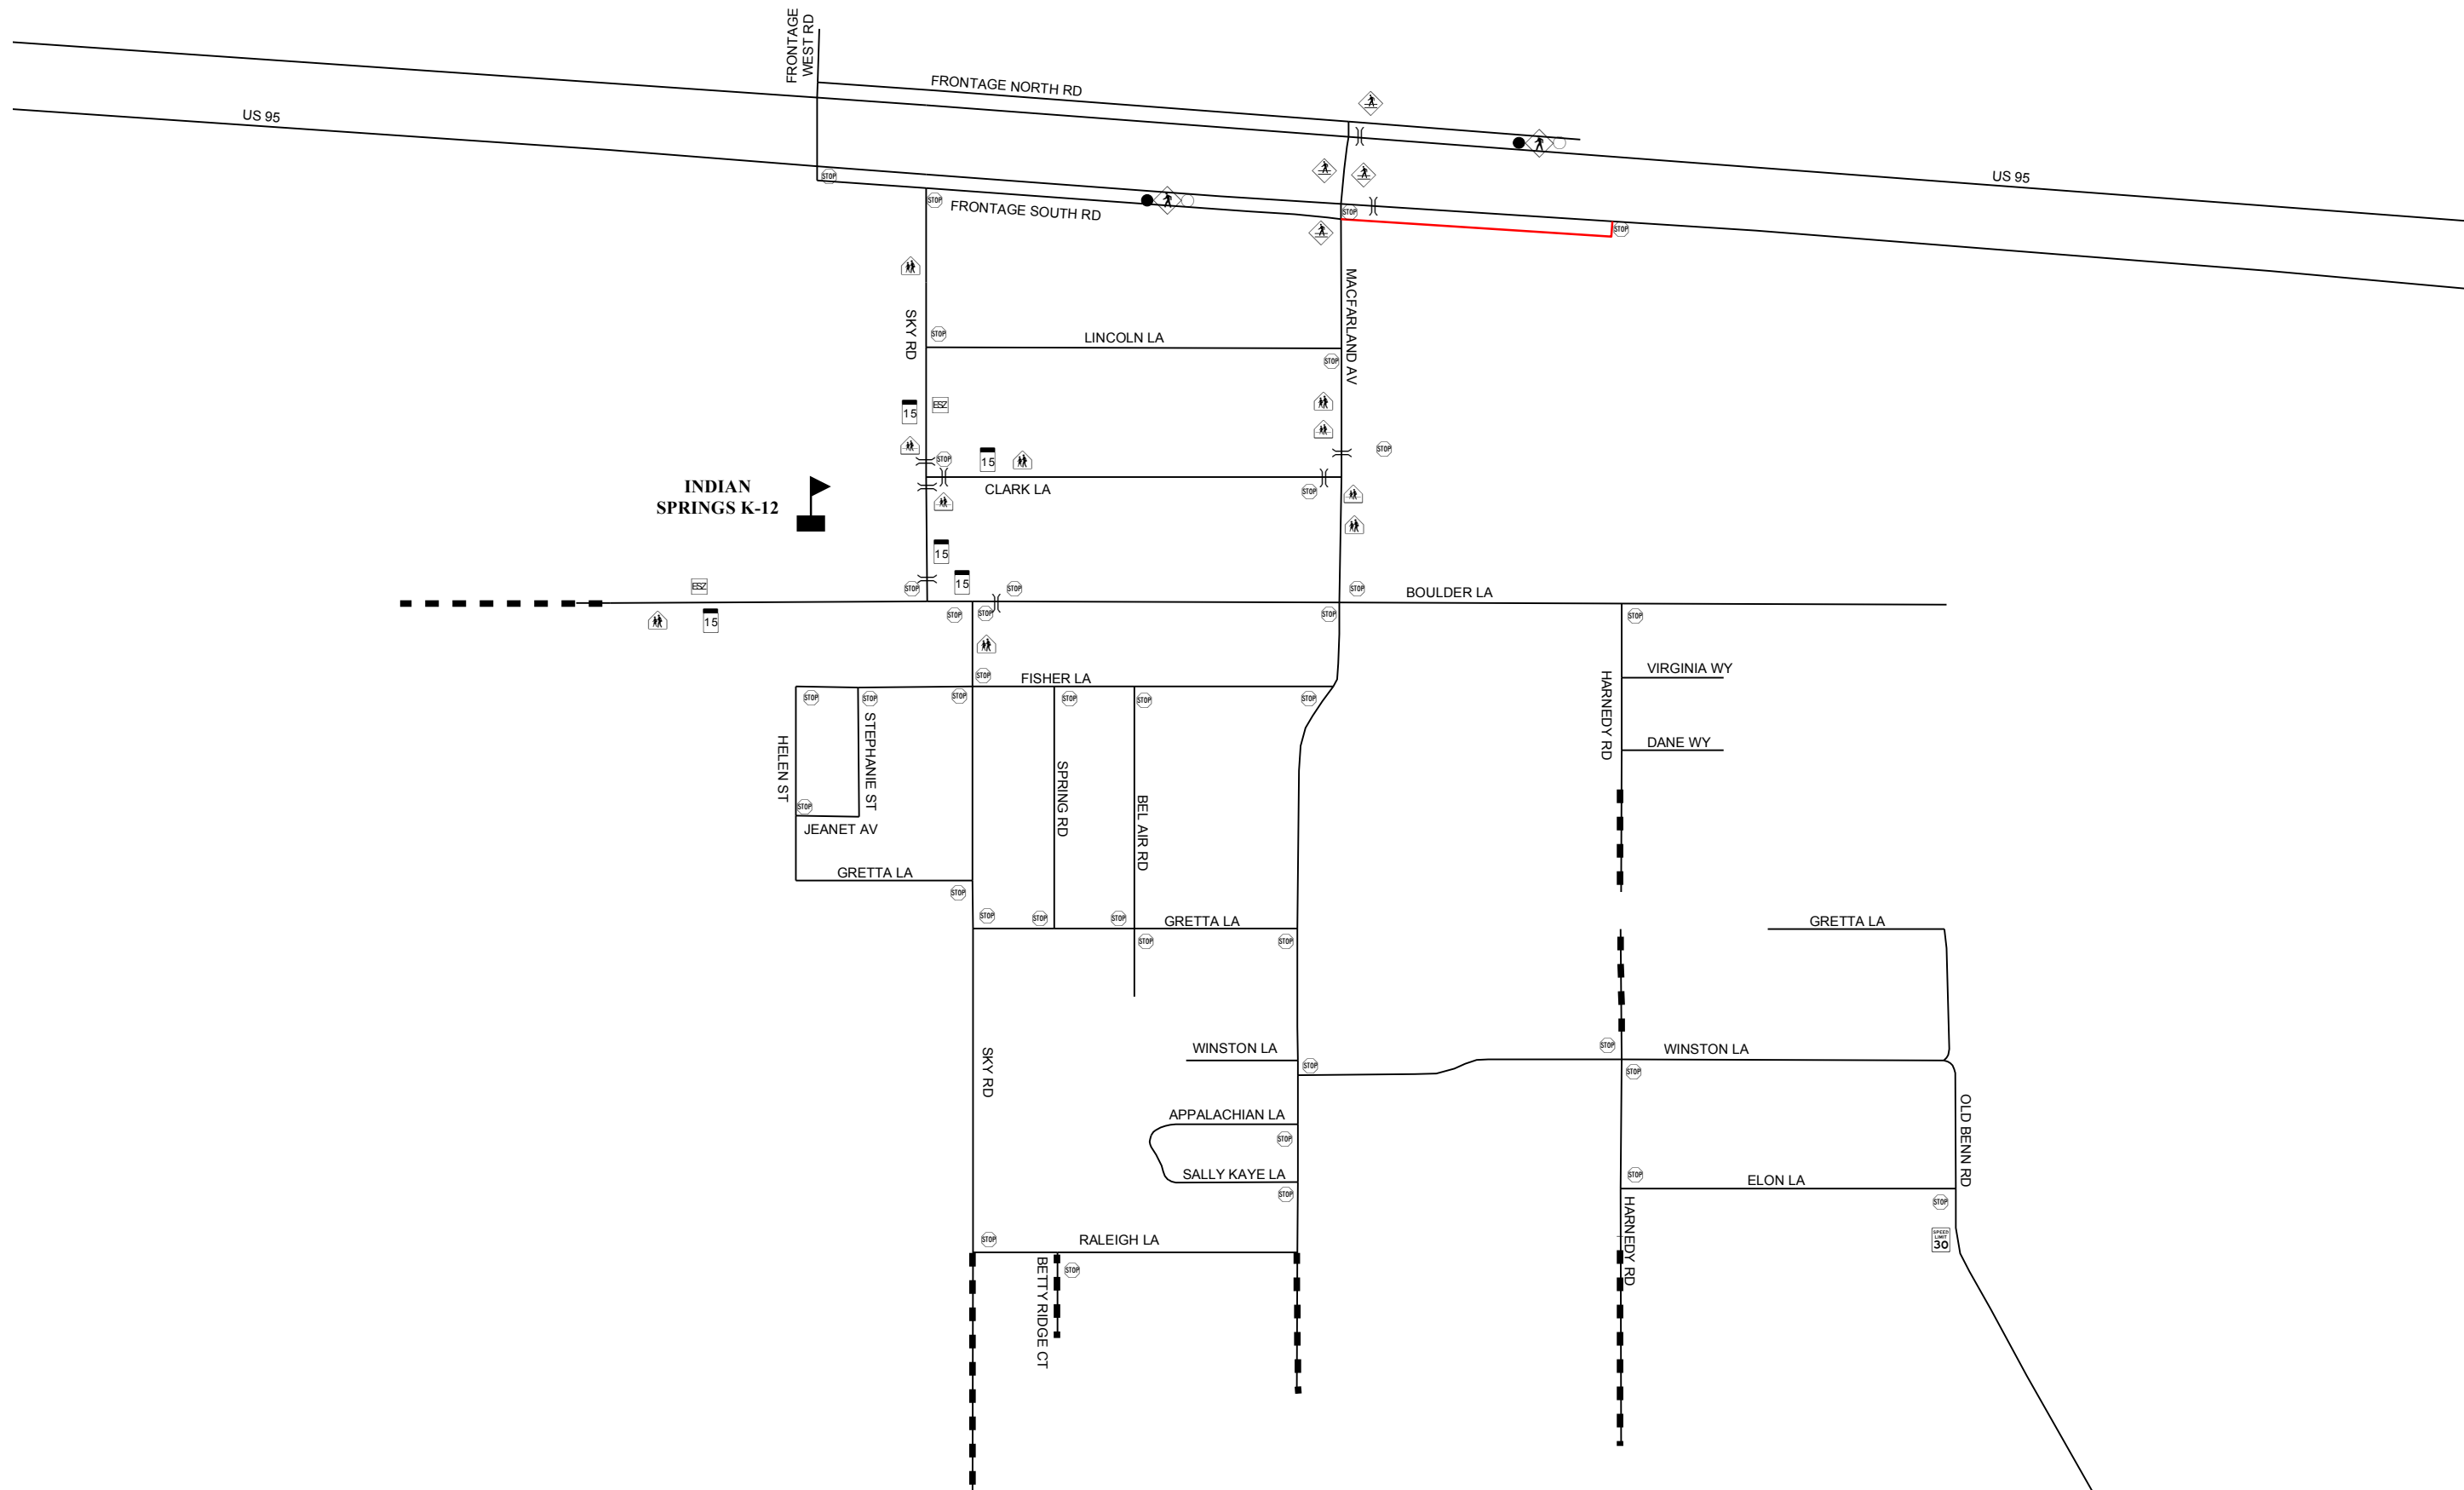

DISCLAIMER:
 This map is provided to assist parents/guardians and students in the selection of a walking/bicycling route to and from school. The location of traffic control devices and roadway conditions will change, so parents/guardians must continually review the route with their child/children. This information is provided for information purposes only. Nothing herein is warranted by Clark County, and no liability is assumed by Clark County or the Clark County School District for the information provided, including but not limited to the accuracy of the data shown herein. Instructions and legend are located on the other side of this map. Speed limits are 25 mph unless otherwise noted. For more information see http://www.accessclarkcounty.com/pubworks/Neighborhood/School_Safe_Route.htm

INDIAN SPRINGS SCHOOL

400 Sky Road
 Bell Times 8:00 - 2:11

382-8011
 9 Month

2007-2008

INDIAN SPRINGS K-12

SAFE ROUTE TO SCHOOL MAP