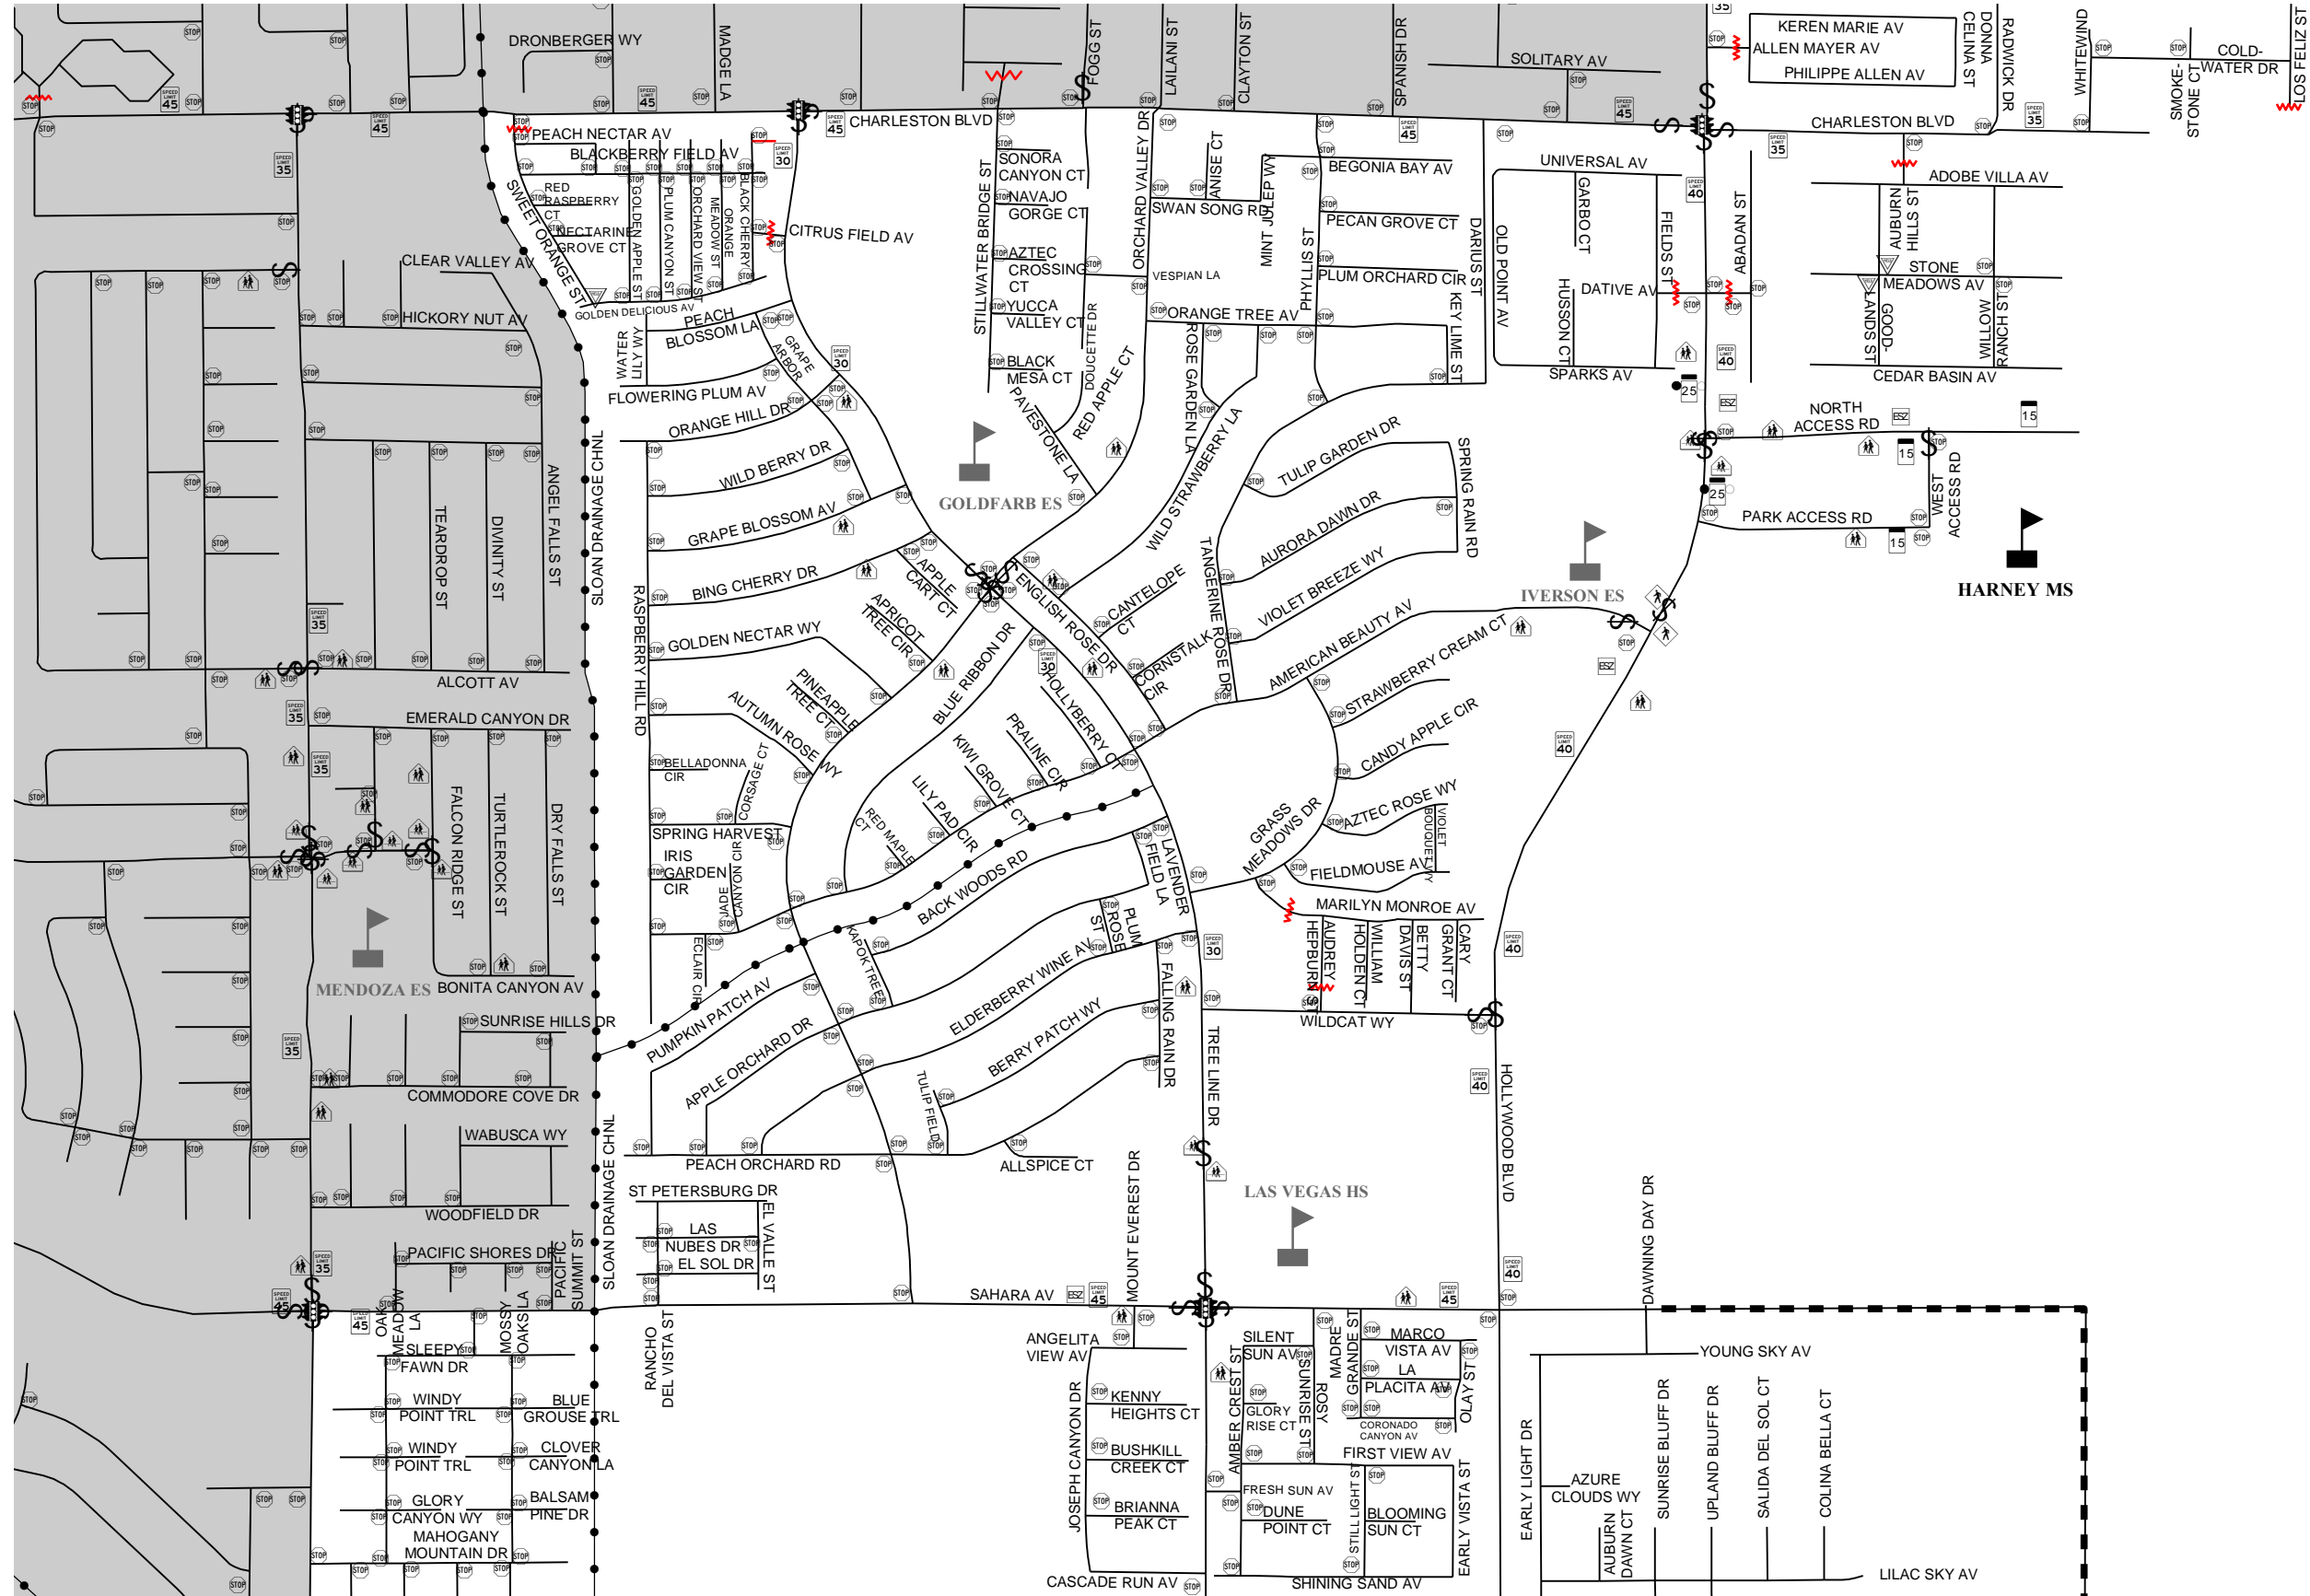

DISCLAIMER:
 This map is provided to assist parents/guardians and students in the selection of a walking/bicycling route to and from school. The location of traffic control devices and roadway conditions will change, so parents/guardians must continually review the route with their child/children. This information is provided for information purposes only. Nothing herein is warranted by Clark County, and no liability is assumed by Clark County or the Clark County School District for the information provided, including but not limited to the accuracy of the data shown herein. Instructions and legend are located on the other side of this map. Speed limits are 25 mph unless otherwise noted. For more information see http://www.accessclarkcounty.com/pubworks/Neighborhood/School_Safe_Route.htm

KATHY & TIM HARNEY MIDDLE SCHOOL

1625 South Los Feliz Street
 Bell Times 8:05 - 2:24 (South Half - Map 1 of 2) 9 Month

HARNEY MS
 SAFE ROUTE TO SCHOOL MAP

DISCLAIMER:
 This map is provided to assist parents/guardians and students in the selection of a walking/bicycling route to and from school. The location of traffic control devices and roadway conditions will change, so parents/guardians must continually review the route with their child/children. This information is provided for information purposes only. Nothing herein is warranted by Clark County, and no liability is assumed by Clark County or the Clark County School District for the information provided, including but not limited to the accuracy of the data shown herein. Instructions and legend are located on the other side of this map. Speed limits are 25 mph unless otherwise noted. For more information see http://www.accessclarkcounty.com/pubworks/Neighborhood/School_Safe_Route.htm

KATHY & TIM HARNEY MIDDLE SCHOOL

1625 South Los Feliz Street 799- 3240
 Bell Times 8:05 - 2:24 (North Half - Map 2 of 2) 9 Month

2007-2008

HARNEY MS

S
A
F
E
R
O
U
T
E
T
O
S
C
H
O
O
L
M
A
P