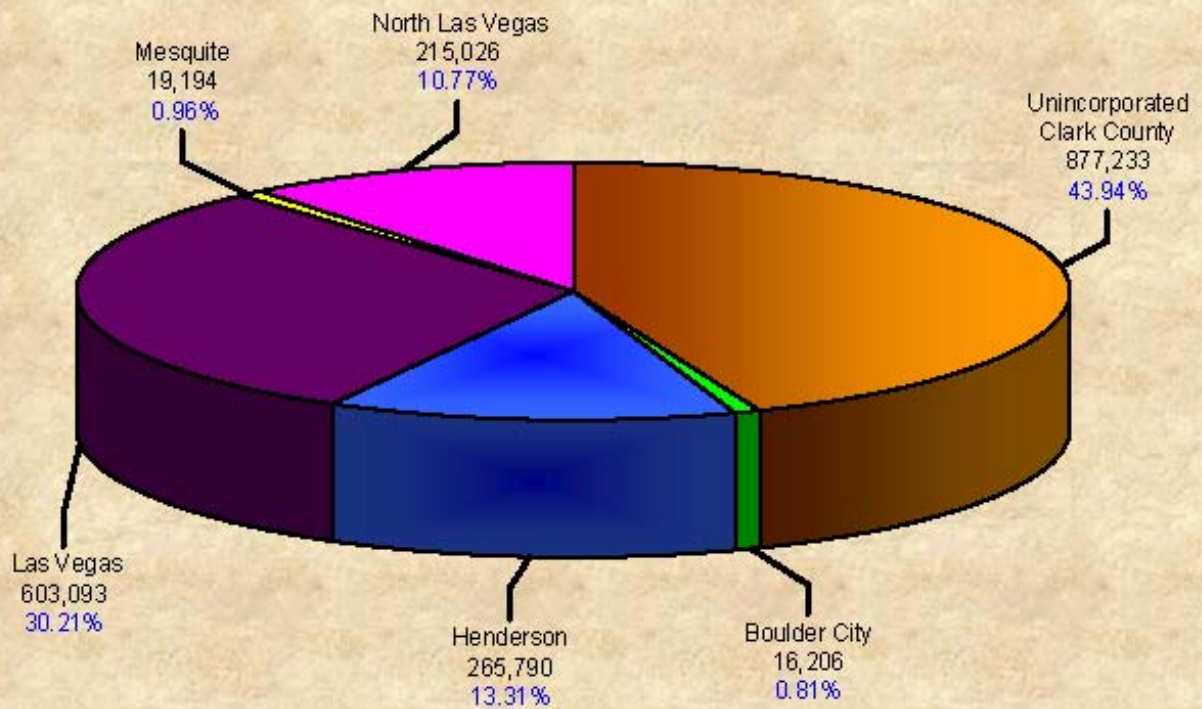

FACTS ABOUT THE GENERAL ELECTION

November 4, 2008 - Clark County, Nevada

”ACTIVE” REGISTERED VOTERS (as of October 14, 2008):

Democrats:	386,935
Republicans:	261,717
Nonpartisans, Minor Parties and Other Parties:	<u>166,538</u>
TOTAL:	<u>815,190</u>

Find more detailed information at:

<http://www.accessclarkcounty.com/depts/Election/English/Pages/voterregreports.aspx>

GENERAL ELECTION BALLOT:

Number of Offices:	82
Number of Candidates:	196
Number of Questions:	10 (4 State, 2 County, 3 Boulder City, 1 North Las Vegas)
Contact information for candidates:	http://redrock.co.clark.nv.us/candfile/

PRECINCTS:

Walk-In:	943
Mailing:	<u>207</u>
TOTAL:	<u>1,150</u>

ELECTION DAY POLLING PLACES: 341

EARLY VOTING POLLING PLACES:

Sites Open Every Day (open all 14 days of early voting):	8
Sites Open for 7 Days:	2
Neighborhood Sites (open only on specific dates during early voting):	<u>77</u>
TOTAL	<u>87</u>

VOTING MACHINES:

“Edge” touchscreen voting machines: **4,110**

All Election Day and Early Voting polling places use “Edge” touchscreen voting machines

VOTING AND REGISTRATION HISTORY:

<http://www.accessclarkcounty.com/depts/Election/English/Pages/history_index.aspx>

MISC. INFORMATION:

Clark County Creation Date: February 5, 1908

Clark County Area: Total: 8,060 sq. miles, Urban Area: 516 sq. miles
Source: Clark County Assessor’s Office

Population as of July 2007: 1,996,542

Source:

Clark County Department of Comprehensive Planning

<http://www.accessclarkcounty.com/depts/comprehensive_planning/demographics/Documents/2007JurisdictionalPopulationGraph.pdf>

Clark County Population by Jurisdiction - 2007

1,996,542

Source : Clark County Consensus Population Estimate, July 1, 2007