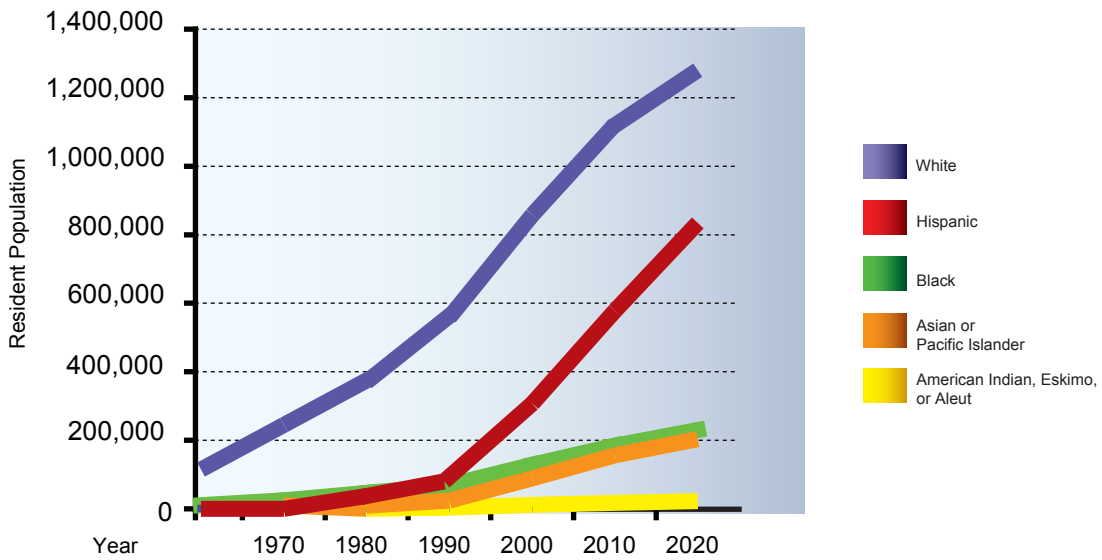

Clark County Resident Race/Ethnicity 1970 - 2020

Clark County Resident Race/Ethnicity Trends 1970 - 2020

United States and Clark County Comparison: Race/Ethnicity

Source: U.S Census Bureau, Nevada State Demographer