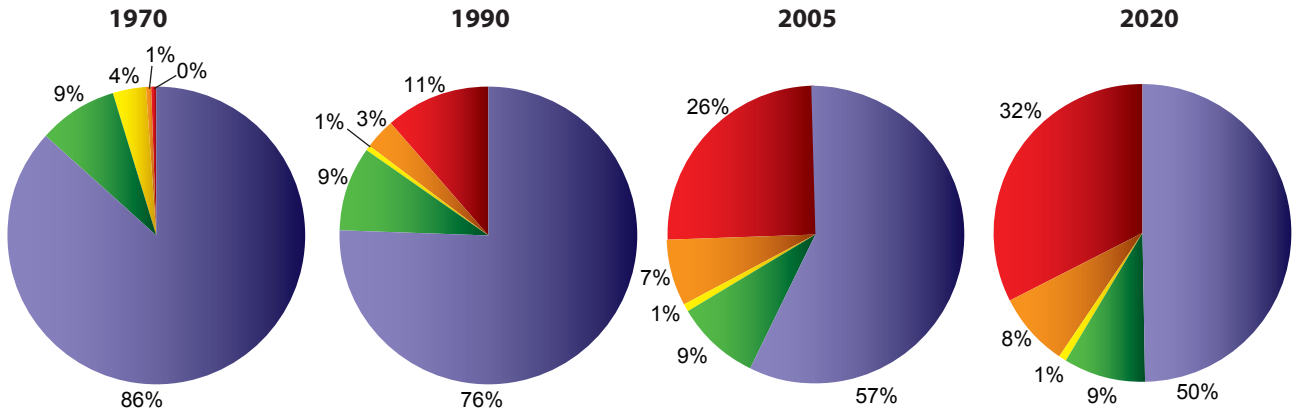

Clark County Resident Race/Ethnicity 1970 - 2020

Clark County Resident Race/Ethnicity Trends 1970 - 2020

United States and Clark County Comparison: Race/Ethnicity

Source: U.S Census Bureau, Nevada State Demographer