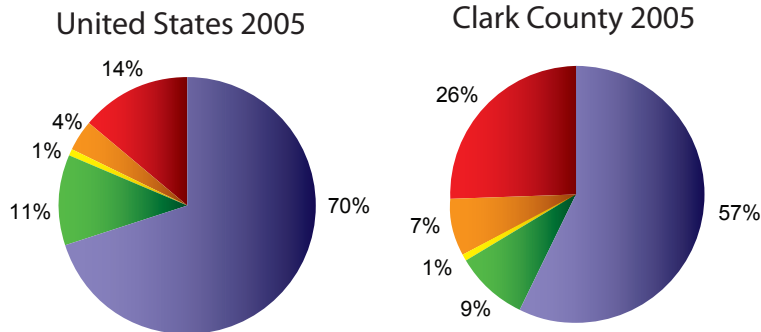

Clark County Resident Race/Ethnicity 1970 - 2020

Clark County Resident Race/Ethnicity Trends 1970 - 2020

United States and Clark County Comparison: Race/Ethnicity

Source: U.S Census Bureau, Nevada State Demographer