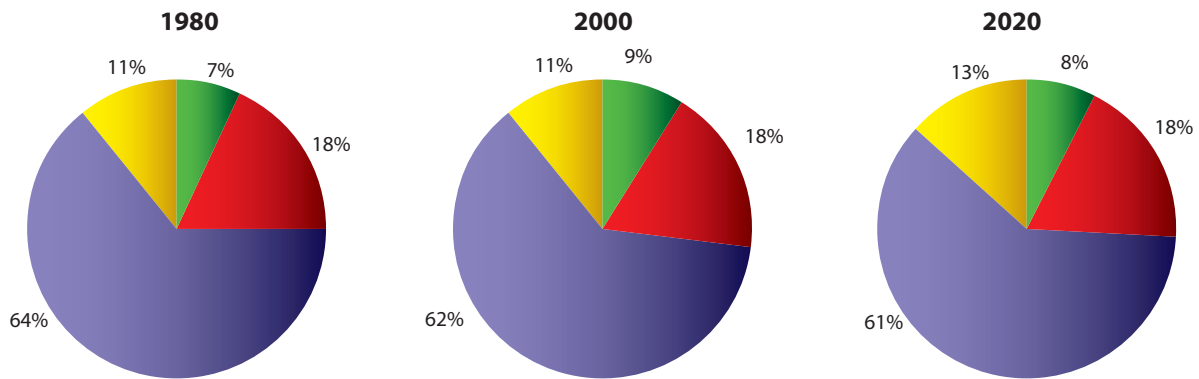

Clark County Resident Age Groups 1970 - 2020

Percentage of Resident Age Groups for 1980, 2000, and 2020

Source: U.S Census Bureau, Nevada State Demographer