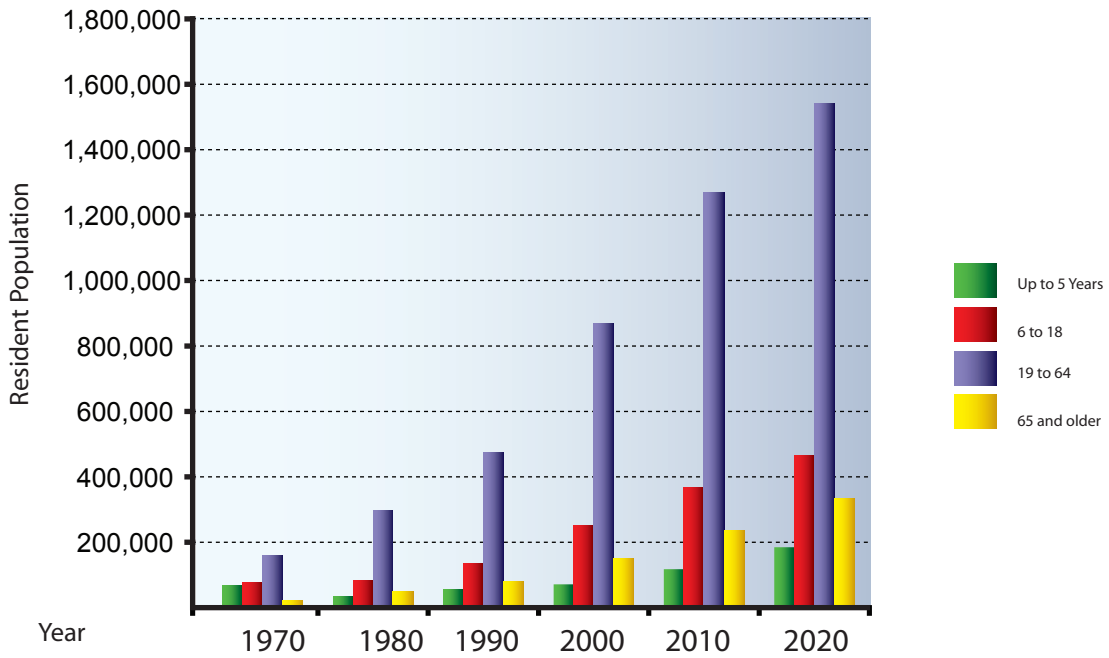

Clark County Resident Age Groups 1970 - 2020

Percentage of Resident Age Groups for 1980, 2000, and 2020

Source: U.S Census Bureau, Nevada State Demographer