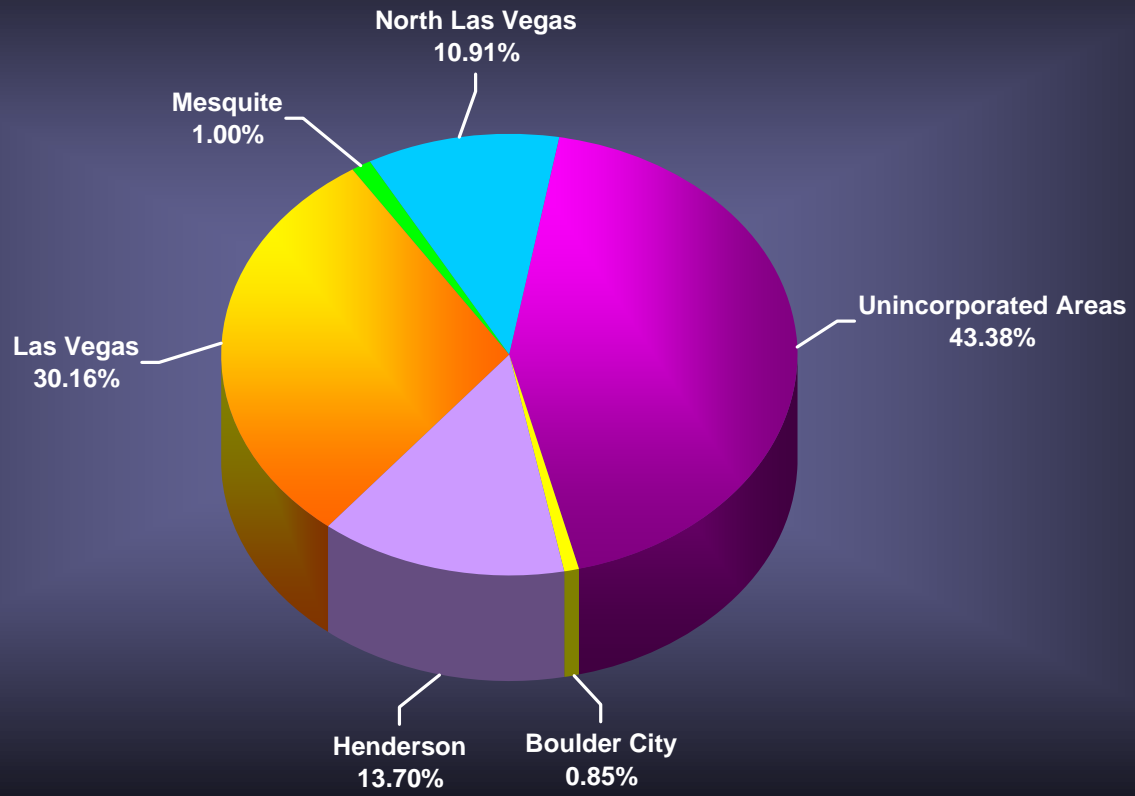

2008 Population by Jurisdiction

Source : Clark County Population Estimate July 1, 2008