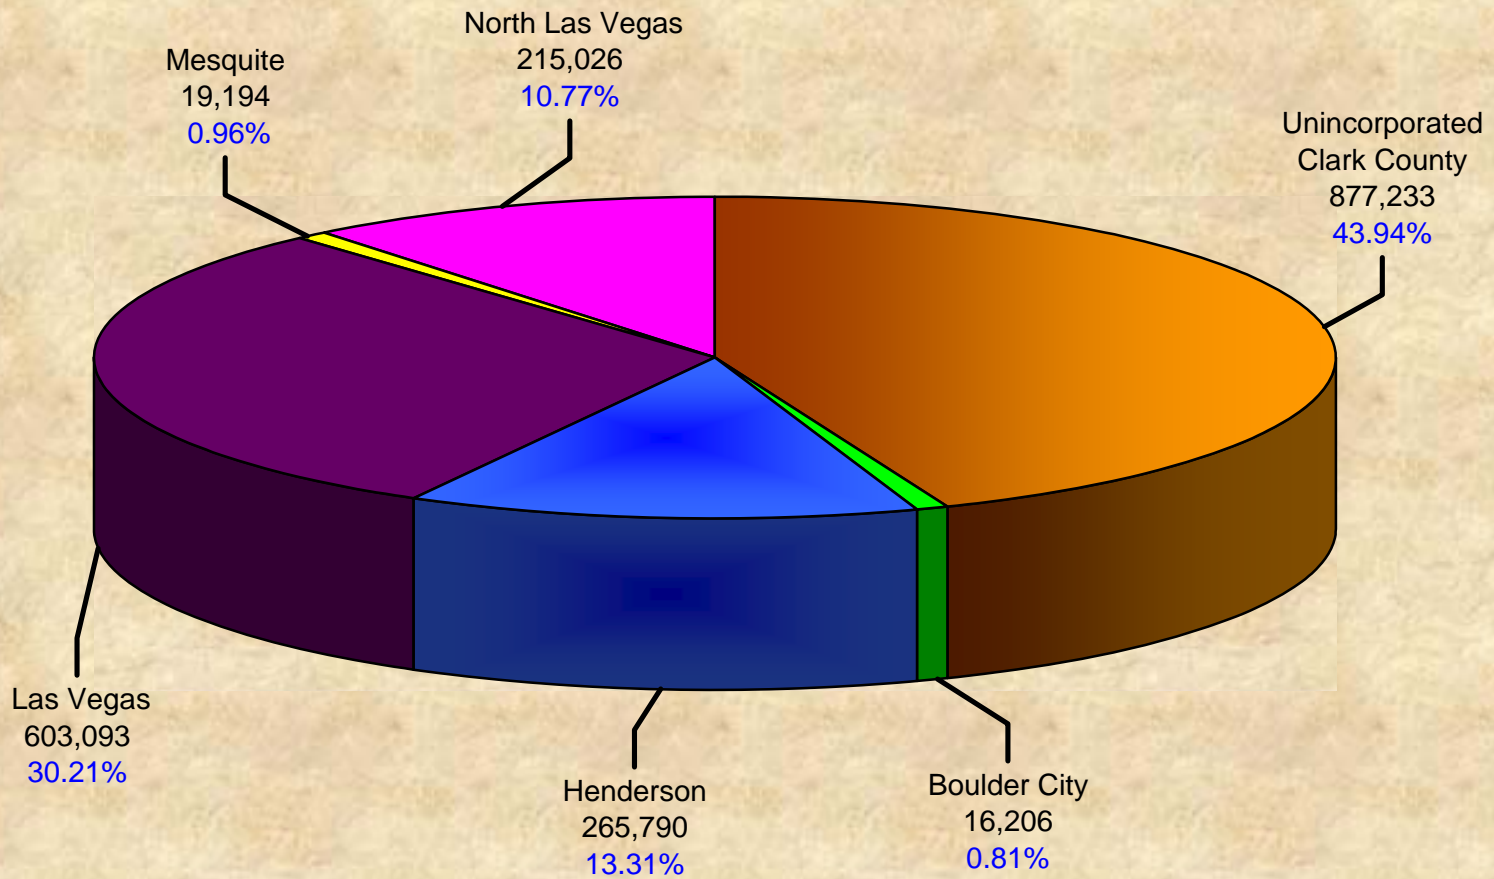

Clark County Population by Jurisdiction - 2007

1,996,542

Source : Clark County Consensus Population Estimate, July 1, 2007